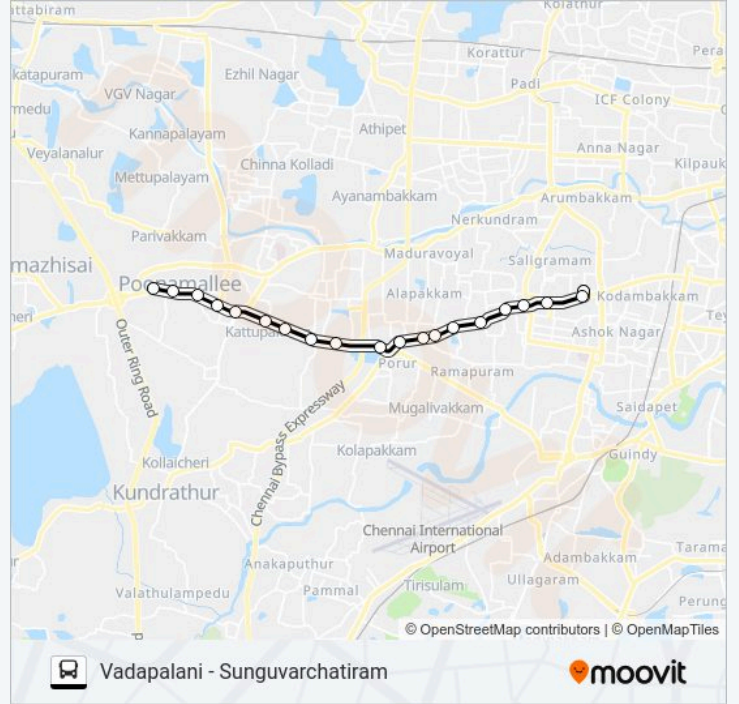

525 bus Info

Direction: Poonamallee

Stops: 20

Trip Duration: 33 min

Line Summary:

Vadapalani Bus Station

Vadapalani B.S

Direction: Sunguvarchatiram

20:10

Saturday

20:10

525 bus Info

Direction: Vadapalani

Stops: 44

Trip Duration: 72 min

Line Summary: