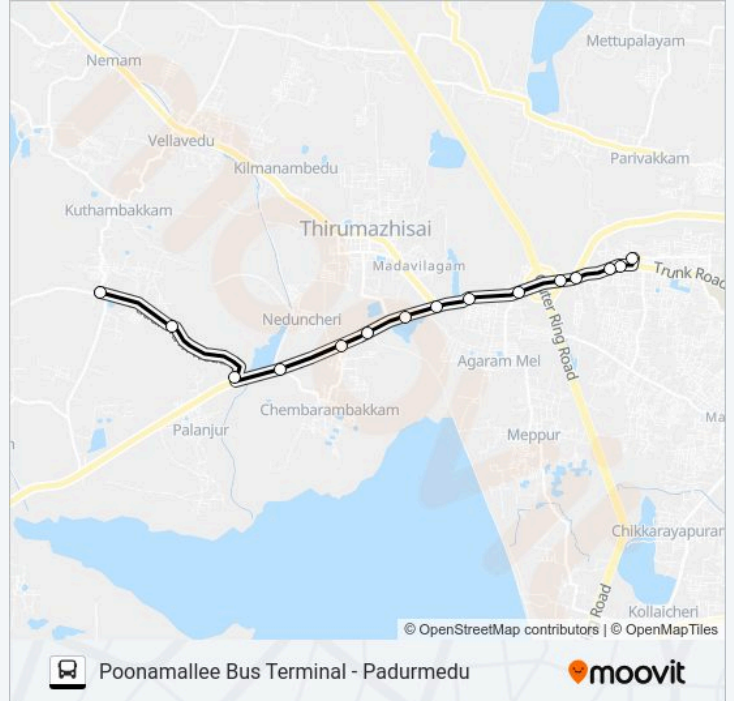

Poonamallee Bus Terminal - Padurmedu

Get The App

The 53G bus line (Poonamallee Bus Terminal - Padurmedu) has 2 routes. For regular weekdays, their operation hours are:

(1) Padurmedu: 06:00 - 22:30(2) Poonamallee Bus Terminal: 06:30 - 23:00

Use the Moovit App to find the closest 53G bus station near you and find out when is the next 53G bus arriving.

Direction: Padurmedu

15 stops

[VIEW LINE SCHEDULE](#)

- Poonamallee Terminus
- Poonamallee
- Poonamallee
- Poonamallee Bypass
- Poonamallee Bypass
- Nazarathpet
- Jaya Jaya Sankara International School
- Nazarathpet Police Check Post
- Thirumazhisai Koot Road
- Pillayar Kovil
- Chembarambakkam (Main Road)
- L&T
- Irulapalayam Road Junction
- Irulapalayam
- Padurmedu

53G bus Time Schedule

Padurmedu Route Timetable:

Sunday	06:00 - 22:30
Monday	06:00 - 22:30
Tuesday	06:00 - 22:30
Wednesday	06:00 - 22:30
Thursday	06:00 - 22:30
Friday	06:00 - 22:30
Saturday	06:00 - 22:30

53G bus Info

Direction: Padurmedu

Stops: 15

Trip Duration: 19 min

Line Summary:

Direction: Poonamallee Bus Terminal

13 stops

[VIEW LINE SCHEDULE](#)