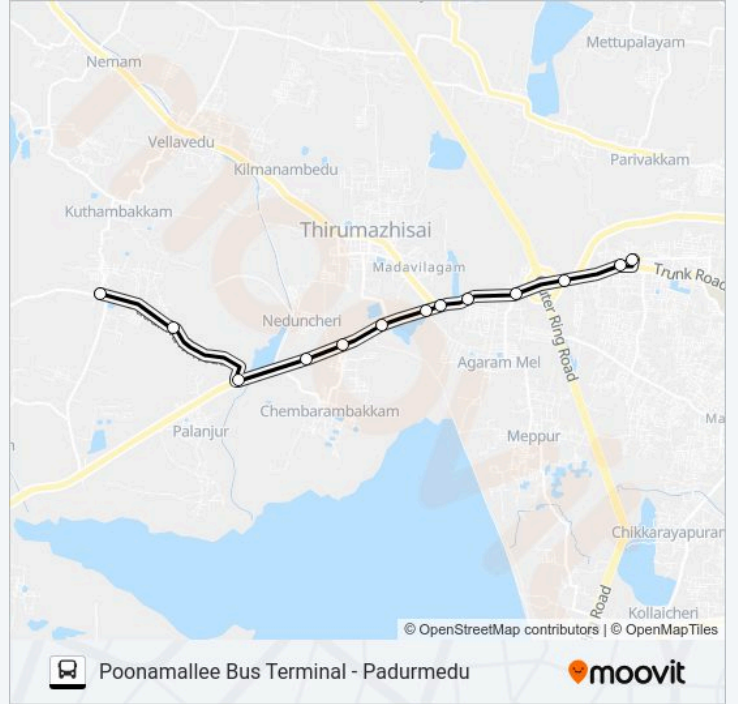

53G bus Info

Direction: Padurmedu

Stops: 15

Trip Duration: 19 min

Line Summary:

Direction: Poonamallee Bus Terminal

13 stops

[VIEW LINE SCHEDULE](#)

53G bus Time Schedule

Poonamallee Bus Terminal Route Timetable:

Sunday	06:30 - 23:00
Monday	06:30 - 23:00
Tuesday	06:30 - 23:00
Wednesday	06:30 - 23:00
Thursday	06:30 - 23:00
Friday	06:30 - 23:00
Saturday	06:30 - 23:00

53G bus Info

Direction: Poonamallee Bus Terminal

Stops: 13

Trip Duration: 18 min

Line Summary:

53G bus time schedules and route maps are available in an offline PDF at moovitapp.com. Use the Moovit App to see live bus times, train schedule or subway schedule, and step-by-step directions for all public transit in Chennai.