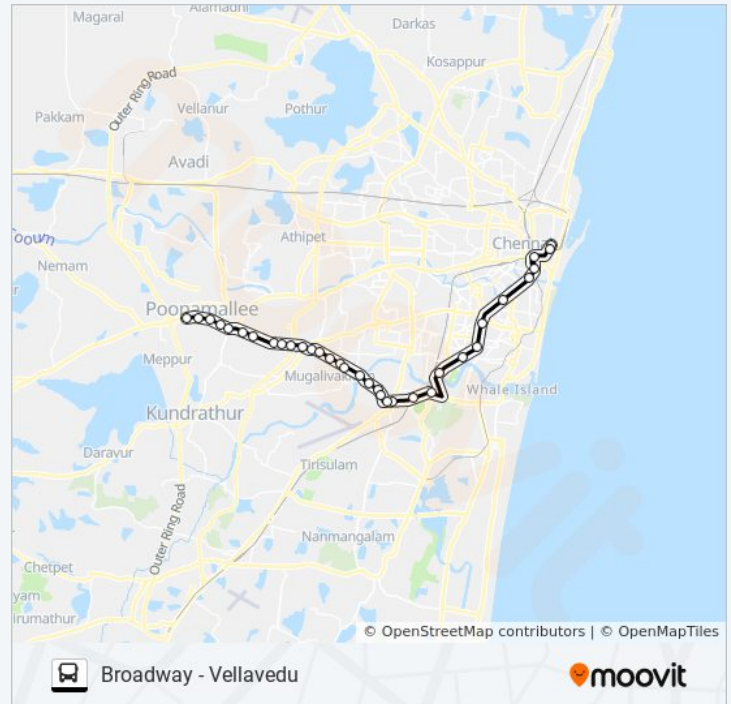

### 54L bus Info

**Direction:** Poonamallee

**Stops:** 34

**Trip Duration:** 58 min

**Line Summary:**

**Direction: Vellavedu**  
43 stops

[VIEW LINE SCHEDULE](#)

- Broadway
- High Court
- M.G.R.Central Station
- Pallavan Salai/Periyar Bridge
- Simson
- T.V.S
- D.M.S.Metro Station
- Siet
- S.H.B
- Saidapet
- Concorde Spic
- Guindy Metro Station
- Kathipara Bridge Junction
- Saint Thomas Mount
- Military Quarters
- Jayanthi Theatre
- Chennai Trade Centre
- Ramapuram
- D.L.F.
- Moon Light
- Mugalivakkam
- Porur Sakthi Nagar
- Gopalakrishna Theatre
- Porur
- Retteri
- Ramachandra Medical College
- Iyyapanthangal
- Kattupakkam
- Vannan Kulam
- Kumunanchavadi