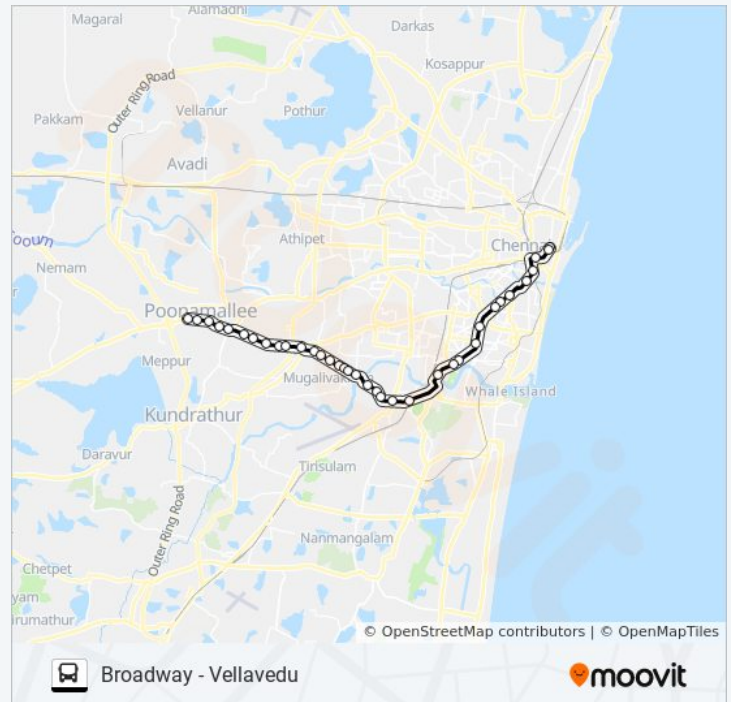

Pallavan Salai/Periyar Bridge

Government General Hospital

Broadway

**Direction: Broadway**

**Stops: 34**

**Trip Duration: 53 min**

**Line Summary:**

**Direction: Poonamallee**

34 stops

[VIEW LINE SCHEDULE](#)

Broadway

High Court

M.G.R.Central Station

**54L bus Time Schedule**

Poonamallee Route Timetable:

Sunday	10:15 - 18:15
Monday	10:15 - 18:15
Tuesday	10:15 - 18:15
Wednesday	10:15 - 18:15