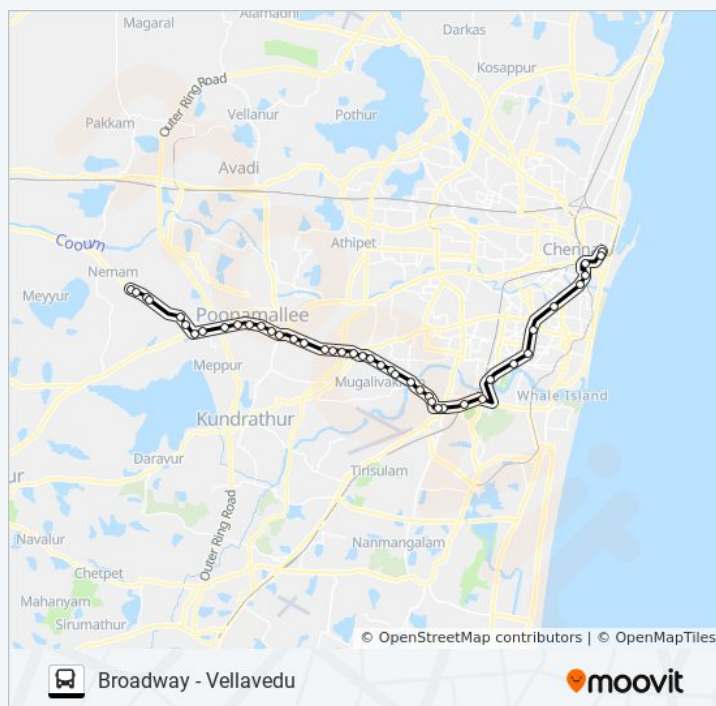

### 54L bus Info

**Direction:** Poonamallee

**Stops:** 34

**Trip Duration:** 58 min

**Line Summary:**

**Direction: Vellavedu**  
43 stops

[VIEW LINE SCHEDULE](#)

- Broadway
- High Court
- M.G.R.Central Station
- Pallavan Salai/Periyar Bridge
- Simson
- T.V.S
- D.M.S.Metro Station
- Siet
- S.H.B
- Saidapet
- Concorde Spic
- Guindy Metro Station
- Kathipara Bridge Junction
- Saint Thomas Mount
- Military Quarters
- Jayanthi Theatre
- Chennai Trade Centre
- Ramapuram
- D.L.F.
- Moon Light
- Mugalivakkam
- Porur Sakthi Nagar
- Gopalakrishna Theatre
- Porur
- Retteri
- Ramachandra Medical College
- Iyyapanthangal
- Kattupakkam
- Vannan Kulam
- Kumunanchavadi

### 54L bus Time Schedule

Vellavedu Route Timetable:

Sunday	06:20
Monday	06:20
Tuesday	06:20
Wednesday	06:20
Thursday	06:20
Friday	06:20
Saturday	06:20

### 54L bus Info

**Direction:** Vellavedu

**Stops:** 43

**Trip Duration:** 72 min

**Line Summary:**

Karayanchavadi

Kalarai

Poonamallee Government Hospital