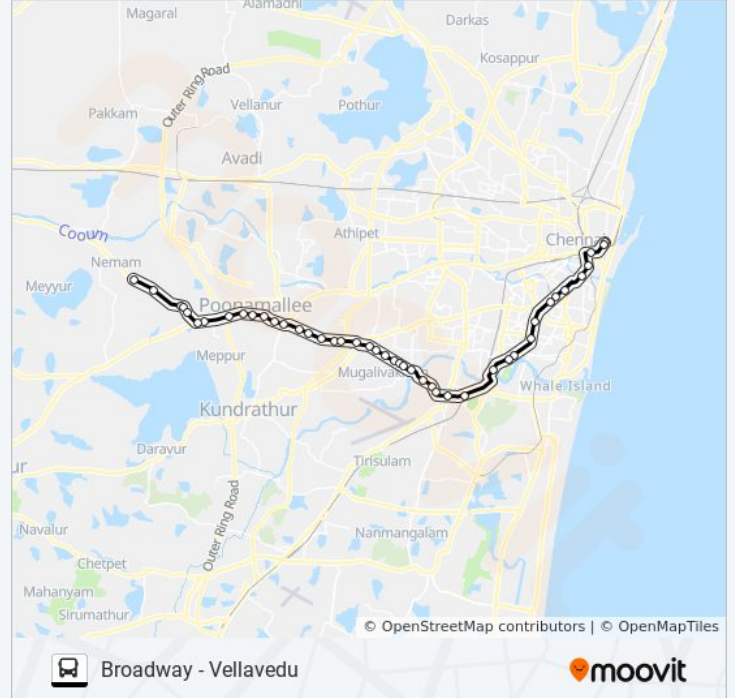

### Direction: Broadway

34 stops

[VIEW LINE SCHEDULE](#)

Poonamallee

Poonamallee Government Hospital

Kallarai

Karayanchavadi

Kumunanchavadi