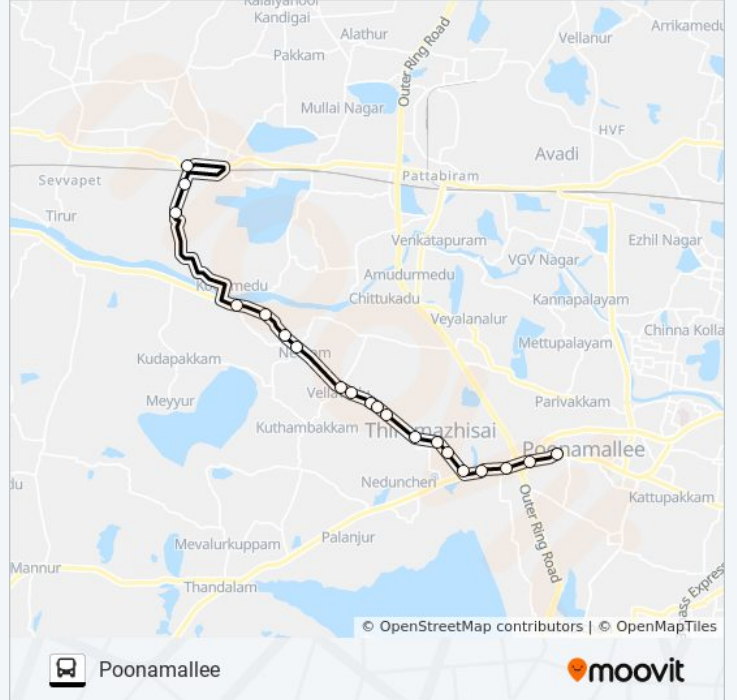

## Direction: Poonamallee

20 stops

[VIEW LINE SCHEDULE](#)

Veppampattu Railway Station  
Perumalpattu  
Lotus Pond  
Pudhuchatram  
Ima College  
Jamin Korattur  
Neemam  
Vellavedu Bus Stop  
Mel Menambedu  
Kemana Medu  
Manamedu  
Government School  
Thirumazhisai  
Pattabiram Bus Stop  
Thirumazhisai Kovil  
Thirumazhisai Koot Road  
Jaya Jaya Sankara International School  
Nazarathpet  
Poonamallee Bypass  
Poonamallee

## 54V bus Time Schedule

Poonamallee Route Timetable:

Sunday	19:45
Monday	19:45
Tuesday	19:45
Wednesday	19:45
Thursday	19:45
Friday	19:45
Saturday	19:45

## 54V bus Info

**Direction:** Poonamallee

**Stops:** 20

**Trip Duration:** 33 min

**Line Summary:**