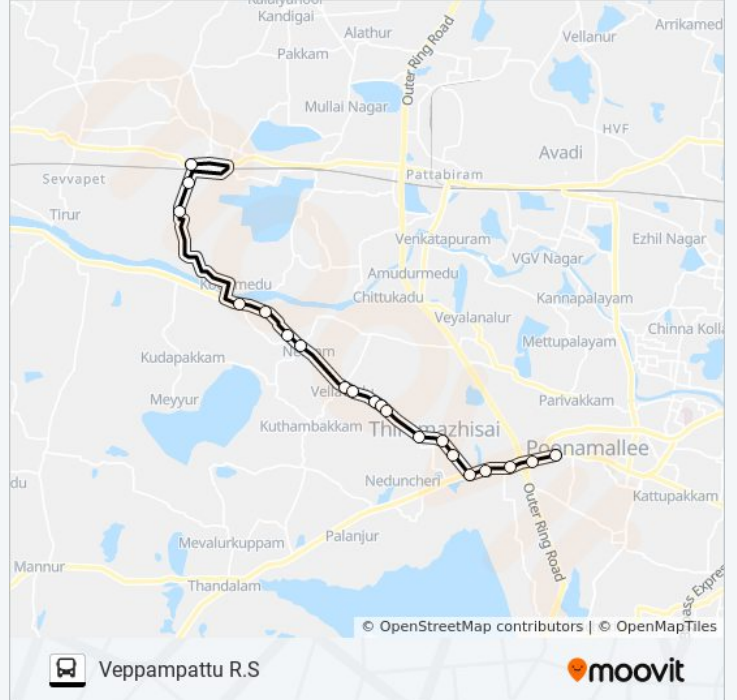

### 54V bus Info

**Direction:** Veppampattu R.S

**Stops:** 20

**Trip Duration:** 29 min

**Line Summary:**

Lotus Pond

Perumalpattu

Veppampattu Railway Station