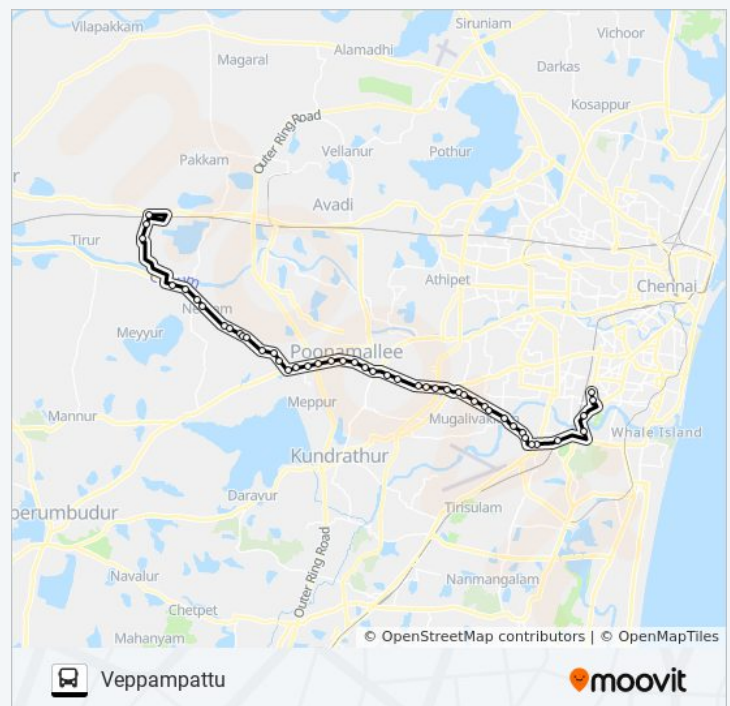

### 54V bus Info

**Direction:** Veppampattu

**Stops:** 46

**Trip Duration:** 82 min

**Line Summary:**

Government School

Manamedu

Kemana Medu