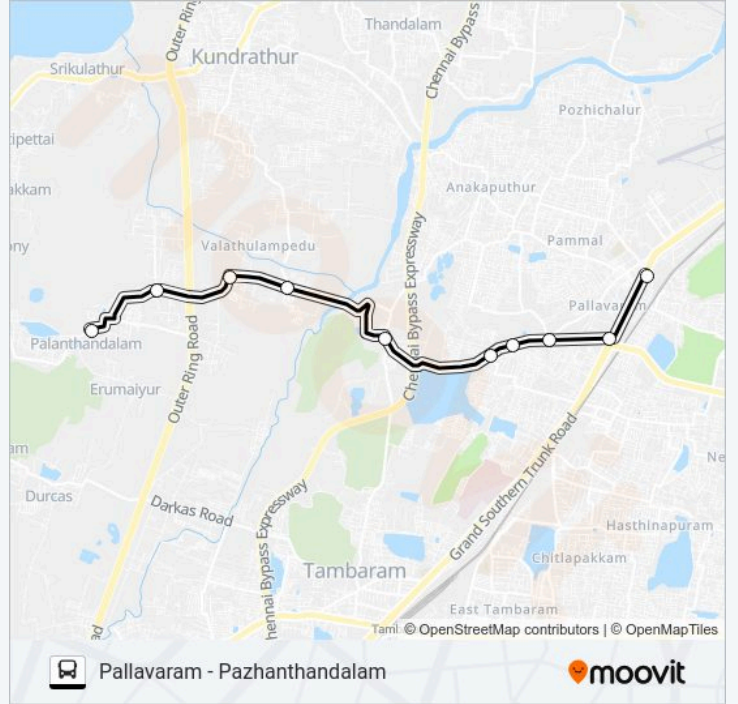

55A

Pallavaram - Pazhanthandalam

Get The App

The 55A bus line (Pallavaram - Pazhanthandalam) has 2 routes. For regular weekdays, their operation hours are:  
(1) Pallavaram: 05:08 - 22:42(2) Pazhanthandalam: 05:50 - 22:10  
Use the Moovit App to find the closest 55A bus station near you and find out when is the next 55A bus arriving.

**55A bus Info**

**Direction:** Pallavaram

**Stops:** 13

**Trip Duration:** 18 min

**Line Summary:**

### 55A bus Time Schedule

Pazhanthandalam Route Timetable:

Sunday	05:50 - 22:10
Monday	05:50 - 22:10
Tuesday	05:50 - 22:10
Wednesday	05:50 - 22:10
Thursday	05:50 - 22:10
Friday	05:50 - 22:10
Saturday	05:50 - 22:10

### 55A bus Info

**Direction:** Pazhanthandalam

**Stops:** 10

**Trip Duration:** 17 min

**Line Summary:**

55A bus time schedules and route maps are available in an offline PDF at [moovitapp.com](https://moovitapp.com). Use the Moovit App to see live bus times, train schedule or subway schedule, and step-by-step directions for all public transit in Chennai.