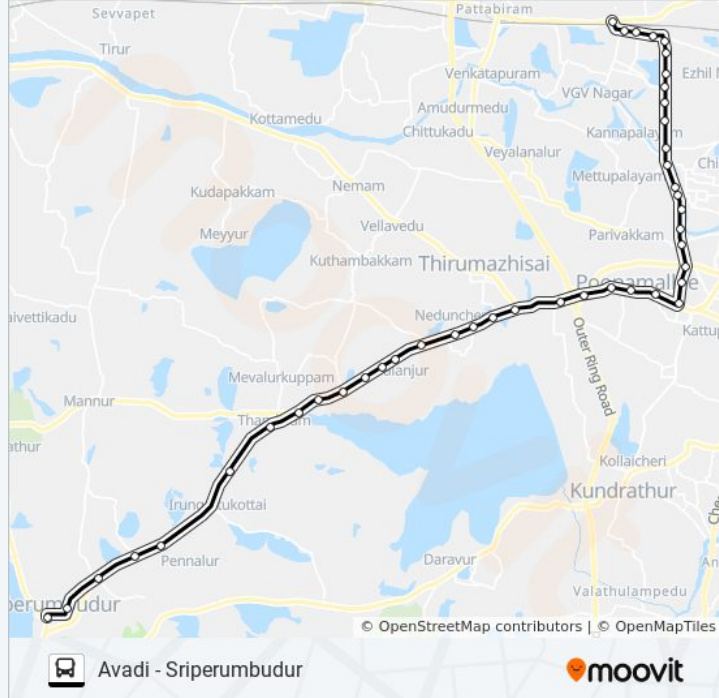

## 565 bus Info

**Direction:** Avadi

**Stops:** 43

**Trip Duration:** 68 min

**Line Summary:**

Kallarai

Karayancahvasi

Seneerkuppam Electronic Board House

Avadi Government Hospital

Avadi Check Post

**Direction: Sriperumbudur**

44 stops

[VIEW LINE SCHEDULE](#)

Avadi Check Post

Avadi Government Hospital

Kannigapuram