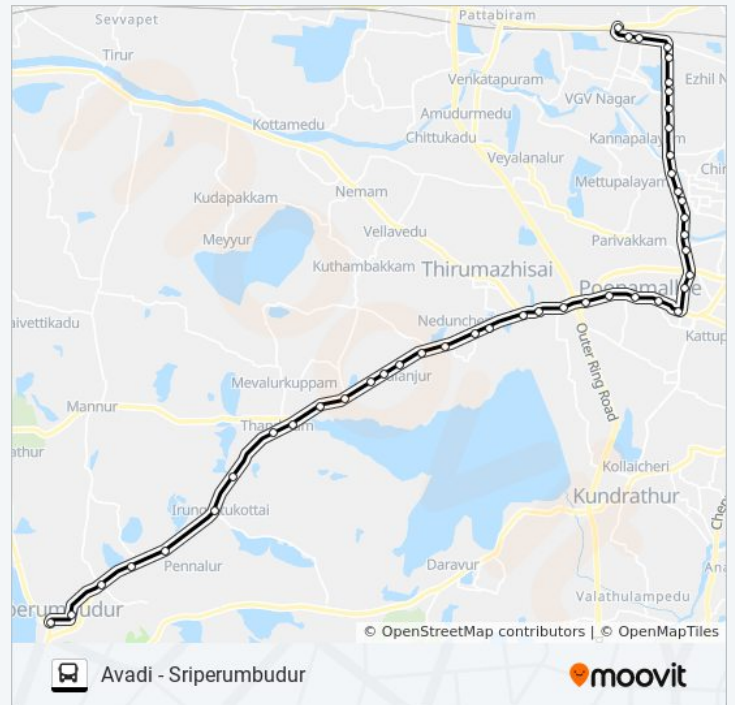

Avadi Government Hospital

Avadi Check Post

**Direction: Sriperumbudur**

44 stops

[VIEW LINE SCHEDULE](#)

Avadi Check Post

Avadi Government Hospital

Kannigapuram

**565 bus Info**

**Direction:** Sriperumbudur

**Stops:** 44

**Trip Duration:** 78 min

**Line Summary:**

Iyankulam

Paruthipet

Melpakkam