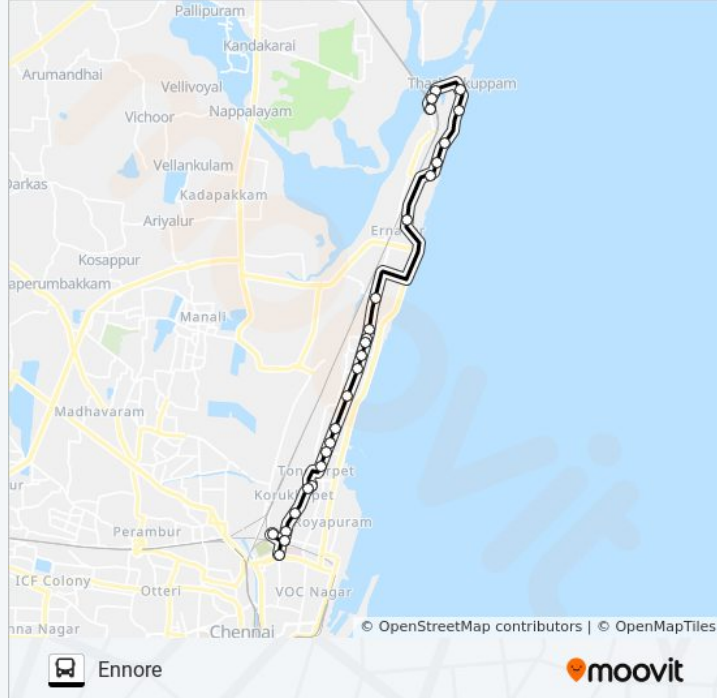

Kotheri

Svm Nagar

Kathivakkam High Road

Kamaraj Nagar

Ennore

Direction: V. Nagar

25 stops

[VIEW LINE SCHEDULE](#)

Ennore

Kamrajnagar

Kathivakkam High Road

Svm Nagar

Kothari

Ashok Lyland Beach Road

Etps

Ici

Bharathiyar Nagar

Ernavoor Gate

Wimco Nagar

Thiruvortriyur Bus Station

Thiruvottiyur Market

Raja Kadai

Ellaiamman Kovil

Thangal

Tollgate

Cross Road

56A bus Time Schedule

V. Nagar Route Timetable:

Sunday	4:55 AM - 8:05 PM
Monday	4:55 AM - 8:05 PM
Tuesday	4:55 AM - 8:05 PM
Wednesday	4:55 AM - 8:05 PM
Thursday	4:55 AM - 8:05 PM
Friday	4:55 AM - 8:05 PM
Saturday	4:55 AM - 8:05 PM

56A bus Info

Direction: V. Nagar

Stops: 25

Trip Duration: 40 min

Line Summary: