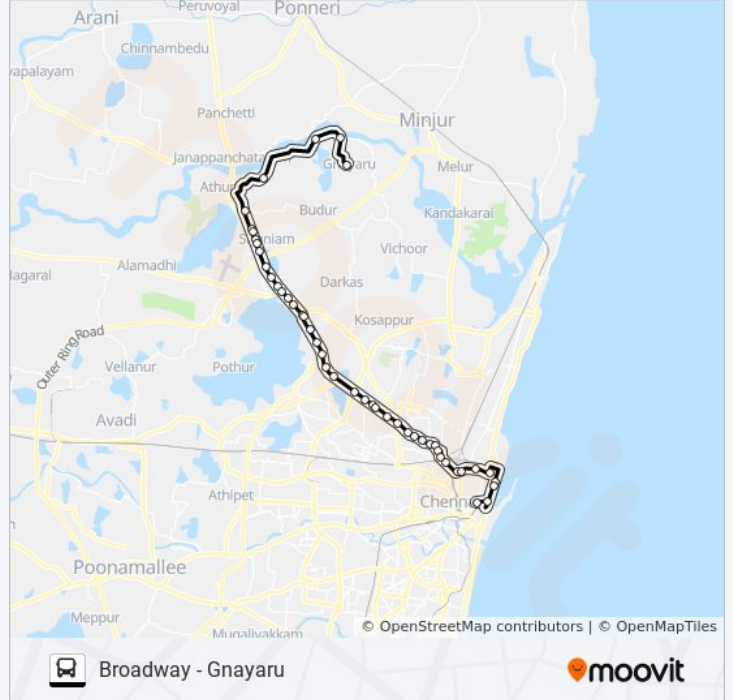

58G bus Time Schedule

Broadway Route Timetable:

Sunday	4:30 AM - 6:15 PM
Monday	4:30 AM - 6:15 PM
Tuesday	4:30 AM - 6:15 PM
Wednesday	4:30 AM - 6:15 PM
Thursday	4:30 AM - 6:15 PM
Friday	4:30 AM - 6:15 PM
Saturday	4:30 AM - 6:15 PM

58G bus Info

Direction: Broadway

Stops: 45

Trip Duration: 72 min

Line Summary:

- Cycle Shop
- Madhavaram Bypass
- A.C.T
- Kalpana
- Kanakan Chathiram
- Madhavaram Bus Depot
- Moolakadai
- Erukancherry
- Toll Gate
- Sarma Nagar
- Ambedkar College
- Erikarai
- Vyasarpadi Market
- Vyasarpadi
- Ramalinga Kovil
- Moolakkothanam
- Molakothishalam
- Stanley Hospital
- Thambuchetty
- Clive Battery
- Collector Office
- Parrys Corner
- Broadway

Direction: Gnaruru

42 stops

[VIEW LINE SCHEDULE](#)

- Broadway
- Parrys Corner
- Parrys Corner
- Chennai Beach
- Clive Battery
- Thembu Chetty

58G bus Time Schedule

Gnaruru Route Timetable:

Sunday	6:30 AM - 8:30 PM
Monday	6:30 AM - 8:30 PM
Tuesday	6:30 AM - 8:30 PM
Wednesday	6:30 AM - 8:30 PM
Thursday	6:30 AM - 8:30 PM
Friday	6:30 AM - 8:30 PM
Saturday	6:30 AM - 8:30 PM