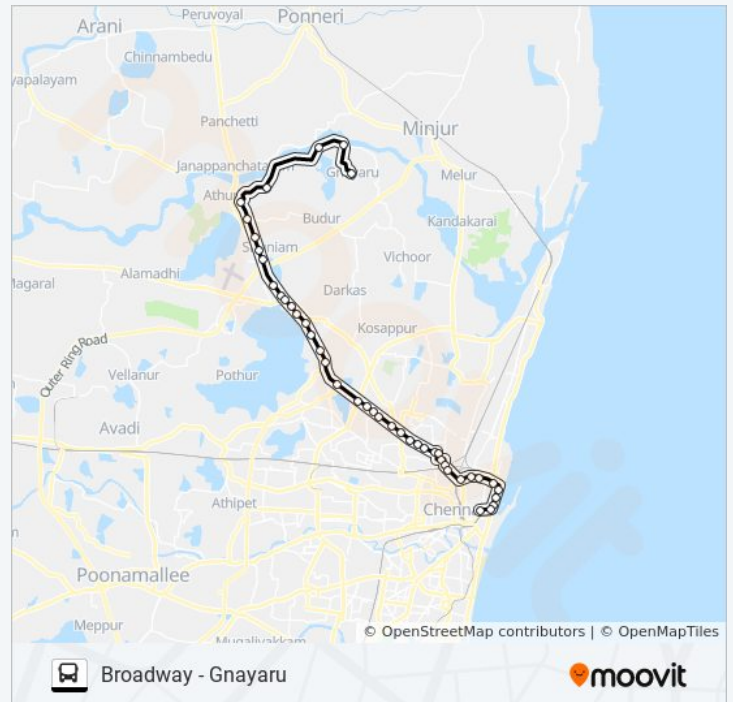

Sothupermedu

58G bus Info

Direction: Gnayaru

Stops: 42

Trip Duration: 64 min

Line Summary:

Pudukuppam

Kanniyampalayam Bus Stop