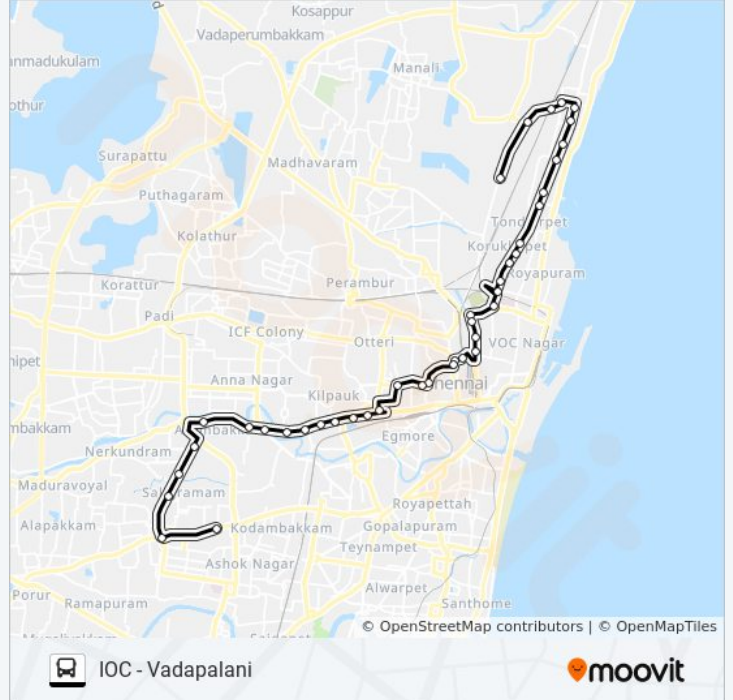

59A

IOC - Vadapalani

View In Website Mode

The 59A bus line (IOC - Vadapalani) has 2 routes. For regular weekdays, their operation hours are:

(1) loc: 7:00 AM - 7:30 PM(2) Vadapalani: 5:20 AM - 5:45 PM

Use the Moovit App to find the closest 59A bus station near you and find out when is the next 59A bus arriving.

59A bus Info

Direction: Vadapalani

Stops: 41

Trip Duration: 62 min

Line Summary:

Washermentpet
Maharani Theatre
Pandian Theatre
Cemetery Road
Mint Terminus
Moolakkothanam
Padmanabha Theatre
Thirupalli Bus Stop
Regal
Periyamedu
Kannappar Thidal
Choolai Roundana
Park Town
Veperi
Purasawalkam
Sangam Theatre
Neyveli House
Kmc
Taylors Road
Pachaiyappa College
Toll Gate
Amaindhakarai
Hotel Arun
Nsk Nagar
Arumbakkam
Koyambedu Market Tambaram
Chinmaya Nagar
Natesa Nagar
Virugambakkam
Vadapalani Bus Station