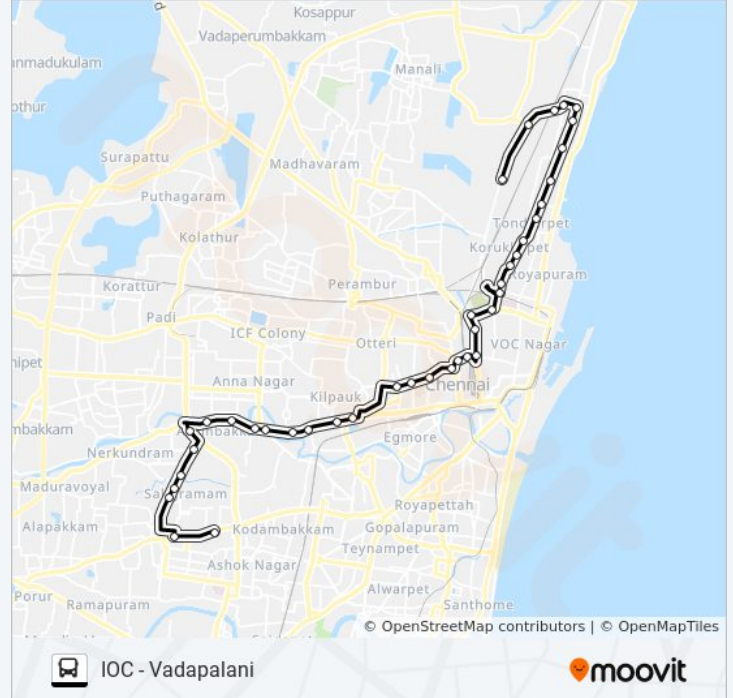

Thangal

Kaladipet

Ellaiamman Koil

Kgl

T.V.T Railway Gate

Railway Kalyana Mandapam

loc Bus Depot

Direction: Vadapalani