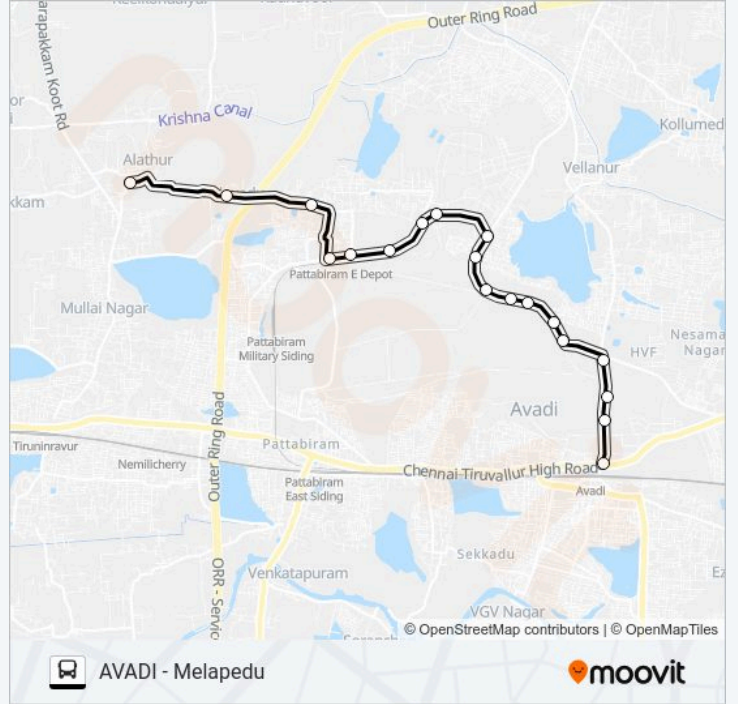

## Direction: Avadi

19 stops

[VIEW LINE SCHEDULE](#)

Melappedu  
Palavedu  
Mittanamallee  
C.V.D. Mitnamallee Road Junction  
Pattabiram Engine Depot  
Air Force  
Mittanamallee Ambedkar Street  
Crpf School  
Crpf  
Brindavan Nagar  
Thangaya Gate  
Adam Gate  
Military Hospital  
Kalaingar Nagar  
Hvf Main Gate  
H.V.F Hospital / Kovilpadagai Road Junction  
Bharathiyar Nagar  
Post Office Avadi  
Avadi (H.V.F Road)

## 61A bus Time Schedule

Avadi Route Timetable:

Sunday	06:45 - 17:20
Monday	06:45 - 17:20
Tuesday	06:45 - 17:20
Wednesday	06:45 - 17:20
Thursday	06:45 - 17:20
Friday	06:45 - 17:20
Saturday	06:45 - 17:20

## 61A bus Info

**Direction:** Avadi

**Stops:** 19

**Trip Duration:** 25 min

**Line Summary:**

### 61A bus Info

**Direction:** Melapedu

**Stops:** 19

**Trip Duration:** 24 min

**Line Summary:**