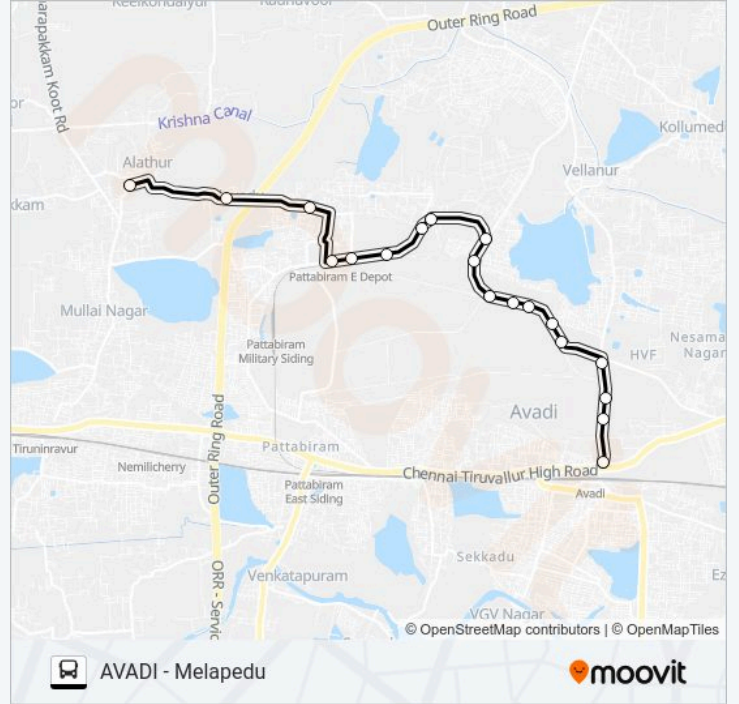

Melappedu

61A bus time schedules and route maps are available in an offline PDF at moovitapp.com. Use the Moovit App to see live bus times, train schedule or subway schedule, and step-by-step directions for all public transit in Chennai.

© 2024 Moovit - All Rights Reserved