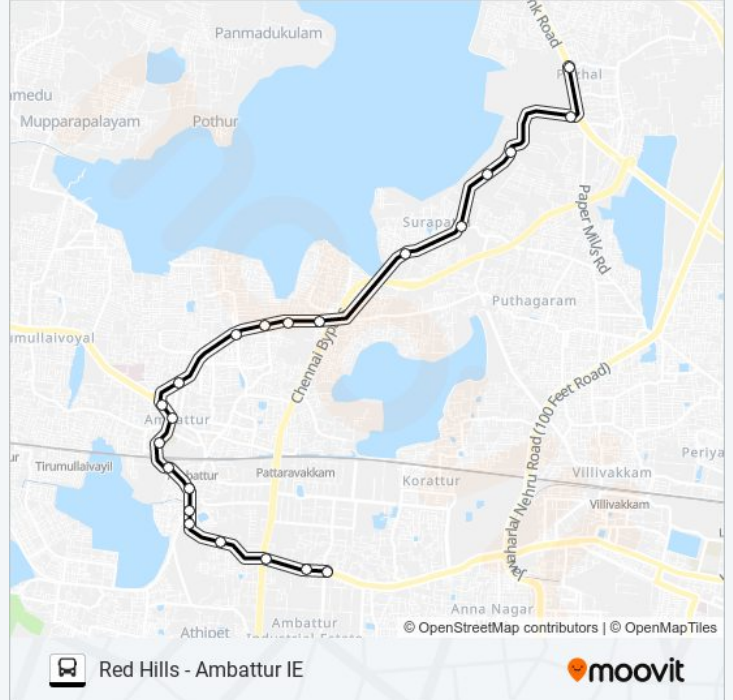

Direction: Ambathur Estate

22 stops

[VIEW LINE SCHEDULE](#)

- Puzhal Jail
- Puzhal Camp
- Chocolate Company
- Velammal Engineering College
- Surapedu
- Shanmugapuram
- Kallikuppam
- Wireless Company
- White House
- Pudur
- Oragadam O.T.
- Ambathur O.T (Rakki Cinema)
- Ambathur O.T.Bus Stand
- Ti School
- Uzhavar Santhai
- Canara Bank
- Ambedkar Silai
- Dunlop
- T.I. Miller
- Ambathur Telephone Exchange
- Ambattur Iti
- Ambattur Industrial Estate

62A bus Info

Direction: Ambathur Estate

Stops: 22

Trip Duration: 32 min

Line Summary:

Direction: Ambattur Ie

27 stops

[VIEW LINE SCHEDULE](#)