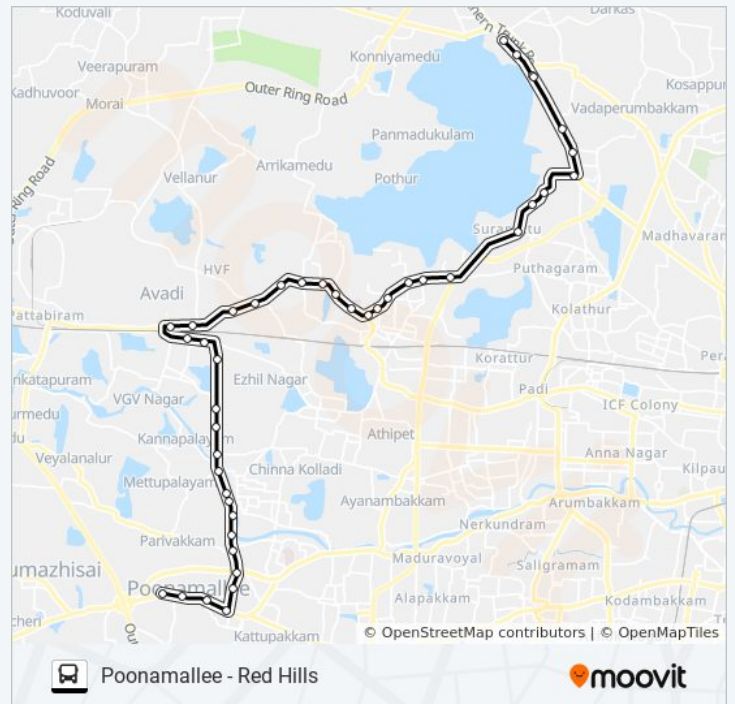

Samiyar Madam

62T bus Info

Direction: Red Hills

Stops: 43

Trip Duration: 73 min

Line Summary:

Ayurveda Ashramam

Redhills Market