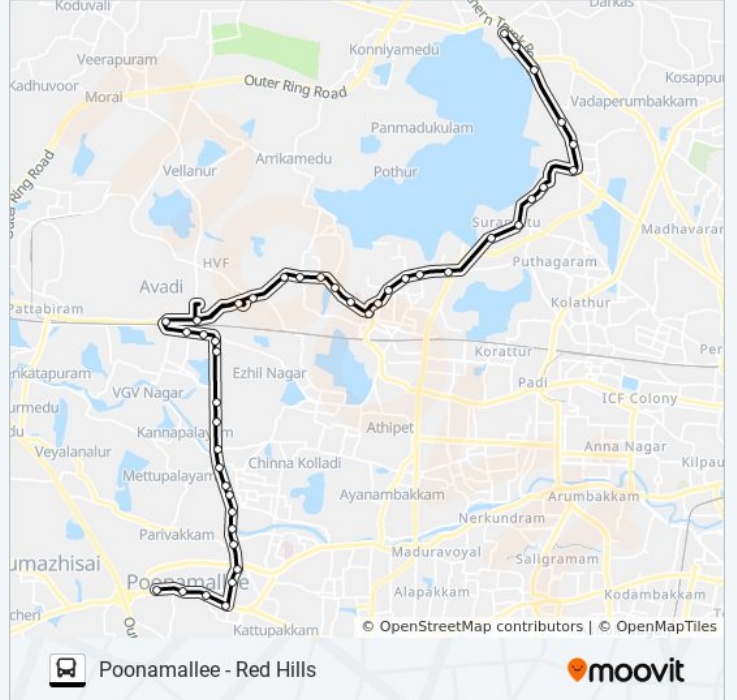

62T bus Info

Direction: Poonamallee

Stops: 44

Trip Duration: 77 min

Line Summary:

Ti Tube

Avadi Circle

Avadi Check Post

Kaduvetti

Panchayat Board

Veeraraghavapuram

S A College

Vathal Thottam

Senneerkuppam

E B. Bus Stop

Karayanchavadi

Kalarai

Poonamallee Government Hospital

Poonamallee

Direction: Red Hills

43 stops

[VIEW LINE SCHEDULE](#)

Poonamallee

Poonamallee Government Hospital