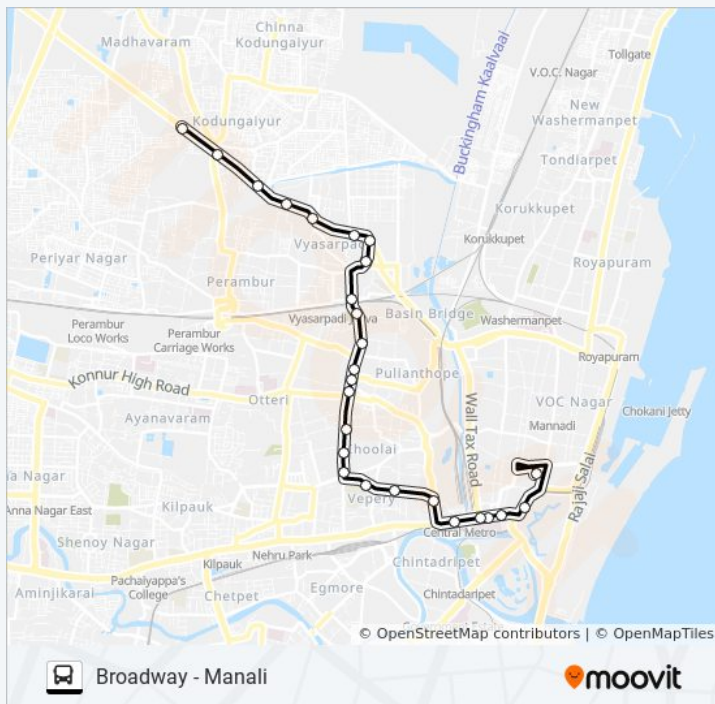

Erukancherry

Moolakadai

Madhavaram Bus Depot

64C bus Info

Direction: Depot (Madhavaram)

Stops: 25

Trip Duration: 23 min

Line Summary: