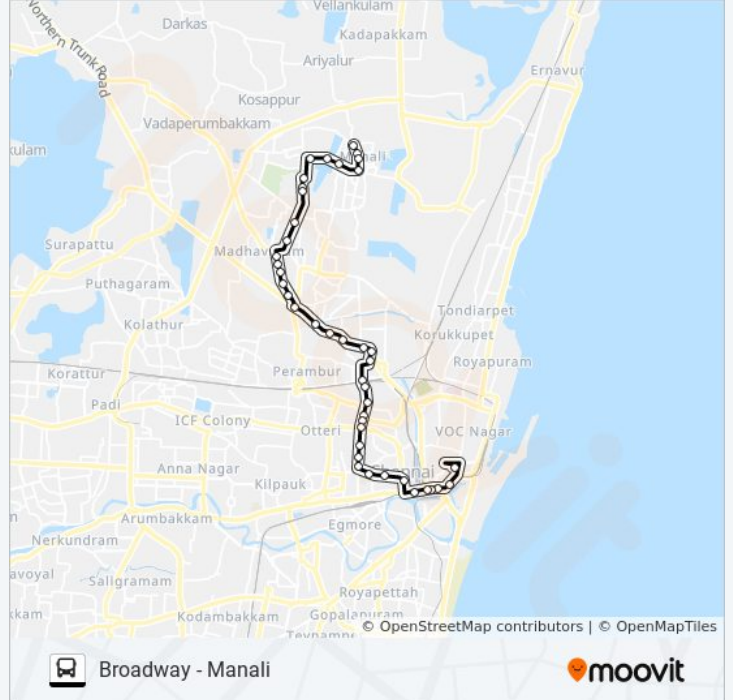

Vyasarpadi Market

Erikarai

Ambedkar College

Sarma Nagar

Toll Gate

Erukancherry

Moolakadai

Moolakadai Market

Madhavaram Shoe Factory

Murari Hospital

Anthony Hospital

Thapal Pattu

Arul Nagar

Madhavaram Millk Colony

Veterinary College

Mmc Aavin Quarters

Palpannai

Mathur M.M.D.A

Manalai Seekadu

Manali

Manali Market

Manali Government High School

Madha Koil

Manali Mtc Bus Terminal

Direction: Moolakadai

25 stops

[VIEW LINE SCHEDULE](#)

Broadway

Fort Station

Nurse Quarters

M.G.R.Central Station

Central Metro Station

64C bus Time Schedule

Moolakadai Route Timetable:

Sunday	19:00 - 19:35
Monday	19:00 - 19:35
Tuesday	19:00 - 19:35
Wednesday	19:00 - 19:35
Thursday	19:00 - 19:35
Friday	19:00 - 19:35
Saturday	19:00 - 19:35