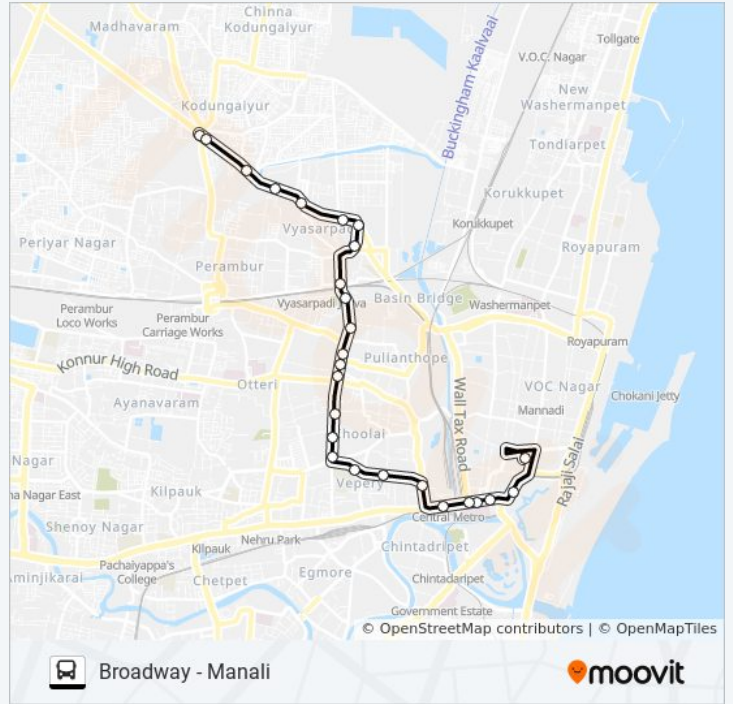

Use the Moovit App to find the closest 64C bus station near you and find out when is the next 64C bus arriving.

Direction: Broadway

44 stops

[VIEW LINE SCHEDULE](#)

- Manali Mtc Bus Terminal
- Madha Koil
- Manali Government High School
- Manali Market
- Manali
- Manalai Seekadu
- Mathur Gate
- Palpannai
- Mmc Aavin Quarters
- Veterinary College
- Madhavaram Millk Colony
- Arul Nagar
- Thapal Pattu
- Anthony Hospital
- Murrari Hospital
- Madhavaram Shoe Factory
- Moolakadai Market
- Moolakadai
- Erukancherry
- Toll Gate
- Sarma Nagar

64C bus Info

Direction: Moolakadai
Stops: 25
Trip Duration: 29 min
Line Summary:

Direction: Moolakadai

25 stops
[VIEW LINE SCHEDULE](#)

Broadway
 Fort Station
 Nurse Quarters
 M.G.R. Central Station
 Central Metro Station
 Periyamedu
 Veterinary Hospital
 Veperi
 Doveton

64C bus Time Schedule

Moolakadai Route Timetable:

Sunday	12:05 - 20:50
Monday	12:05 - 20:50
Tuesday	12:05 - 20:50
Wednesday	12:05 - 20:50
Thursday	12:05 - 20:50
Friday	12:05 - 20:50
Saturday	12:05 - 20:50

64C bus Info

Direction: Moolakadai
Stops: 25

Trip Duration: 23 min
Line Summary:

- Vepery
- Kutty Street
- Barracks Road
- Pattalam
- Pulianthopu
- Aattu Thotti
- Kannigapuram
- Vyasarpadi Jeeva
- Vyasarpadi Market
- Erikarai
- Ambedkar College
- Sarma Nagar
- Toll Gate
- Erukancherry
- Moolakadai
- Moolakadai