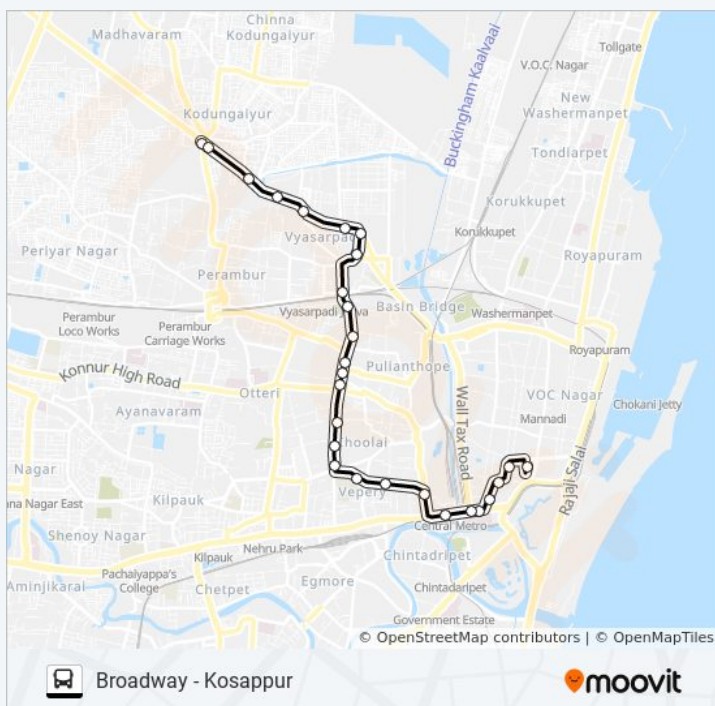

Wednesday	12:10 PM
Thursday	12:10 PM
Friday	12:10 PM
Saturday	12:10 PM

64D bus Info

Direction: Moolakadai

Stops: 27

Trip Duration: 25 min

Line Summary:

Direction: Moolakadai

18 stops

10:05 PM

Saturday

10:05 PM

64D bus Info

Direction: Moolakadai

Stops: 18

Trip Duration: 15 min

Line Summary: