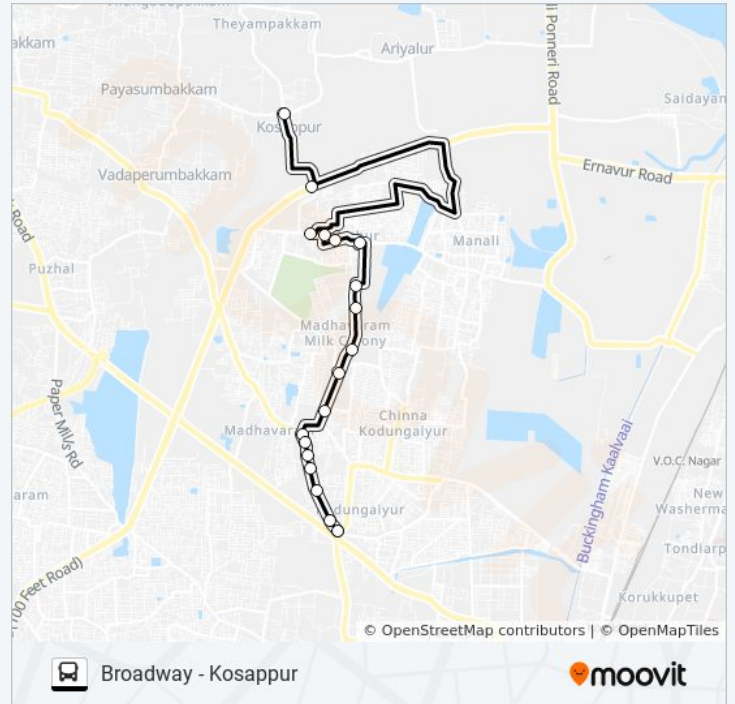

10:05 PM

Saturday

10:05 PM

64D bus Info

Direction: Moolakadai

Stops: 18

Trip Duration: 15 min

Line Summary: