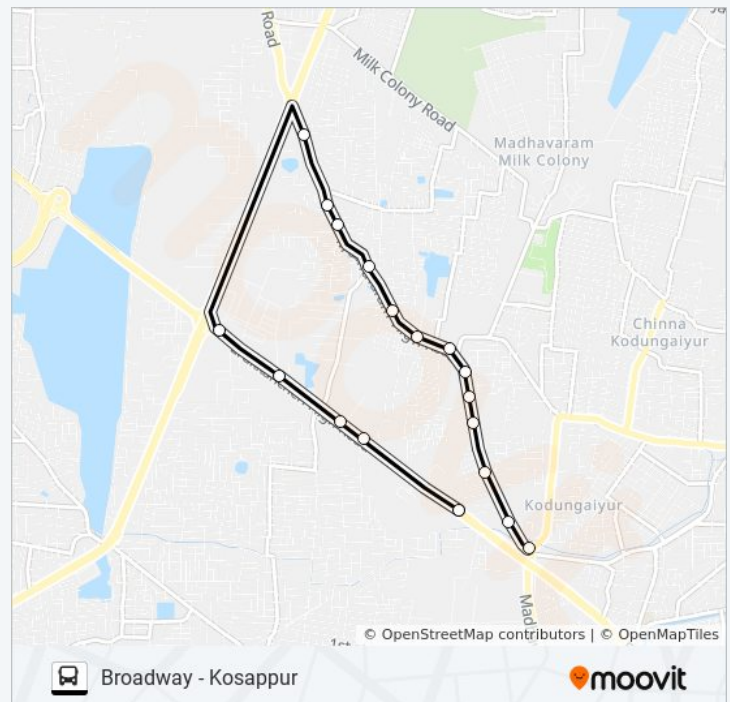

Direction: Madhavaram (Depot)

18 stops

[VIEW LINE SCHEDULE](#)

Moolakadai
Moolakadai Market
Madhavaram Shoe Factory
Murrari Hospital
Anthony Hospital
Thapal Pattu
Madhavaram Post Box
Vathiyar Thottam
Puthu Koil
Madhavaram Old
Madhavaram Taluk Office
Madhavaram
Omakulamedu
Madhavaram
A.C.T
Kalpana
Kankan Chathiram
Madhavaram Bus Depot

64D bus Time Schedule

Madhavaram (Depot) Route Timetable:

Sunday	10:32 PM
Monday	10:32 PM
Tuesday	10:32 PM
Wednesday	10:32 PM
Thursday	10:32 PM
Friday	10:32 PM
Saturday	10:32 PM

64D bus Info

Direction: Madhavaram (Depot)

Stops: 18

Trip Duration: 15 min

Line Summary:

Direction: Moolakadai

27 stops

[VIEW LINE SCHEDULE](#)

Broadway
Ratan Bazar

64D bus Time Schedule

Moolakadai Route Timetable:

Sunday	12:10 PM
Monday	12:10 PM
Tuesday	12:10 PM