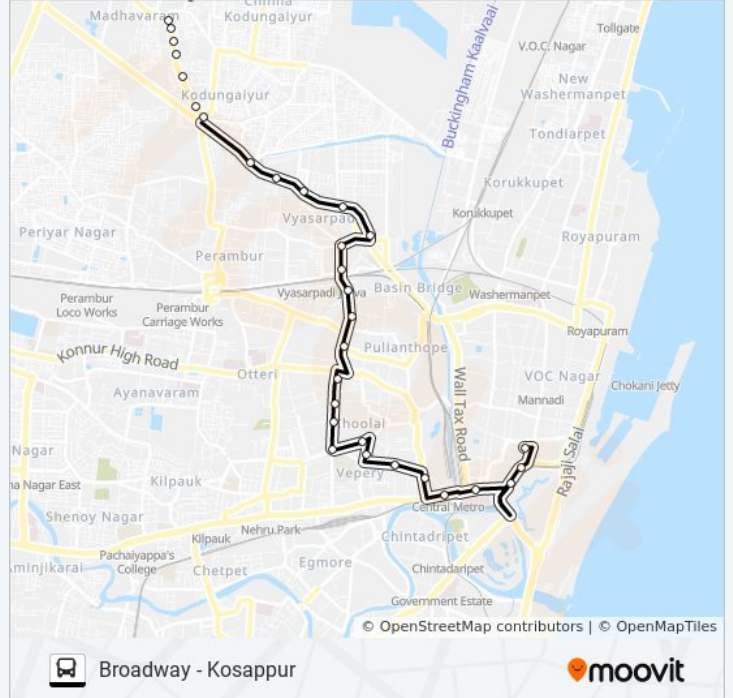

64D bus Info

Direction: Broadway

Stops: 41

Trip Duration: 44 min

Line Summary:

Ambedkar College

Vyasarpadi Market

Melpatti Ponnaiyan Street Erikkarai

Vepery

Park Town

Veterinary Hospital

Periyamedu

Park Station

Central Railway Station

Fort Station

High Court

Broadway

Direction: Kosappur

43 stops

[VIEW LINE SCHEDULE](#)

Broadway

Ratan Bazar

Payaigada

Clis

64D bus Info

Direction: Kosappur

Stops: 43

Trip Duration: 43 min
Line Summary:

- Veperi
- Doveton
- Vepery
- Kutty Street
- Barracks Road
- P1.Police Station
- Pulianthope
- Aattu Thotti
- Kannigapuram
- Vyasarjadi Jeeva
- Vyasarjadi Market
- Erikarai
- Ambedkar College
- Sarma Nagar
- Toll Gate
- Erukancherry
- Moolakadai
- Moolakadai Market
- Madhavaram Shoe Factory
- Murari Hospital
- Anthony Hospital
- Thapal Pattu
- Arul Nagar
- Madhavaram Millk Colony
- Veterinary College
- Mmc Aavin Quarters
- Palpannai
- Periya Mathur
- Nehru Nagar
- Mathur Village
- Kalyana Mahal
- 100 Feet Road Junction
- Kosappur