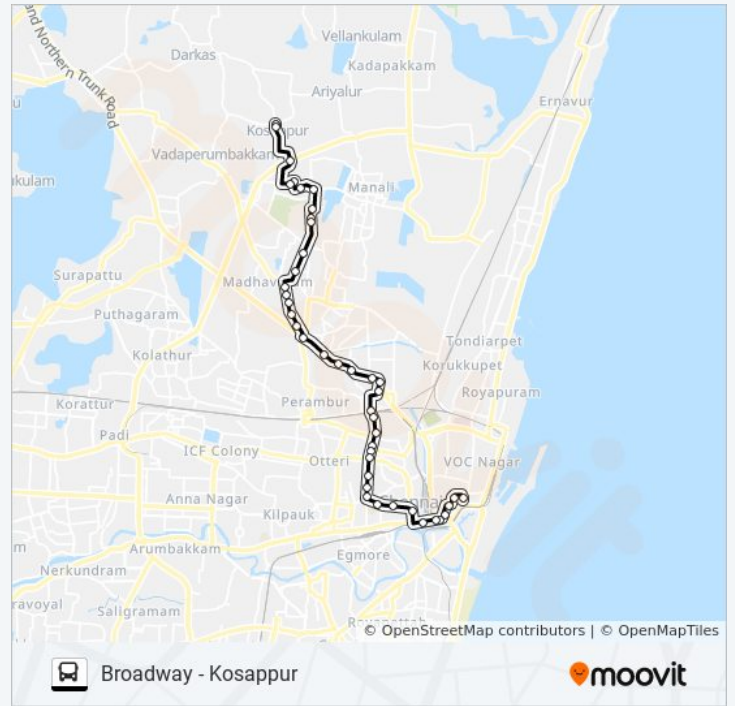

64D bus Info

Direction: Kosappur

Stops: 43

Trip Duration: 43 min
Line Summary:

- Veperi
- Doveton
- Vepery
- Kutty Street
- Barracks Road
- P1.Police Station
- Pulianthope
- Aattu Thotti
- Kannigapuram
- Vyasarjadi Jeeva
- Vyasarjadi Market
- Erikarai
- Ambedkar College
- Sarma Nagar
- Toll Gate
- Erukancherry
- Moolakadai
- Moolakadai Market
- Madhavaram Shoe Factory
- Murari Hospital
- Anthony Hospital
- Thapal Pattu
- Arul Nagar
- Madhavaram Millk Colony
- Veterinary College
- Mmc Aavin Quarters
- Palpannai
- Periya Mathur
- Nehru Nagar
- Mathur Village
- Kalyana Mahal
- 100 Feet Road Junction
- Kosappur