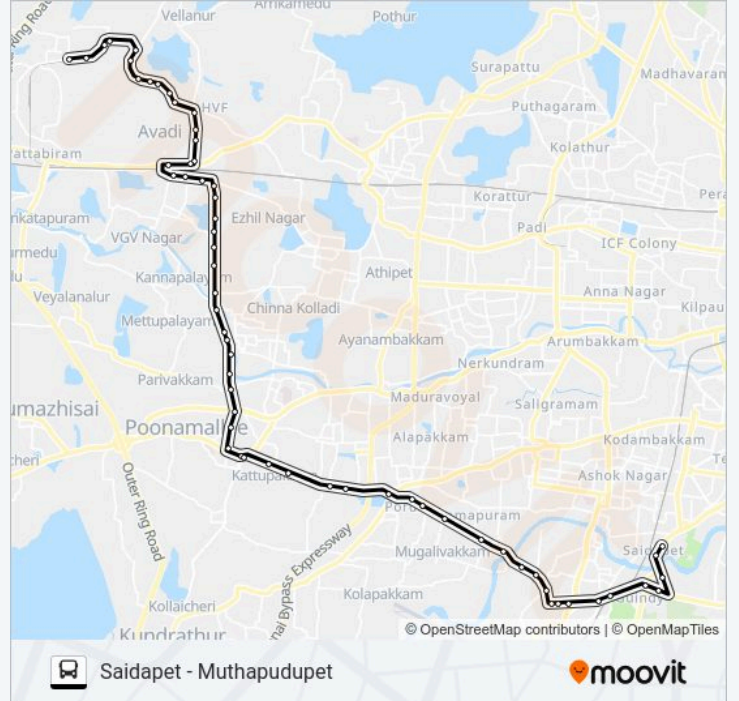

Kattupakkam

Vannan Kulam

Poonamallee Municipality

Kumunanchavadi

Karayancahvadi

Seneerkuppam Electronic Board House

Senneerkuppam

Vathal Thottam

S A College

Veeraraghavapuram

Panchayat Board

Kaduvetti

Melpakkam

Paruthipet

Iyankulam

Govarthanagiri

Moorthy Nagar

Vasantham Nagar

Jb Estate

Avadi Mosque

Avadi Market

Kannigapuram

Avadi Government Hospital

Avadi Check Post

Avadi

Avadi (H.V.F Road)

Post Office Avadi

Bharathiyar Nagar

H.V.F Hospital/Kovilpadagai Road Junction

Hvf Main Gate

Kalaignar Nagar

Military Hospital