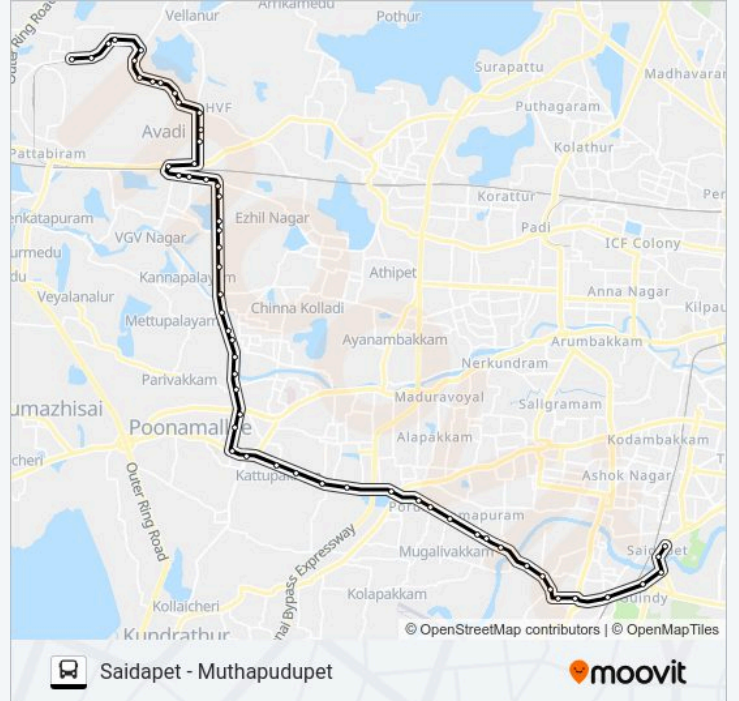

Avadi Market

Avadi Mosque

Jb Estate

Vasantham Nagar

Moorthy Nagar

Govarthanagiri

Iyankulam

Paruthipet

Melpakkam

Kaduvetti

Panchayat Board

Veeraraghavapuram

S A College

Vathal Thottam

Senneerkuppam

E B. Bus Stop

Karayancahvadi

Kumunanchavadi

Vannan Kulam

Kattupakkam

Iyappanthangal Depot

Ramachandra Medical College

Venkateshwara Hospital

Gopala Krishna Theatre

Sakthi Nagar

Mugalivakkam

D.L.F.

L&T

Ramapuram Signal

Nandambakkam

Contonment Cemetery

Saint Thomas Hospital