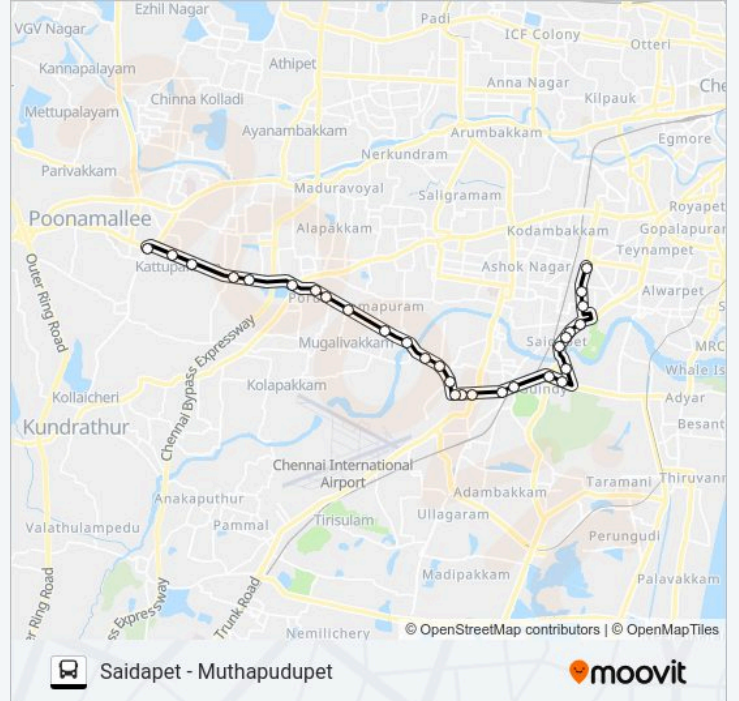

Ramapuram

Dlf And L&T

Mugalivakkam

Porur Sakthi Nagar

Gopala Krishna Police Station

Porur

Ramachandra Medical College

Iyyapanthangal

Kattupakkam

Vannan Kulam

Poonamallee Municipality

Direction: Saidapet

57 stops

[VIEW LINE SCHEDULE](#)

Pattabiram Engine Depot

Air Force

Mittanamallee Ambedkar Street

Crpf School

Crpf

Brindavan Nagar

Thangaya Gate

Adam Gate

Military Hospital

Kalaignar Nagar

Hvf Main Gate

H.V.F Hospital / Kovilpadagai Road Junction

Bharathiyar Nagar

Post Office Avadi

Avadi

Avadi Check Post

Avadi Government Hospital

Kannigapuram

65A bus Time Schedule

Saidapet Route Timetable:

Sunday	05:00 - 17:50
Monday	05:00 - 17:50
Tuesday	05:00 - 17:50
Wednesday	05:00 - 17:50
Thursday	05:00 - 17:50
Friday	05:00 - 17:50
Saturday	05:00 - 17:50

65A bus Info

Direction: Saidapet

Stops: 57

Trip Duration: 41 min

Line Summary: