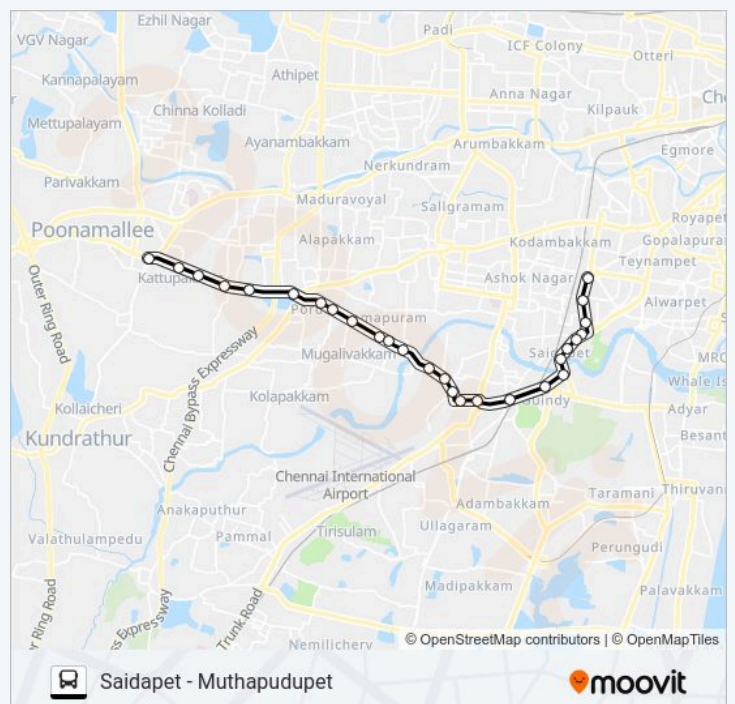

Guindy R.S

Chellammal College

Little Mount Metro Station

Panagal Maligai

Saidapet

65A bus Time Schedule

Thyagaraya Nagar Route Timetable:

Sunday	10:20 - 12:40
Monday	10:20 - 12:40
Tuesday	10:20 - 12:40
Wednesday	10:20 - 12:40
Thursday	10:20 - 12:40
Friday	10:20 - 12:40
Saturday	10:20 - 12:40

65A bus Info

Direction: Thyagaraya Nagar

Stops: 27

Trip Duration: 40 min

Line Summary:

Thadandar Nagar-Saidapet

Raja Hostel

Cit Nagar