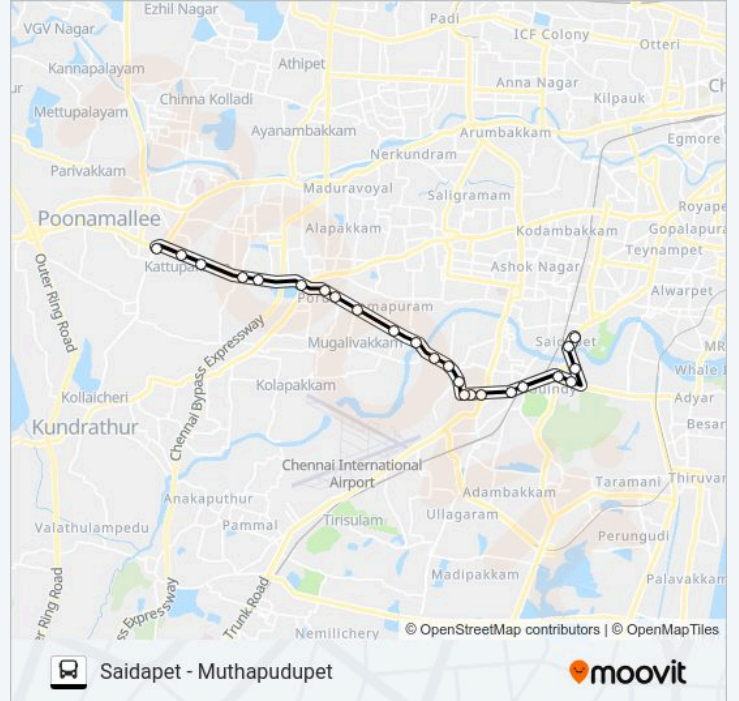

65A bus Info

Direction: Poonamallee

Stops: 24

Trip Duration: 35 min

Line Summary:

Kattupakkam

Vannan Kulam

Poonamallee Municipality