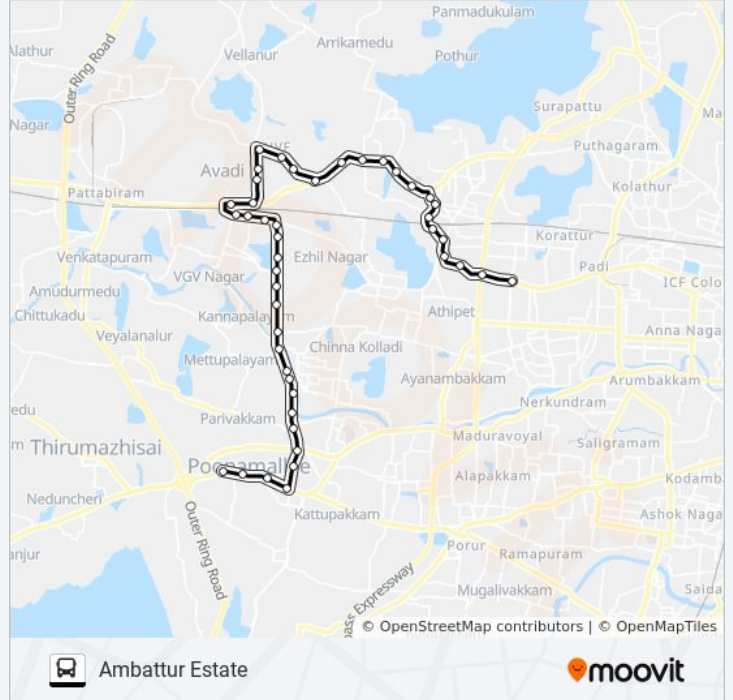

T.I. Miller

Ambathur Telephone Exchange

Ambattur Industrial Estate

**Direction: Poonamallee**

44 stops

[VIEW LINE SCHEDULE](#)

Ambattur Industrial Estate

Ambathur Telephone Exchange