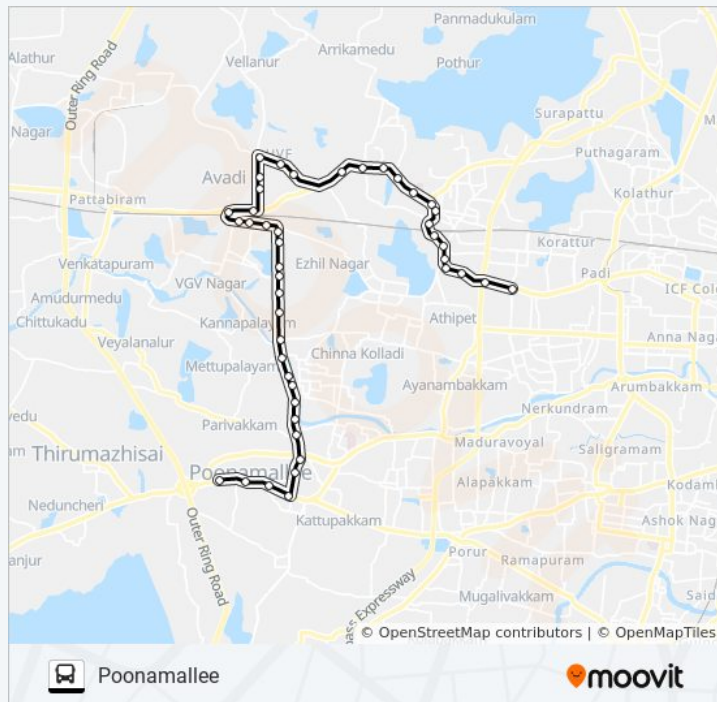

E B. Bus Stop

### 65B bus Info

**Direction:** Poonamallee

**Stops:** 44

**Trip Duration:** 63 min

**Line Summary:**

Karayanchavadi

Kalarai

Poonamallee Government Hospital