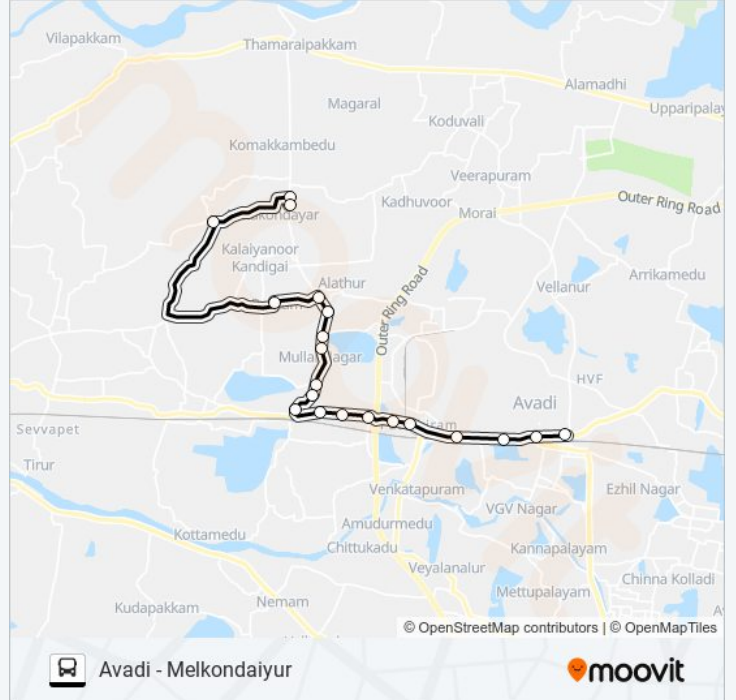

### 65D bus Info

**Direction:** Avadi

**Stops:** 22

**Trip Duration:** 38 min

**Line Summary:**

## 65D bus Info

**Direction:** Melkondaiyur

**Stops:** 20

**Trip Duration:** 33 min

**Line Summary:**

Bandikavanoor

Melkondaiyur

65D bus time schedules and route maps are available in an offline PDF at [moovitapp.com](https://moovitapp.com). Use the [Moovit App](#) to see live bus times, train schedule or subway schedule, and step-by-step directions for all public transit in Chennai.