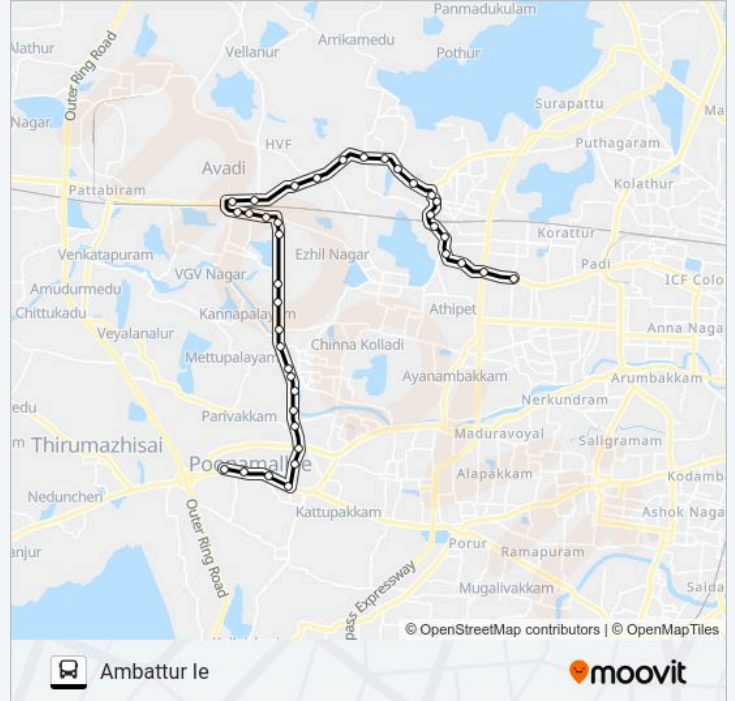

Uzhavar Santhai

Canara Bank

Dunlop

T.I. Miller

Ambathur Telephone Exchange

Ambattur Industrial Estate

Direction: Poonamallee

38 stops