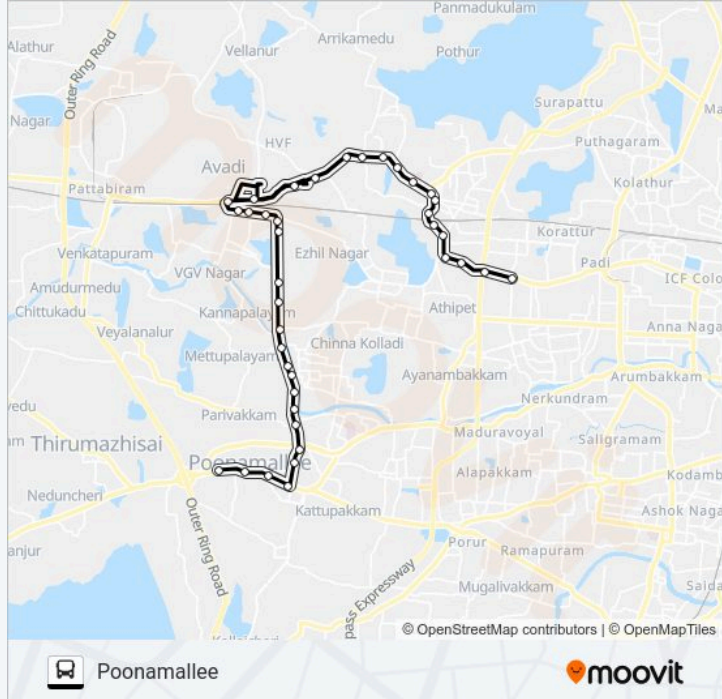

Vathal Thottam

Senneerkuppam

E B. Bus Stop

Karayanchavadi

Kalarai

Poonamallee Government Hospital

Poonamallee

65E bus time schedules and route maps are available in an offline PDF at moovitapp.com. Use the Moovit App to see live bus times, train schedule or subway schedule, and step-by-step directions for all public transit in Chennai.

© 2024 Moovit - All Rights Reserved