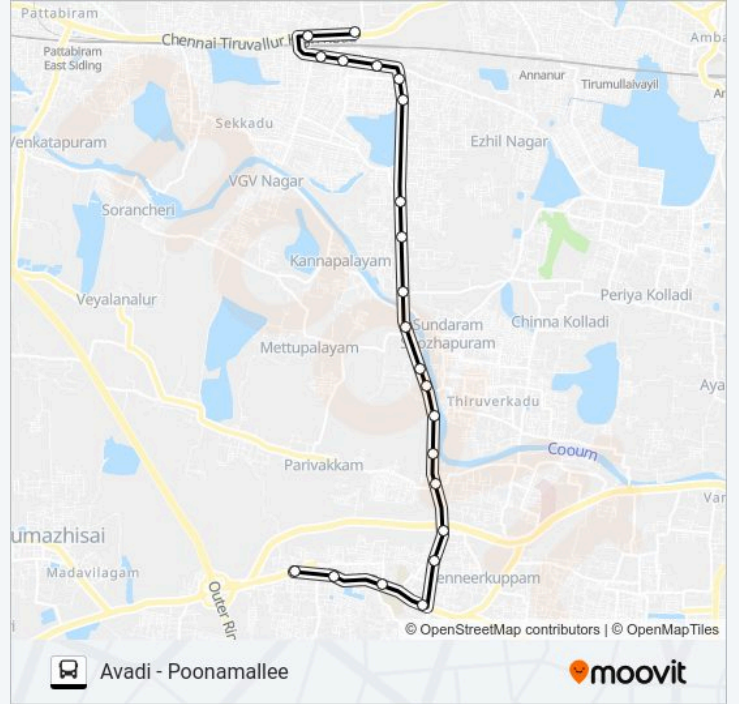

Direction: Avadi

22 stops

[VIEW LINE SCHEDULE](#)

Poonamallee
Poonamallee Government Hospital
Kallarai
Karayanchavadi
Seneerkuppam Electronic Board House
Senneerkuppam
Vathal Thottam
S A College
Veeraraghavapuram
Panchayat Board
Kaduvetti
Melpakkam
Paruthipet
Iyankulam
Govarthanagiri
Jb Estate
Avadi Mosque
Avadi Market
Kannigapuram
Avadi Government Hospital
Avadi Check Post

65K bus Time Schedule

Avadi Route Timetable:

Sunday	07:00 - 21:30
Monday	07:00 - 21:30
Tuesday	07:00 - 21:30
Wednesday	07:00 - 21:30
Thursday	07:00 - 21:30
Friday	07:00 - 21:30
Saturday	07:00 - 21:30

65K bus Info

Direction: Avadi

Stops: 22

Trip Duration: 34 min

Line Summary:

Avadi

Direction: Poonamallee

22 stops

[VIEW LINE SCHEDULE](#)

65K bus Info

Direction: Poonamallee

Stops: 22

Trip Duration: 30 min

Line Summary:

Karayanchavadi

Kalarai

Poonamallee Government Hospital