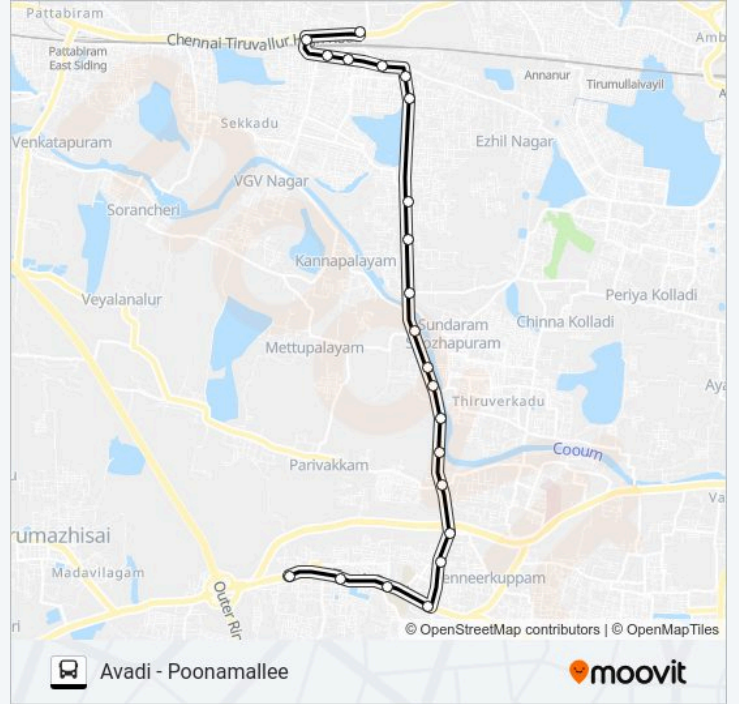

Karayanchavadi

Kalarai

Poonamallee Government Hospital

Poonamallee

65K bus time schedules and route maps are available in an offline PDF at moovitapp.com. Use the Moovit App to see live bus times, train schedule or subway schedule, and step-by-step directions for all public transit in Chennai.

© 2024 Moovit - All Rights Reserved