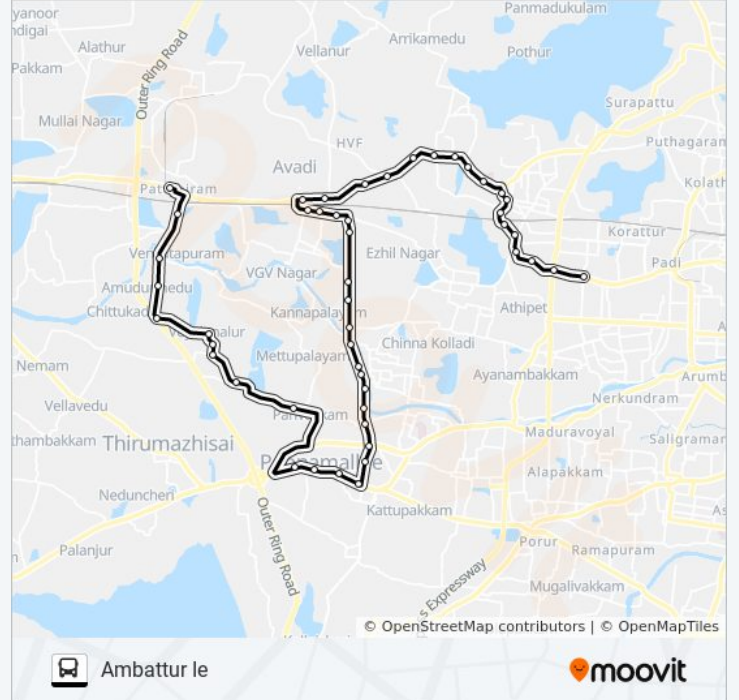

Paruthipet

Iyankulam

Govarthanagiri

Jb Estate

Avadi Mosque

Avadi Market

Kannigapuram

Avadi Government Hospital

Avadi Check Post

Avadi

Tube Products Of India

Murugappa Polytechnic

Vaishnavi Nagar

Thirumullaivoyal

Manikandapuram

Vivekananda School

Stedeford Hospital

Ambathur O.T (Rakki Cinema)

Ambathur O.T.Bus Stand

Ti School

Uzhavar Santhai

Canara Bank

Dunlop

T.I. Miller

Ambathur Telephone Exchange

Ambattur Industrial Estate

Direction: Pattabiram

48 stops

[VIEW LINE SCHEDULE](#)

Ambattur Industrial Estate

Ambathur Telephone Exchange

T.I. Miller

65P bus Time Schedule

Pattabiram Route Timetable:

Sunday	06:00 - 18:00
Monday	06:00 - 18:00
Tuesday	06:00 - 18:00
Wednesday	06:00 - 18:00