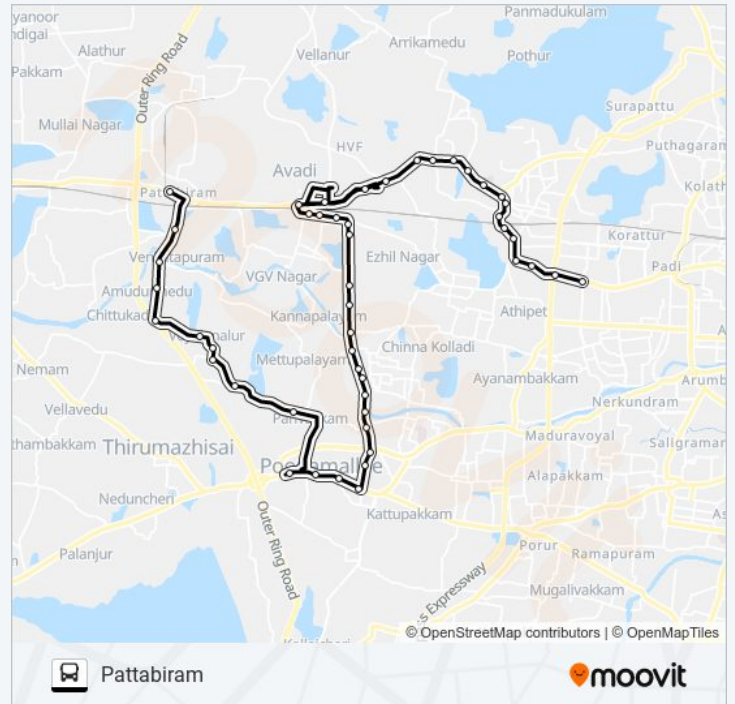

### 65P bus Info

**Direction:** Pattabiram

**Stops:** 48

**Trip Duration:** 75 min

**Line Summary:**

Poonamallee Government Hospital

Poonamallee

Parivakkam