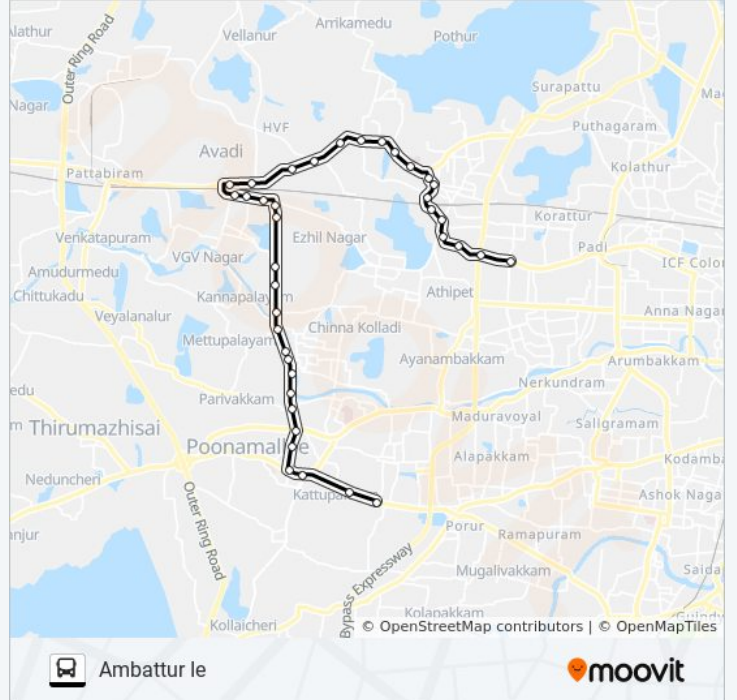

Tube Products Of India

Murugappa Polytechnic

Vaishnavi Nagar

Thirumullaivoyal

Manikandapuram

Vivekananda School

Stedeford Hospital

Ambathur O.T.(Rakki Cinema)

Ambathur O.T.Bus Stand

Ti School

Uzhavar Santhai

Canara Bank

Dunlop

T.I. Miller

Ambathur Telephone Exchange

Ambattur Industrial Estate

Direction: Iyyapanthangal

38 stops

[VIEW LINE SCHEDULE](#)

Ambattur Industrial Estate

Ambathur Telephone Exchange

T.I. Miller

Dunlop

Canara Bank

Uzhavar Santhai

Ti School

Ambathur O.T.Bus Stand

Ambathur O.T.(Rakki Cinema)

Stedeford Hospital

Vivekananda School

Manikandapuram

Thirumullaivoyal

65R bus Time Schedule

Iyyapanthangal Route Timetable:

Sunday	5:40 AM - 8:05 PM
Monday	5:40 AM - 8:05 PM
Tuesday	5:40 AM - 8:05 PM
Wednesday	5:40 AM - 8:05 PM
Thursday	5:40 AM - 8:05 PM
Friday	5:40 AM - 8:05 PM
Saturday	5:40 AM - 8:05 PM

65R bus Info

Direction: Iyyapanthangal

Stops: 38

Trip Duration: 56 min

Line Summary: