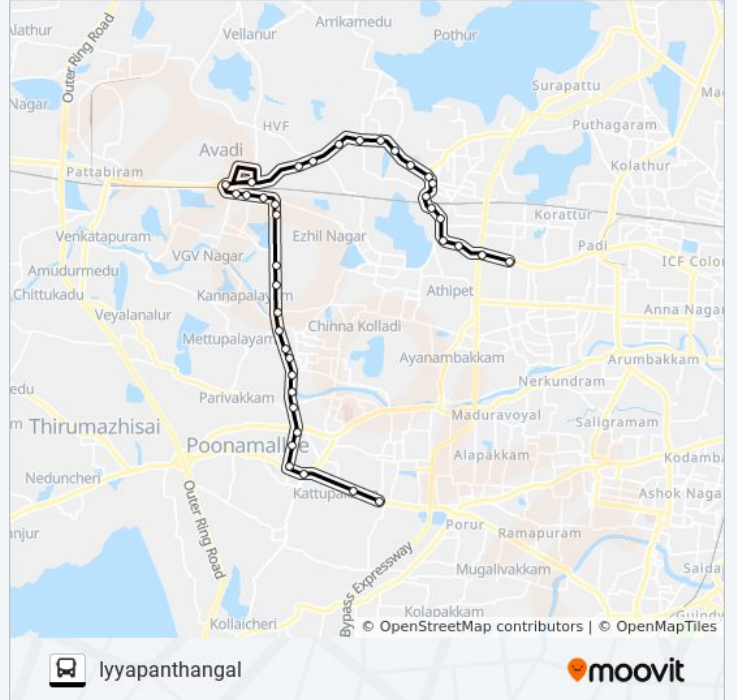

65R bus Info

Direction: Iyyapanthangal

Stops: 38

Trip Duration: 56 min

Line Summary:

Vaishnavi Nagar
Murugappa Polytechnic
Ti Tube
Avadi Bus Depot
Avadi Check Post
Avadi Government Hospital
Kannigapuram
Avadi Market
Avadi Mosque
Jb Estate
Govarthanagiri
Iyankulam
Paruthipet
Melpakkam
Kaduvetti
Panchayat Board
Veeraraghavapuram
S A College
Vathal Thottam
Senneerkuppam
E B. Bus Stop
Karayanahvadi
Kumunanchavadi
Kattupakkam
Iyappanthal Depot