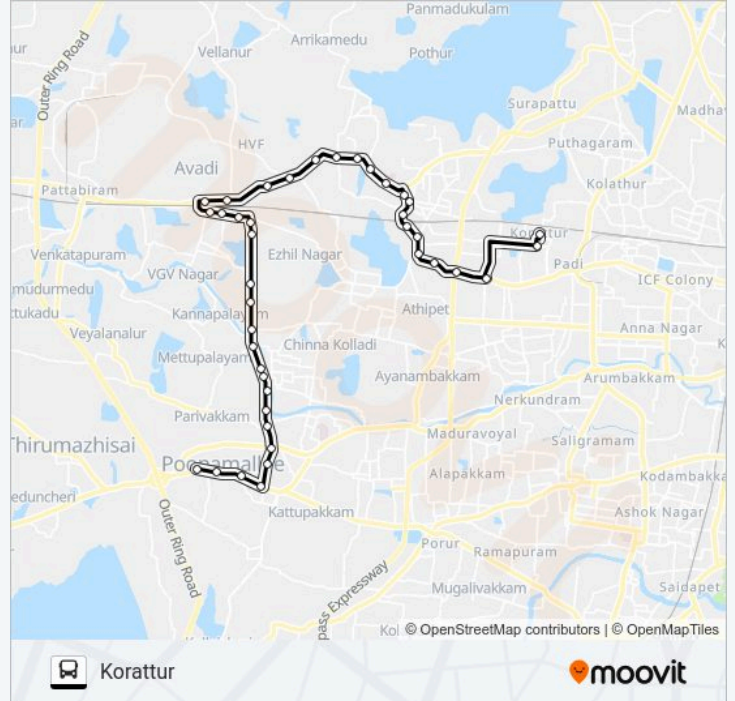

Direction: Poonamallee

40 stops

[VIEW LINE SCHEDULE](#)

Korattur

Bakthavatchalam College

Ambattur Industrial Estate

Ambathur Telephone Exchange

T.I. Miller