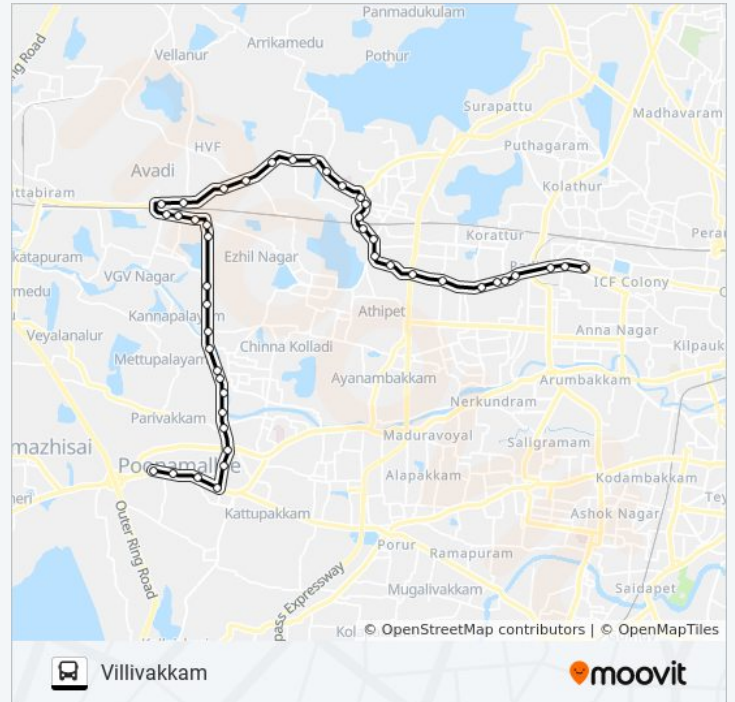

## 65V bus Info

**Direction:** Villivakkam

**Stops:** 45

**Trip Duration:** 64 min

**Line Summary:**

Edai Street

Junction Of Central Avenue & Erikarai

Padi Lucas Tvs