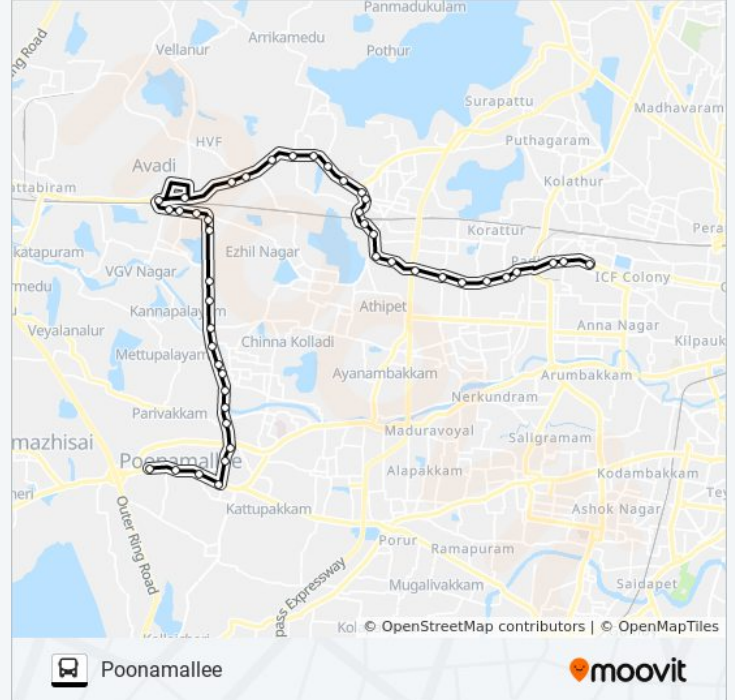

Ti Tube

Avadi Bus Depot

Avadi Check Post

Avadi Government Hospital

Kannigapuram

Avadi Market

Avadi Mosque

Jb Estate

Govarthanagiri

Iyankulam

Paruthipet

Melpakkam

Kaduvetti

Panchayat Board

Veeraraghavapuram

S A College

Vathal Thottam

Senneerkuppam

E B. Bus Stop

Karayanchavadi

Kalarai

Poonamallee Government Hospital

Poonamallee

Direction: Villivakkam

45 stops

[VIEW LINE SCHEDULE](#)

Poonamallee

Poonamallee Government Hospital

Kallarai

Karayanchavadi

Senneerkuppam Electronic Board House

Senneerkuppam

65V bus Time Schedule

Villivakkam Route Timetable:

Sunday	5:00 AM - 7:30 PM
Monday	5:00 AM - 7:30 PM
Tuesday	5:00 AM - 7:30 PM
Wednesday	5:00 AM - 7:30 PM
Thursday	5:00 AM - 7:30 PM
Friday	5:00 AM - 7:30 PM
Saturday	5:00 AM - 7:30 PM