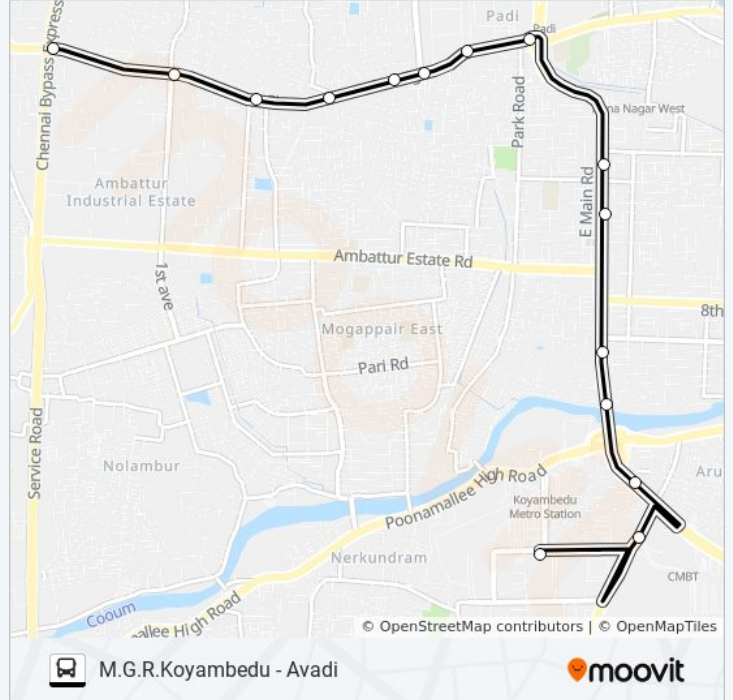

Stops: 13

Trip Duration: 16 min

Line Summary:

Direction: Avadi

29 stops

[VIEW LINE SCHEDULE](#)

- M.G.R.Koyambedu (C.M.B.T.)
- Vijayakanth Kalayana Mandapam
- Thirumangalam
- Thirumangalam
- Thirumangalam
- Anna Nagar West
- Wheels India Road Junction
- Padi Lucas Tvs
- Junction Of Central Avenue & Erikarai
- Edai Street
- Britannia Industries Ltd.
- Mannur Pettai
- Ambattur Industrial Estate
- Ambathur Telephone Exchange
- T.I. Miller
- Dunlop
- Ambattur O.T
- Uzhavar Santhai

Koyambedu Market Tambaram

Koyambedu Market

70A bus Time Schedule

Koyambedu Market Route Timetable:

Sunday	5:35 AM
Monday	5:35 AM
Tuesday	5:35 AM
Wednesday	5:35 AM
Thursday	5:35 AM
Friday	5:35 AM
Saturday	5:35 AM

70A bus Info

Direction: Koyambedu Market

Stops: 15

Trip Duration: 18 min

Line Summary:

Direction: M.G.R.Koyambedu

30 stops

[VIEW LINE SCHEDULE](#)