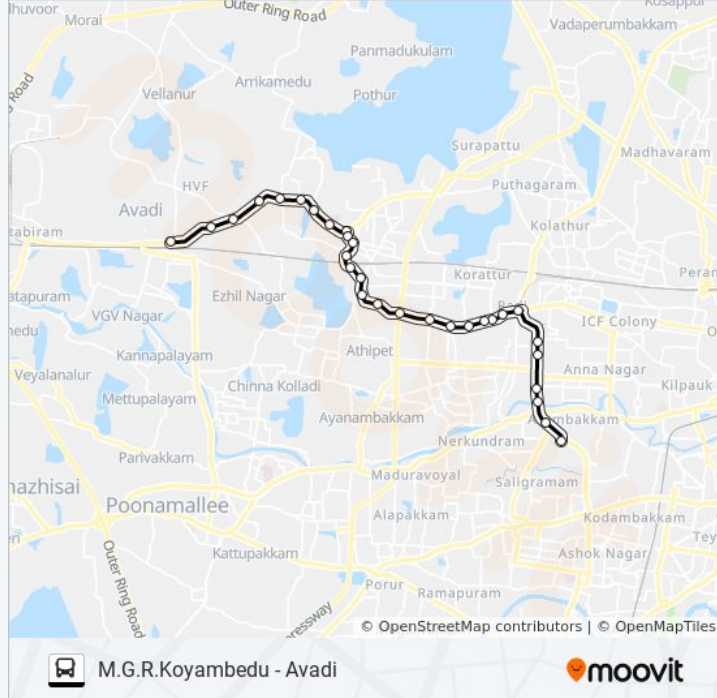

Mannurpet

Britannia Industries Ltd.

Edai Street

Junction Of Central Avenue & Erikarai

Padi Lucas Tvs

Padi / Wheels India

Anna Nagar West

Thirumangalam

Thirumangalam

Thirumangalam E.B.Office

Vijayakanth Kalayana Mandapam

M.G.R.Koyambedu (C.M.B.T.)

70A bus time schedules and route maps are available in an offline PDF at moovitapp.com. Use the [Moovit App](#) to see live bus times, train schedule or subway schedule, and step-by-step directions for all public transit in Chennai.

[About Moovit](#) • [MaaS Solutions](#) • [Supported Countries](#) • [Mooviter Community](#)

© 2023 Moovit - All Rights Reserved

Check Live Arrival Times