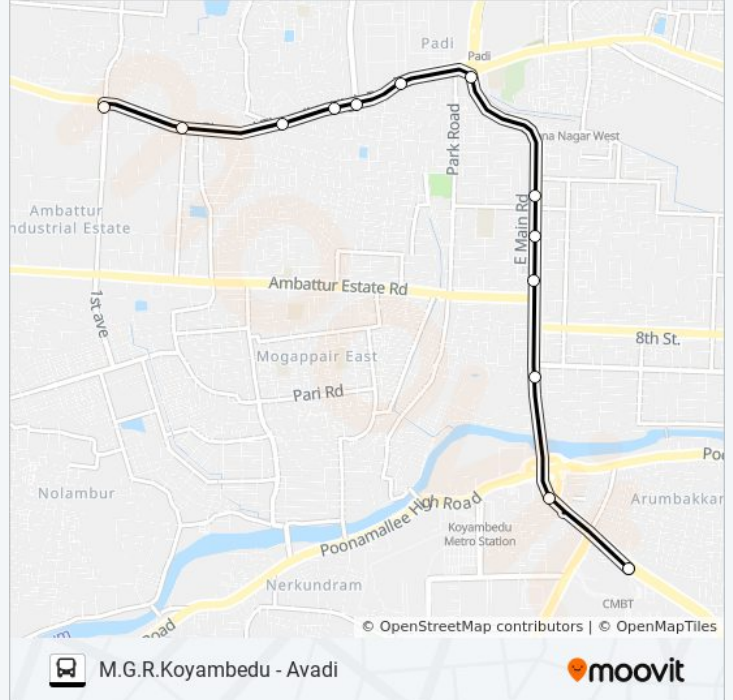

70A bus Time Schedule

Ambathur Estate Route Timetable:

Sunday	9:00 PM
Monday	9:00 PM
Tuesday	9:00 PM
Wednesday	9:00 PM
Thursday	9:00 PM
Friday	9:00 PM
Saturday	9:00 PM

70A bus Info

Direction: Ambathur Estate

Stops: 13

Trip Duration: 16 min

Line Summary:

Direction: Avadi

29 stops

[VIEW LINE SCHEDULE](#)

- M.G.R.Koyambedu (C.M.B.T.)
- Vijayakanth Kalayana Mandapam
- Thirumangalam
- Thirumangalam
- Thirumangalam
- Anna Nagar West
- Wheels India Road Junction
- Padi Lucas Tvs
- Junction Of Central Avenue & Erikarai
- Edai Street
- Britannia Industries Ltd.
- Mannur Pettai
- Ambattur Industrial Estate
- Ambathur Telephone Exchange
- T.I. Miller
- Dunlop
- Ambattur O.T
- Uzhavar Santhai