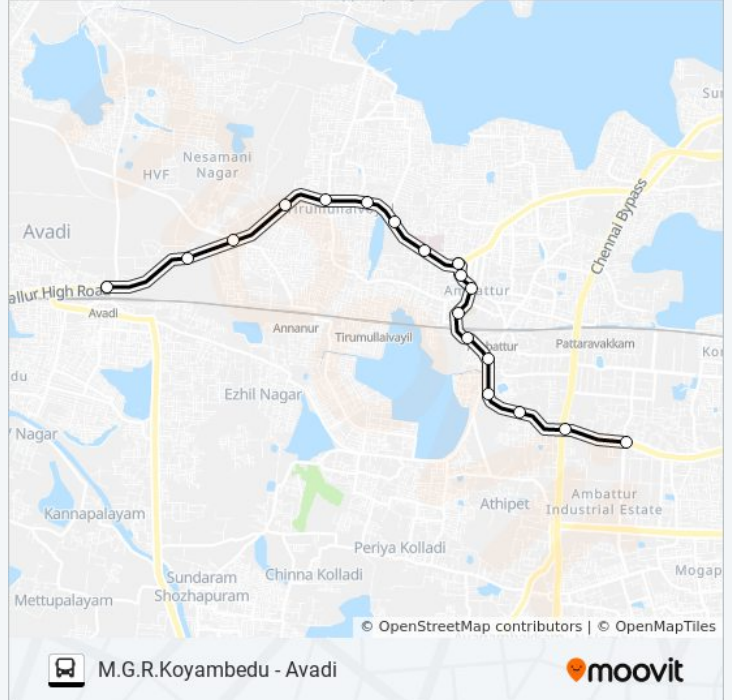

Use the Moovit App to find the closest 70A bus station near you and find out when is the next 70A bus arriving.

Direction: Ambathur Estate

18 stops

[VIEW LINE SCHEDULE](#)

Avadi Bus Depot
Tube Products Of India
Murugappa Polytechnic
Vaishnavi Nagar
Thirumullaivoyal
Manikandapuram
Vivekananda School
Stedeford Hospital
Ambathur O.T.(Rakki Cinema)
Ambathur O.T.(Rakki Cinema)
Ambathur O.T.Bus Stand
Ti School
Uzhavar Santhai
Canara Bank
Dunlop
T.I. Miller
Ambathur Telephone Exchange
Ambattur Industrial Estate

70A bus Info

Direction: Ambathur Estate

Stops: 18

Trip Duration: 22 min

Line Summary:

Direction: Ambathur Estate

13 stops

[VIEW LINE SCHEDULE](#)

Stops: 13

Trip Duration: 16 min

Line Summary:

Direction: Avadi

29 stops

[VIEW LINE SCHEDULE](#)

- M.G.R.Koyambedu (C.M.B.T.)
- Vijayakanth Kalayana Mandapam
- Thirumangalam
- Thirumangalam
- Thirumangalam
- Anna Nagar West
- Wheels India Road Junction
- Padi Lucas Tvs
- Junction Of Central Avenue & Erikarai
- Edai Street
- Britannia Industries Ltd.
- Mannur Pettai
- Ambattur Industrial Estate
- Ambathur Telephone Exchange
- T.I. Miller
- Dunlop
- Ambattur O.T
- Uzhavar Santhai