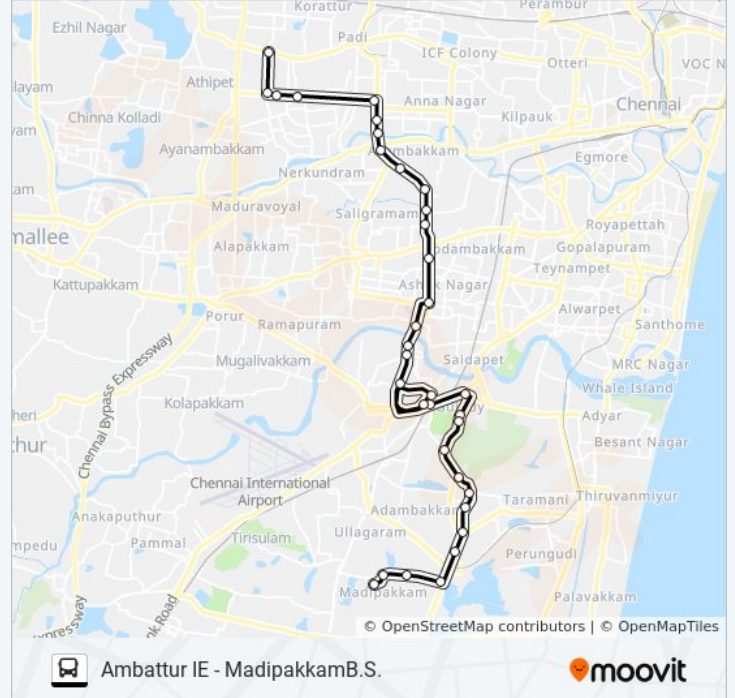

JN Of III And 1st Ave

Thiru Nagar

Arumbakkam

M.G.R.Koyambedu (C.M.B.T.)

Vijayakanth Kalayana Mandapam

Thirumangalam E.B.Office

Thirumangalam

Thirumangalam Junction

Mogaipair Road Junction

Wavin

Mogaipair Road Junction

Ambattur Industrial Estate

Direction: Madipakkamb.S.

29 stops

[VIEW LINE SCHEDULE](#)

Ambattur Industrial Estate

Mogaipair Road Junction

Wavin

Thirumangalam Junction

Vijayakanth Kalayana Mandapam

M.G.R.Koyambedu (C.M.B.T.)

Mmda Colony

Thirunagar

Vadapalani

Ashok Pillar / Udhayam Theatre

Kasi Theater

Jaffarkhanpet

Defence Colony (Kalaimadal Nagar)

CIPET

Telephone Exchange

Guindy Industrial Estate

Chellammal College

70D bus Time Schedule

Madipakkamb.S. Route Timetable:

Sunday	6:50 AM - 7:40 PM
Monday	6:50 AM - 7:40 PM
Tuesday	6:50 AM - 7:40 PM
Wednesday	6:50 AM - 7:40 PM
Thursday	6:50 AM - 7:40 PM
Friday	6:50 AM - 7:40 PM
Saturday	6:50 AM - 7:40 PM

70D bus Info

Direction: Madipakkamb.S.

Stops: 29

Trip Duration: 49 min

Line Summary: