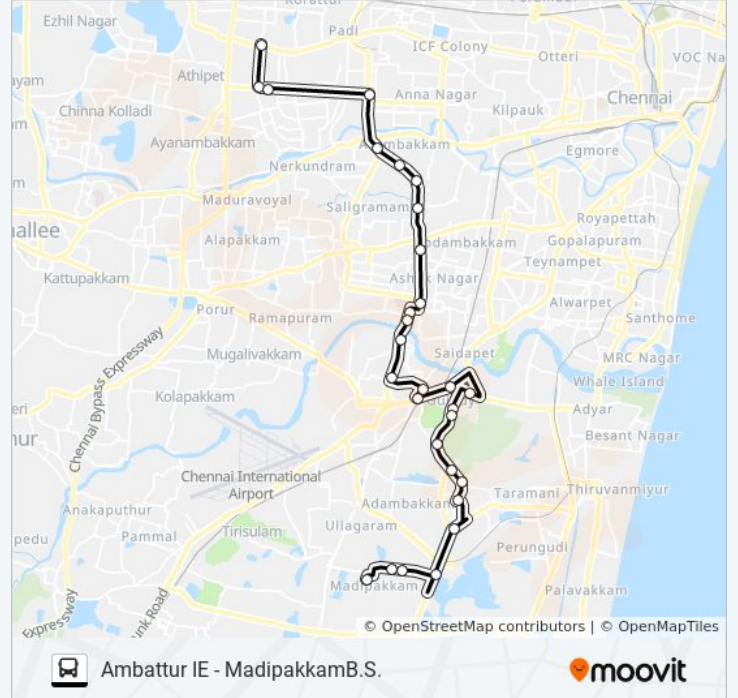

Raj Bhavan Quarters

Junction Of Race Course Track

Guindy Race Course

Velachery Checkpost

Gurunanak College

Gandhi

Velachery Police Station

Velachery (Vijaynagar)

Kaiveli

Ram Nagar

Sadasivam Nagar

Madipakkam Bus Station

70D bus time schedules and route maps are available in an offline PDF at moovitapp.com. Use the [Moovit App](#) to see live bus times, train schedule or subway schedule, and step-by-step directions for all public transit in Chennai.

[About Moovit](#) • [MaaS Solutions](#) • [Supported Countries](#) • [Mooviter Community](#)

© 2023 Moovit - All Rights Reserved

Check Live Arrival Times