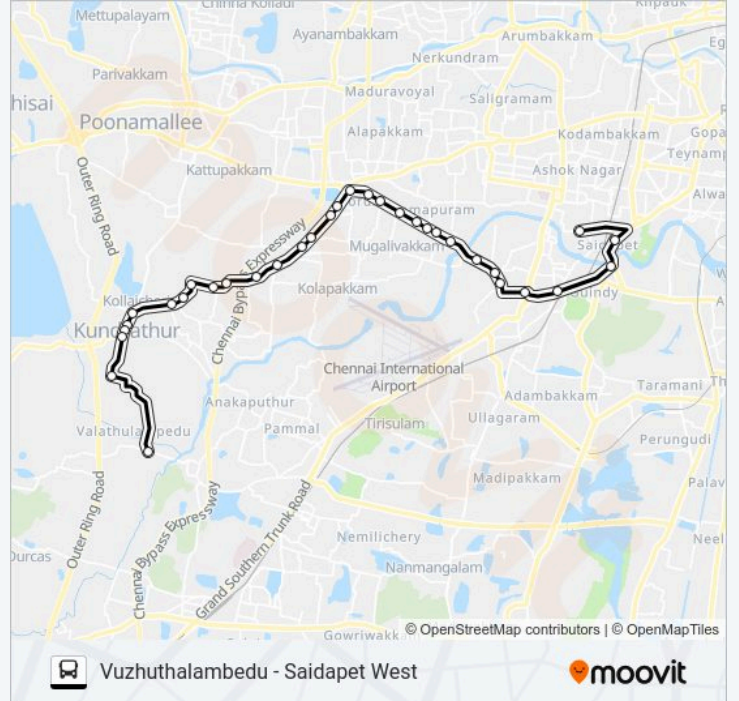

### 88D bus Info

**Direction:** Saidapet West

**Stops:** 33

**Trip Duration:** 58 min

**Line Summary:**

Moon Light

D.L.F.

L&T

Ramapuram Signal

Nandambakkam

Jayanthi Theatre

Saint Thomas Hospital

Kathipara

Guindy R.S

Little Mount Metro Station

Saidapet

West Saidapet Bus Terminus

**Direction: Vuzhuthalambedu**

33 stops

[VIEW LINE SCHEDULE](#)

West Saidapet Bus Terminus

Saidapet

Saidapet Court / Taluk Office

Guindy Metro Station