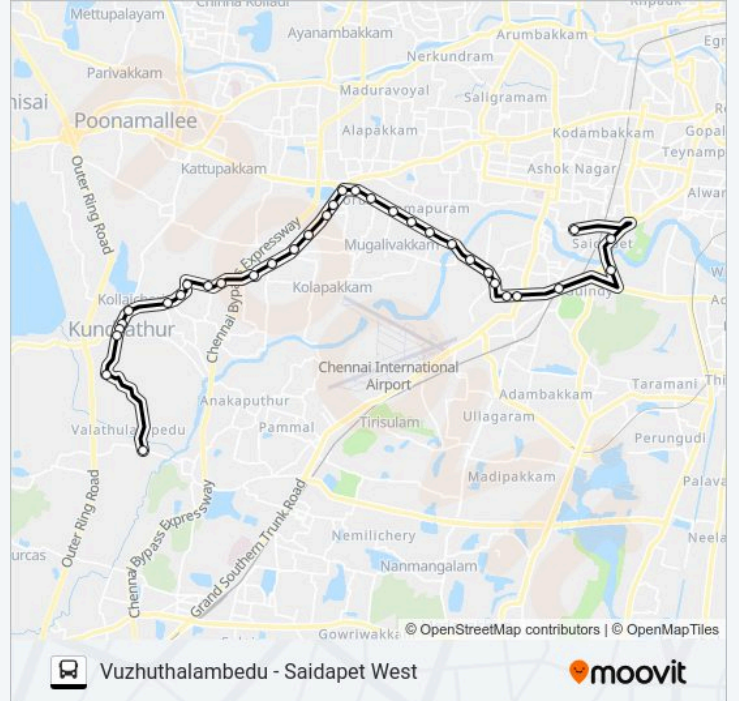

Vigneshwara Nagar

Madananadapuram

Moulivakkam

Gerugumbakkam

Periyapannicherry

Kovur Chekkady

Kovur

Kovur E.B. Office

Madha Medical College

Moondram Kattalai

Naal Road

Kundrathur Panchayat Boad

Kundrathur Chinnakadai

Kundrathur Depot

Kundrathur Murugan Temple

Vazhuthalambedu Road Junction

88D bus time schedules and route maps are available in an offline PDF at moovitapp.com. Use the Moovit App to see live bus times, train schedule or subway schedule, and step-by-step directions for all public transit in Chennai.

© 2024 Moovit - All Rights Reserved