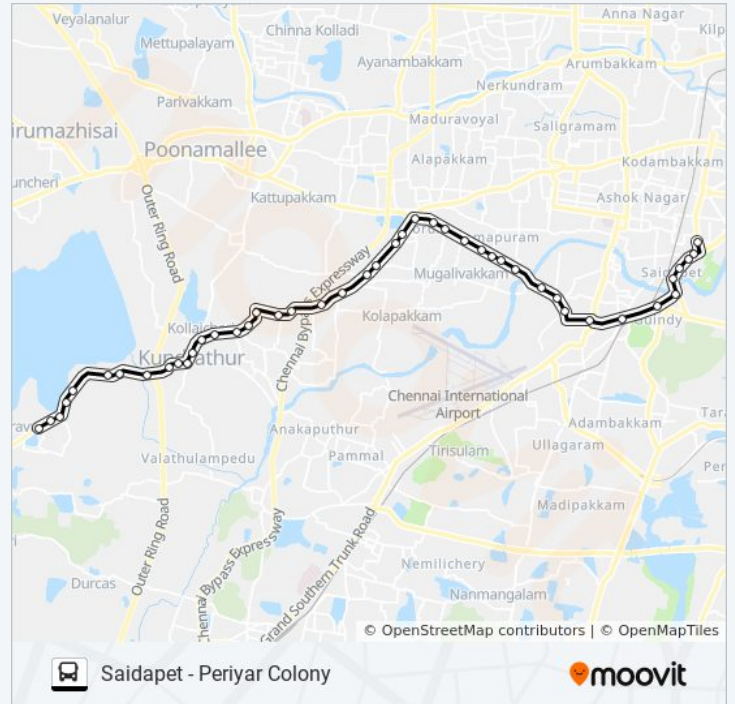

07:15 - 19:20

Saturday

07:15 - 19:20

### 88L bus Info

**Direction:** Saidapet

**Stops:** 45

**Trip Duration:** 64 min

**Line Summary:**

Guindy R.S

Chellammal College

Little Mount Metro Station