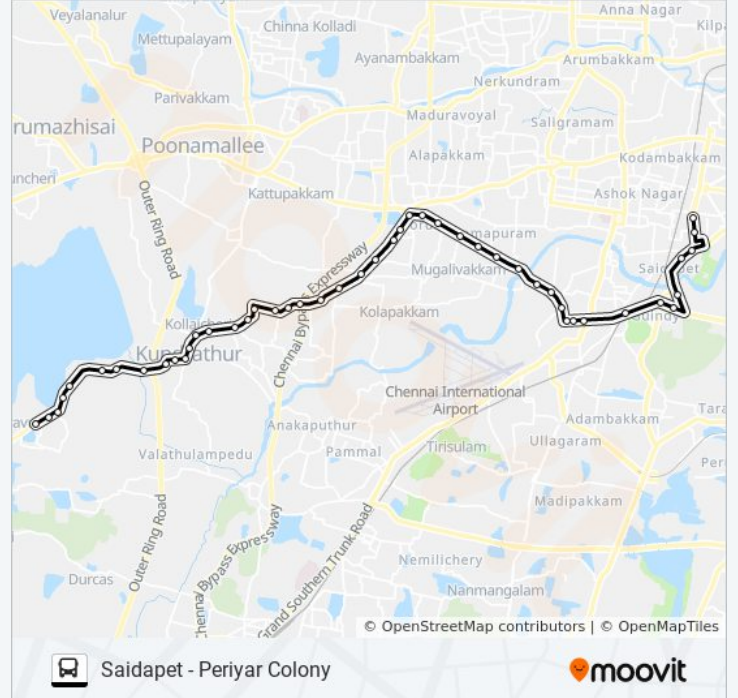

### Direction: Saidapet

45 stops

[VIEW LINE SCHEDULE](#)

Periyar Nagar

Azhakesan Nagar

Nandambakkam Koot Road

Alagesa Nagar