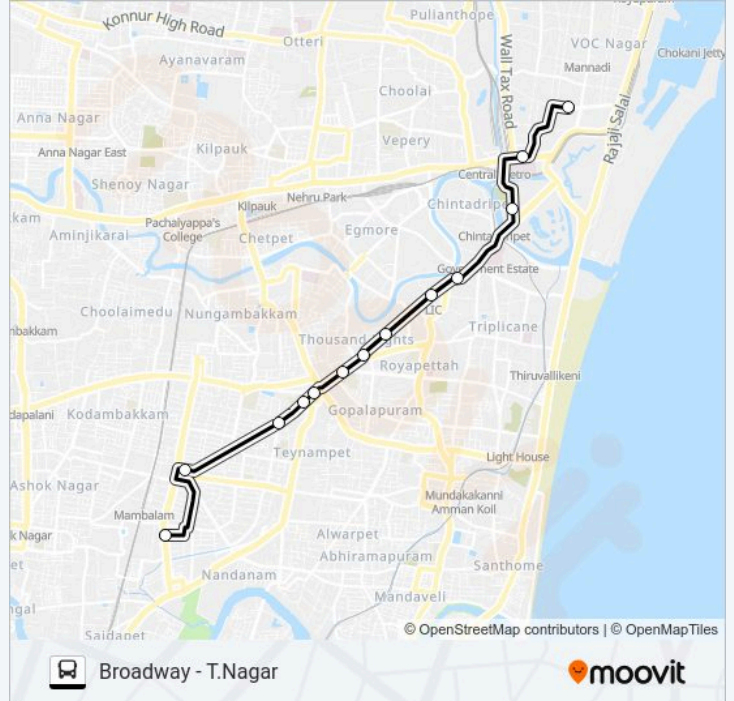

 **A11**

Broadway - T.Nagar

[Get The App](#)

The A11 bus line (Broadway - T.Nagar) has 2 routes. For regular weekdays, their operation hours are:

(1) Broadway: 05:10 - 21:45(2) T Nagar: 05:52 - 22:27

Use the Moovit App to find the closest A11 bus station near you and find out when is the next A11 bus arriving.

A11 bus Time Schedule

Broadway Route Timetable:

Sunday	05:10 - 21:45
Monday	05:10 - 21:45
Tuesday	05:10 - 21:45
Wednesday	05:10 - 21:45
Thursday	05:10 - 21:45
Friday	05:10 - 21:45
Saturday	05:10 - 21:45

A11 bus Info

Direction: Broadway

Stops: 13

Trip Duration: 24 min

Line Summary:

Direction: T Nagar

12 stops

[VIEW LINE SCHEDULE](#)