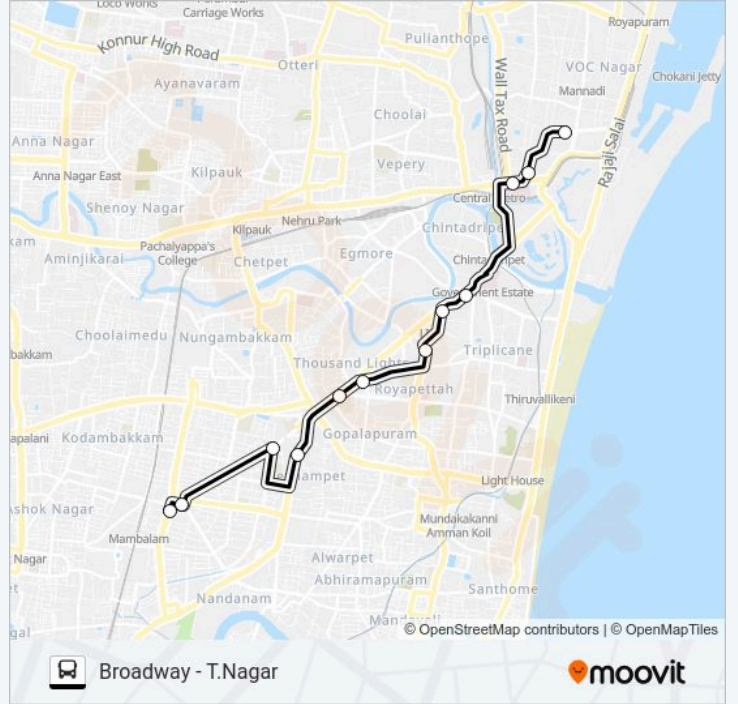

 **A11**

Broadway - T.Nagar

[Get The App](#)

The A11 bus line (Broadway - T.Nagar) has 2 routes. For regular weekdays, their operation hours are:

(1) Broadway: 05:10 - 21:45(2) T Nagar: 05:52 - 22:27

Use the Moovit App to find the closest A11 bus station near you and find out when is the next A11 bus arriving.

A11 bus Info

Direction: Broadway

Stops: 13

Trip Duration: 24 min

Line Summary:

Direction: T Nagar

12 stops

[VIEW LINE SCHEDULE](#)

Direction: T Nagar

Stops: 12

Trip Duration: 17 min

Line Summary:

A11 bus time schedules and route maps are available in an offline PDF at moovitapp.com. Use the Moovit App to see live bus times, train schedule or subway schedule, and step-by-step directions for all public transit in Chennai.