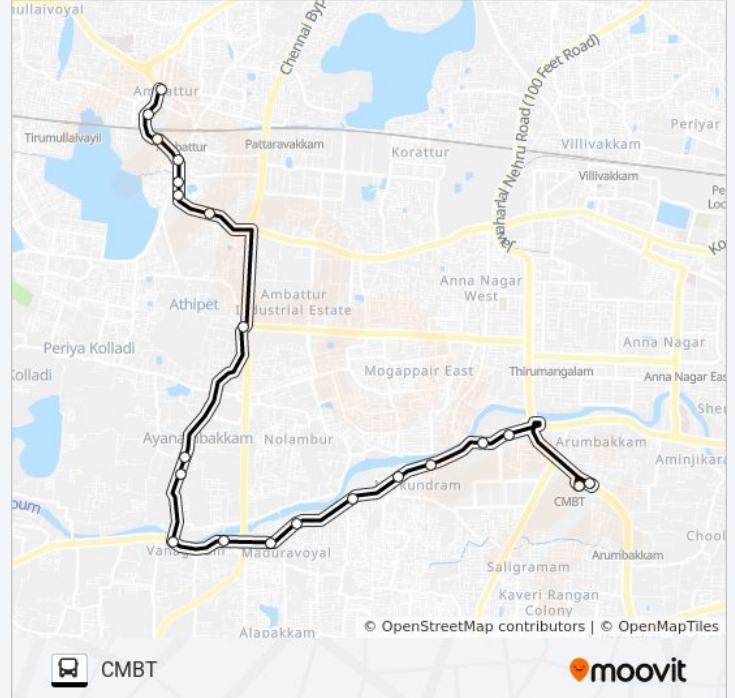

A20 bus Info

Direction: CMBT

Stops: 21

Trip Duration: 33 min

Line Summary:

Rohini Theatre

M.G.R.Koyambedu (C.M.B.T.)

M.G.R.Koyambedu (C.M.B.T.)

A20 bus time schedules and route maps are available in an offline PDF at moovitapp.com. Use the [Moovit App](#) to see live bus times, train schedule or subway schedule, and step-by-step directions for all public transit in Chennai.