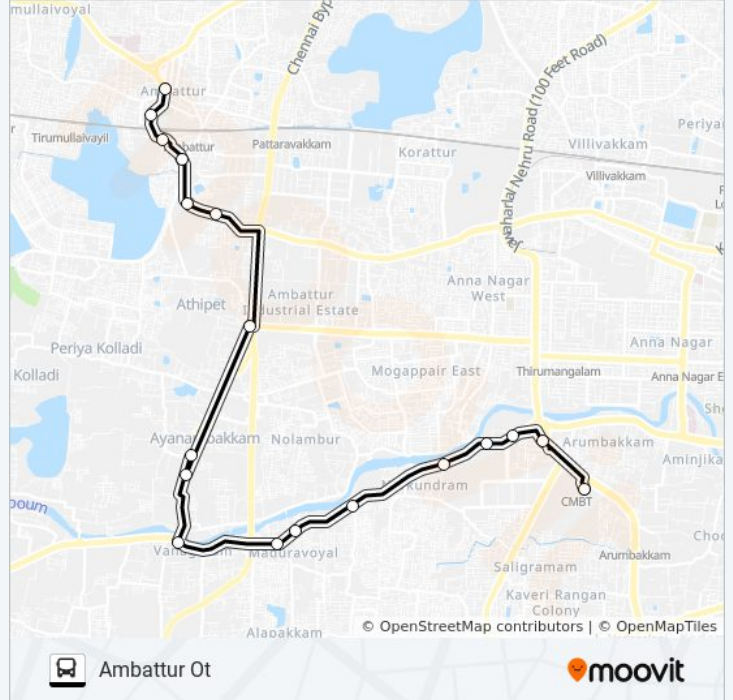

A20 bus Info

Direction: Ambattur Ot

Stops: 18

Trip Duration: 29 min

Line Summary:

Direction: CMBT

21 stops

[VIEW LINE SCHEDULE](#)