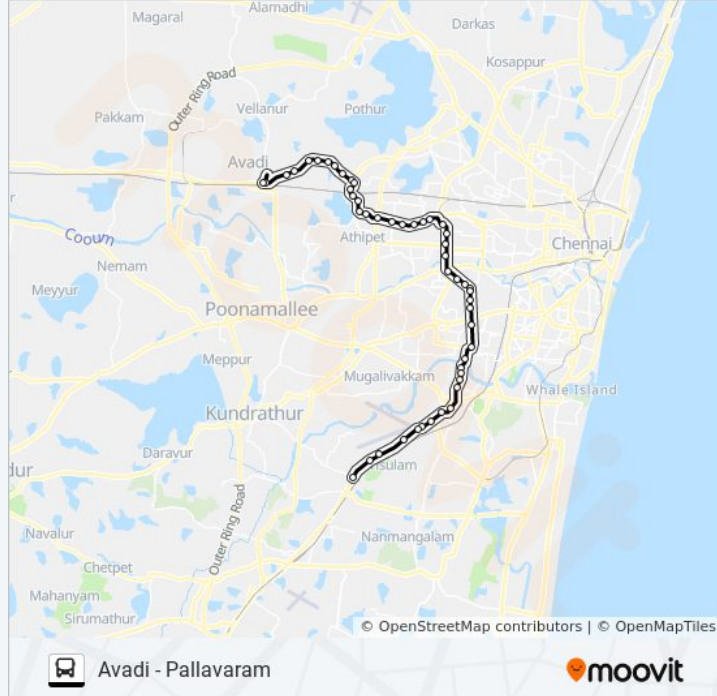

M.G.R.Koyambedu (C.M.B.T.)

Vijayakanth Kalayana Mandapam

Thirumangalam

Thirumangalam

Anna Nagar West

Kovarthanagiri

Padi Lucas Tvs

Junction Of Central Avenue & Erikarai

Britannia Industries Ltd.

Mannur Pettai

Ambattur Industrial Estate

Ambathur Telephone Exchange

T.I. Miller

Dunlop

Canara Bank

Uzhavar Santhai

Ti School

Ambathur O.T.Bus Stand

Ambathur O.T.(Rakki Cinema)

Stedford Hospital

Vivekananda School

Manikandapuram

Thirumullaivoyal

Vigneshwara Nagar

Murugappa Polytechnic

Ti Tube

Avadi Circle

Avadi Bus Depot

Direction: Pallavaram

44 stops

[VIEW LINE SCHEDULE](#)

Avadi Bus Depot

A70 bus Time Schedule

Pallavaram Route Timetable:

Sunday 8:00 AM - 9:35 PM

Monday 8:00 AM - 9:35 PM