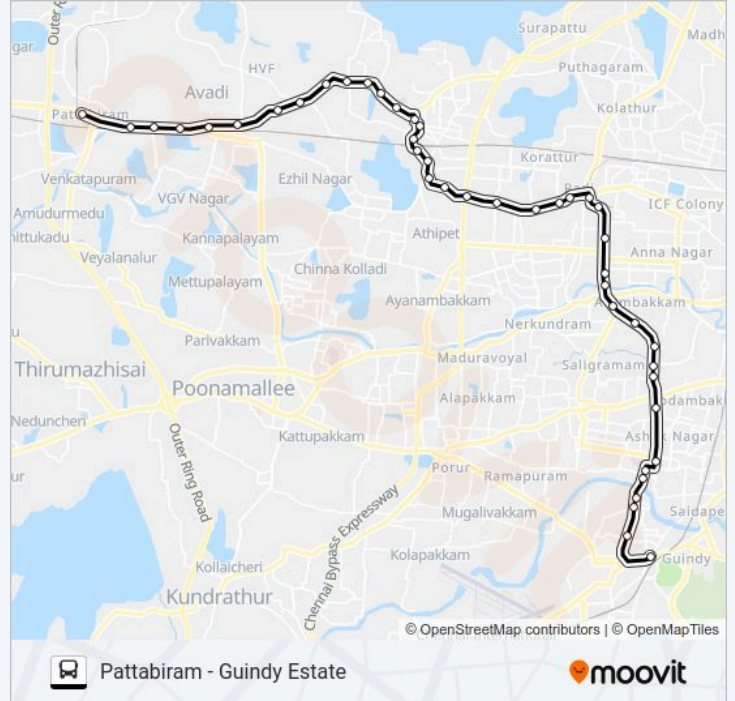

Ekkattuthangal

CIPET

Guindy Bus Terminus

Direction: Pattabiram

45 stops

[VIEW LINE SCHEDULE](#)

Guindy Industrial Estate

CIPET