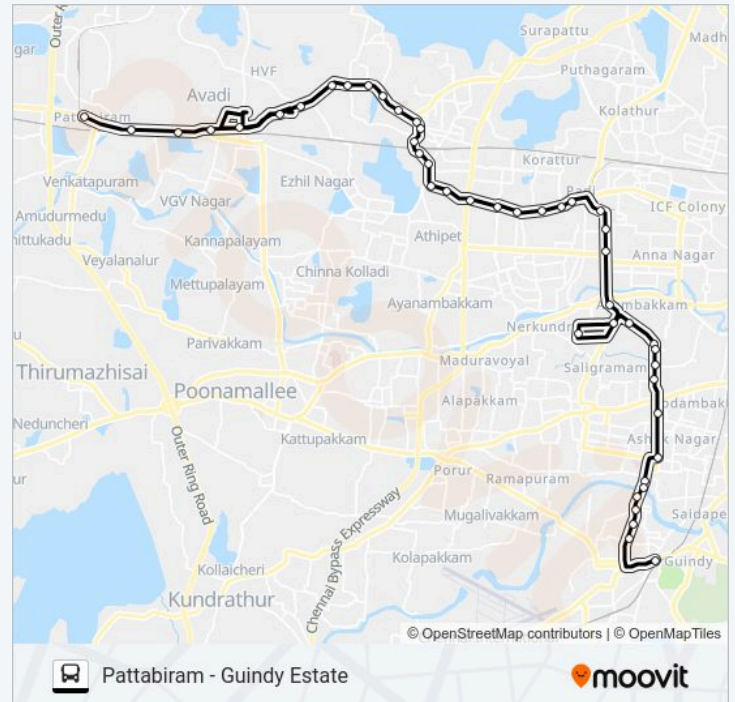

F70 bus Info

Direction: Pattabiram

Stops: 45

Trip Duration: 72 min

Line Summary:

Tube Products Of India

Avadi

Avadi Check Post