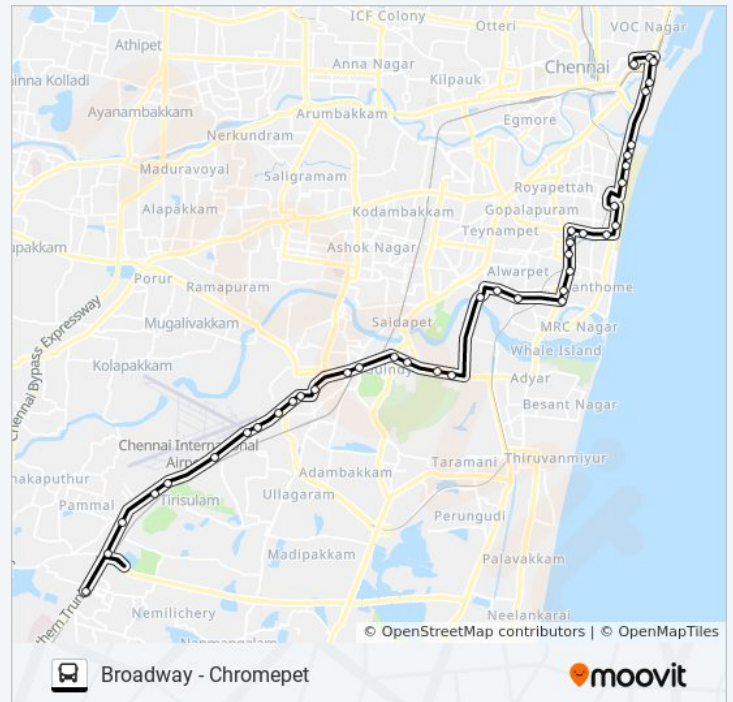

Broadway - Chromepet

Get The App

The G21 bus line (Broadway - Chromepet) has 2 routes. For regular weekdays, their operation hours are:

(1) Broadway: 08:40 - 17:20 (2) Chromepet: 07:30 - 18:20

Use the Moovit App to find the closest G21 bus station near you and find out when is the next G21 bus arriving.

Direction: Chromepet

Stops: 39

Trip Duration: 60 min

Line Summary:

G21 bus time schedules and route maps are available in an offline PDF at moovitapp.com. Use the [Moovit App](#) to see live bus times, train schedule or subway schedule, and step-by-step directions for all public transit in Chennai.