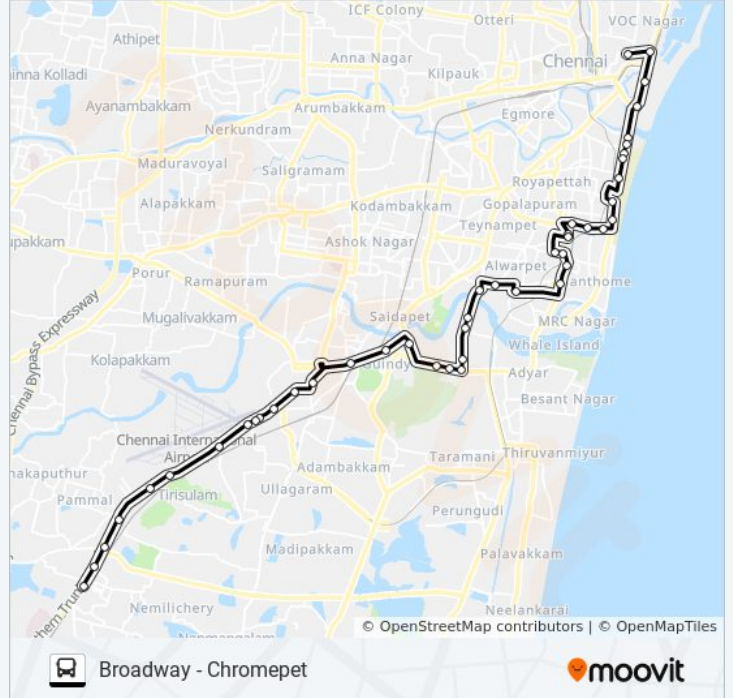

Parrys Corner

Broadway

Direction: Chromepet

39 stops

[VIEW LINE SCHEDULE](#)

Broadway

Parrys Corner

Parrys Corner