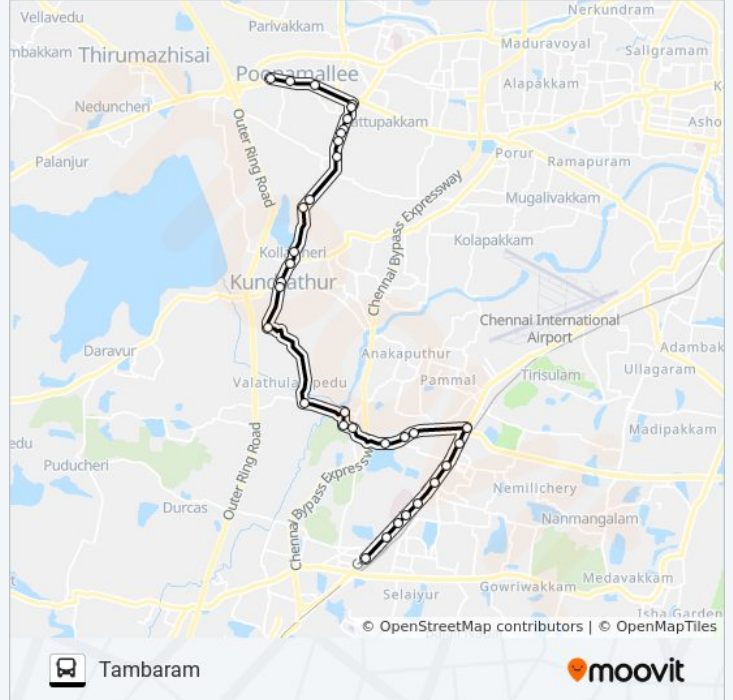

J66 bus Info

Direction: Poonamallee

Stops: 28

Trip Duration: 43 min

Line Summary:

Chettipedu

Kumunanchavadi

Karayanchavadi

J66 bus Info

Direction: Tambaram

Stops: 33

Trip Duration: 44 min

Line Summary:

Thiruneermalai

Thiruneermalai

Thiruneermalai

Thiruneermalai

Lakshmipuram

Jones

Ponds Company

E.S.I. Hospital

Chromepet

Chromepet M.I.T. Flyover

Tambaram Sanatorium

Mannapuram

Tambaram Sanatorium Bus Stand

Kadaperi

Tambaram

J66 bus time schedules and route maps are available in an offline PDF at moovitapp.com. Use the [Moovit App](#) to see live bus times, train schedule or subway schedule, and step-by-step directions for all public transit in Chennai.