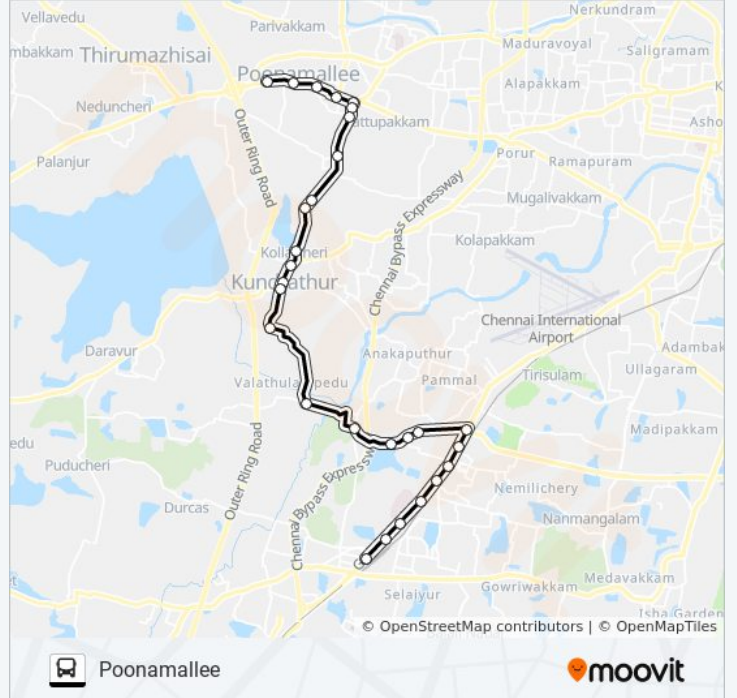

J66 bus Info

Direction: Poonamallee

Stops: 28

Trip Duration: 43 min

Line Summary:

Chettipedu

Kumunanchavadi

Karayanchavadi

Kalarai

Poonamallee Government Hospital

Poonamallee

Direction: Tambaram

33 stops

[VIEW LINE SCHEDULE](#)

Poonamallee

Poonamallee Government Hospital