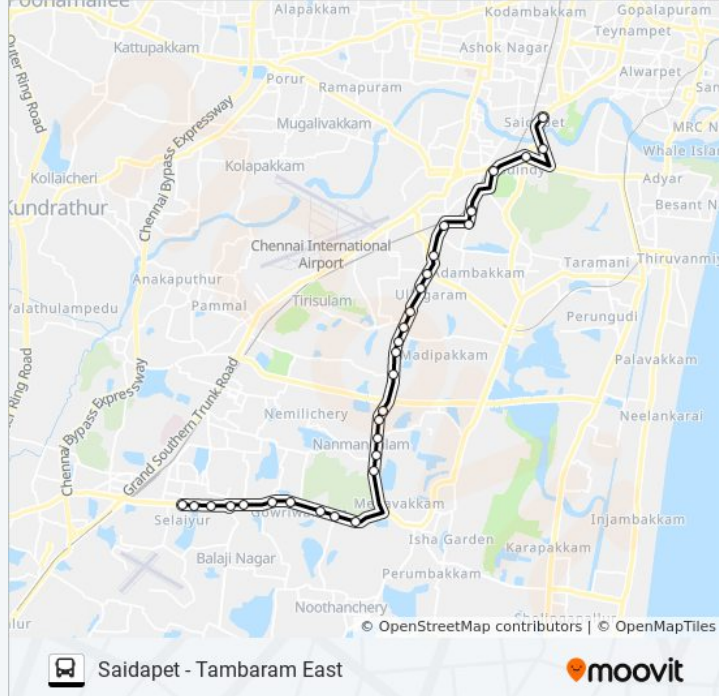

Kovilambakam

Nagathamman Kovil

Vellaikal

Vengaivasal Road Junction

Santhosapuram

S.I.V.E.T.

Sembakkam

Kamarajapuram

Mahalakshmi Nagar

Camp Road

Selaiyur

Aathi Nagar

Convent

M11 bus time schedules and route maps are available in an offline PDF at moovitapp.com. Use the [Moovit App](#) to see live bus times, train schedule or subway schedule, and step-by-step directions for all public transit in Chennai.

[About Moovit](#) · [MaaS Solutions](#) · [Supported Countries](#) · [Mooviter Community](#)

© 2023 Moovit - All Rights Reserved

Check Live Arrival Times