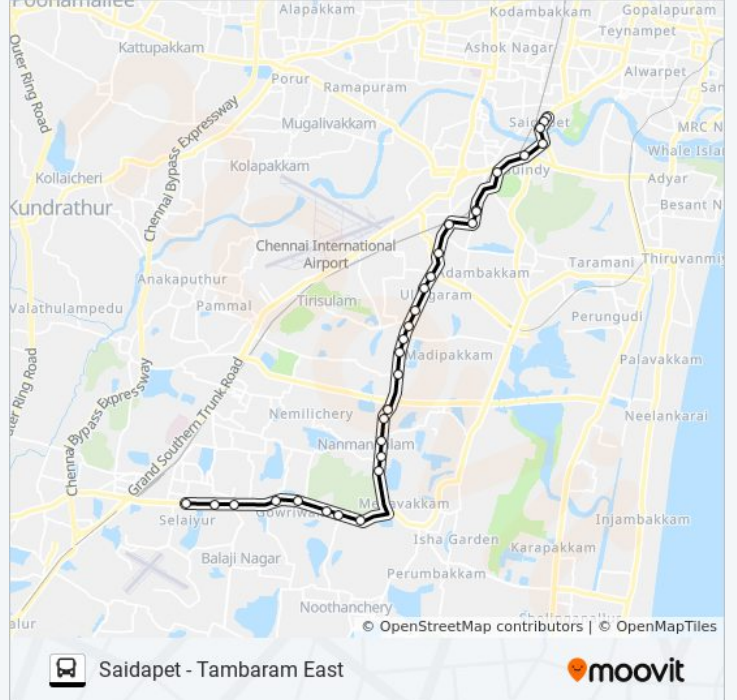

M11 bus Info**Direction:** Saidapet**Stops:** 31**Trip Duration:** 44 min**Line Summary:**

N.G.O.Colony

Mettupaliyam

Secretariat Colony

Guindy Railway Station

Chellammal College

Little Mount Metro Station

Panagal Maligai

Kalaignar Ache

Saidapet

Direction: Tambaram East

31 stops

[VIEW LINE SCHEDULE](#)

Saidapet

Saidapet Court / Taluk Office

Concorde Spic