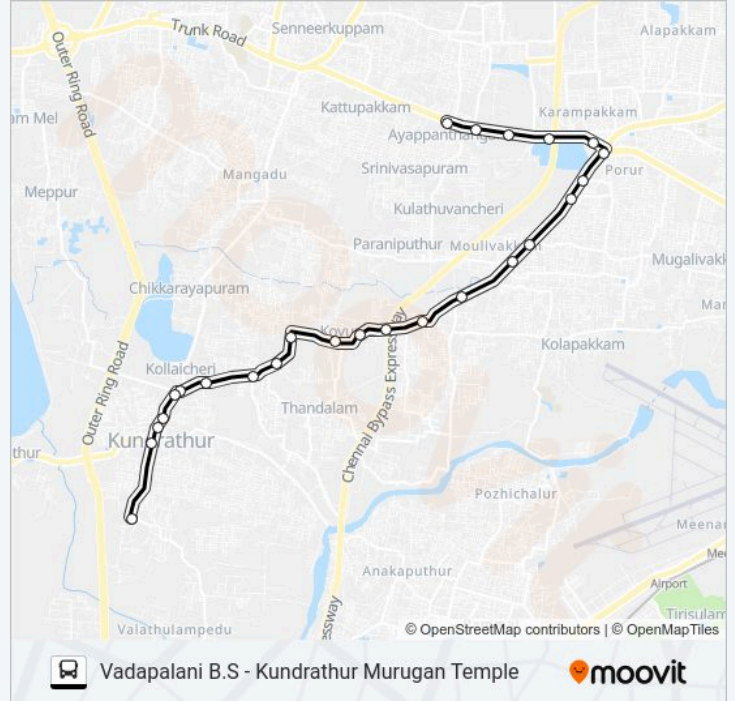

M88 bus Info**Direction:** Iyyappanthangal**Stops:** 25**Trip Duration:** 27 min**Line Summary:**

Porur

Retteri

Ramachandra Medical College

Iyyapanthangal

Iyyappanthangal Depot

Direction: Kundrathur B.S

31 stops