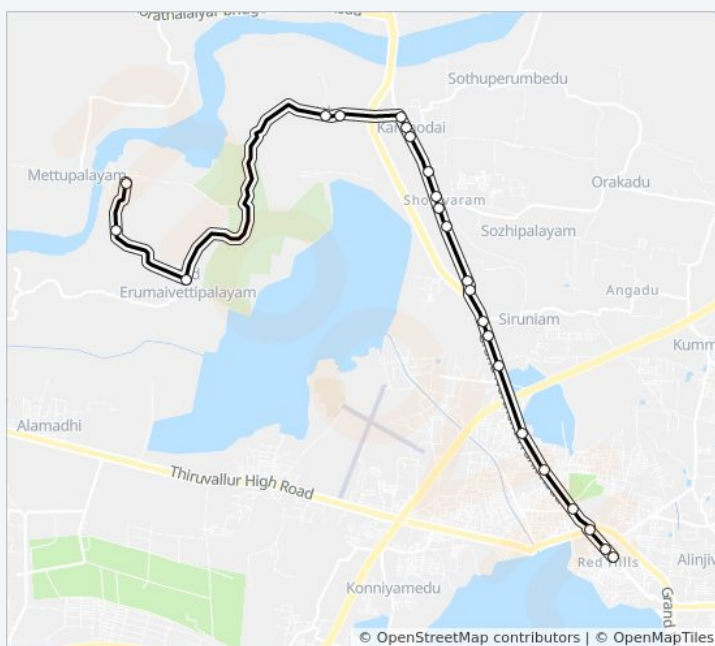

Sunday	8:40 PM
Monday	8:40 PM
Tuesday	8:40 PM
Wednesday	8:40 PM
Thursday	8:40 PM
Friday	8:40 PM
Saturday	8:40 PM

**114E bus Info**

**Direction:** Red Hills

**Stops:** 23

**Trip Duration:** 25 min

**Line Summary:**