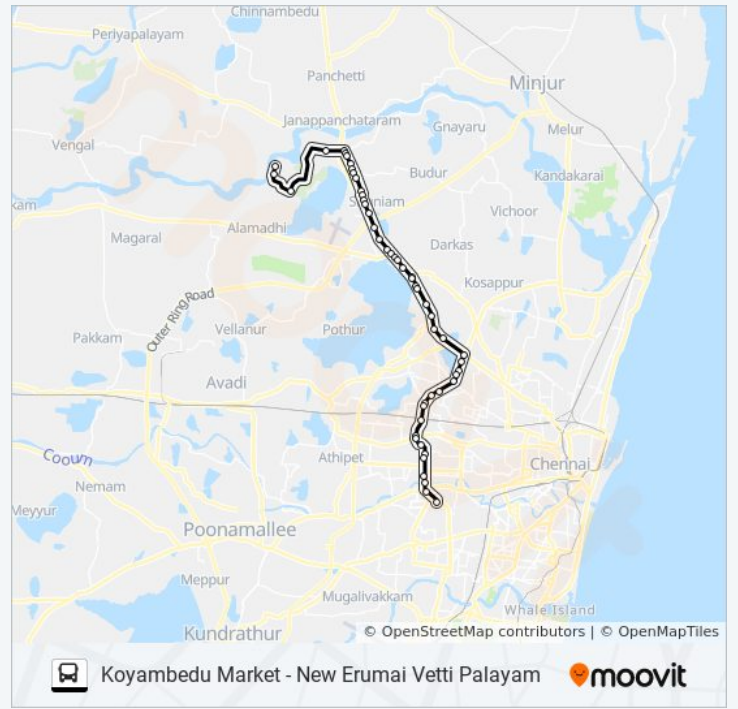

Kaikankuppam

Agrakaram

Senthil Nagar

Ambedkar Nagar

Retteri

Retteri

Shastri Nagar

Madhavaram Bypass

Madhavaram Bypass

Cycle Shop

Puzhal Camp

Puzhal Jail

Kavangarai

Sri Nallaghu Polytechnic College

Sivanthi College

Samiyar Madam

Ayurveda Ashramam

Redhills Market

Redhills Bus Terminal

Red Hills

Red Hills Thiruvallur Road Junction

MA Nagar

Padiyanallur Depot

Padiyanallur Check Post

Semilivaram

Vijaya Nallur

Siruniam Road Junction

Sholavaram

Sengalamman Nagar

Sholavaram 3

Sholavaram 2

Sholavaram

Sholavaram (Bdo Office)