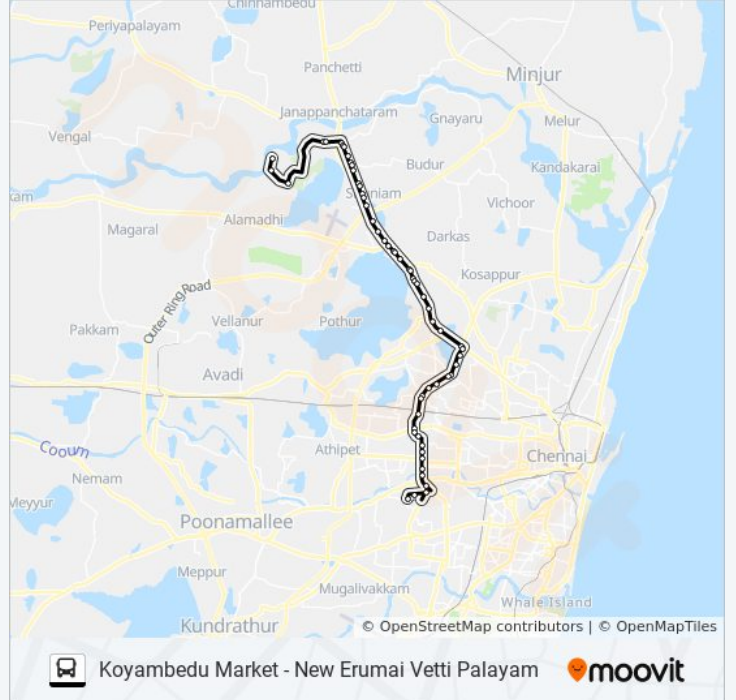

Red Hills X Road
Red Hills
Redhills Bus Terminal
Redhills Market
Ayurveda Ashramam
Samiyar Madam
Sivanthi College
Sri Nallaghu Polytechnic College
Polytechnic
Kavangarai
Puzhal Jail
Puzhal Camp
Cycle Shop
Madhavaram Bypass
Madhavaram Bypass
Madhavaram Bypass
Shastri Nagar
Retteri Signal
Kolathur Metro Water
Ambedkar Nagar
Senthil Nagar
Agrakaram
Kaikankuppam
T.B. Estate
Lucas Tvs
Wheels India Road Junction
Kovarthanagiri
Anna Nagar West
Thirumangalam
Thirumangalam Junction
Thirumangalam
Thirumangalam E.B.Office
Vijayakanth Kalayana Mandapam