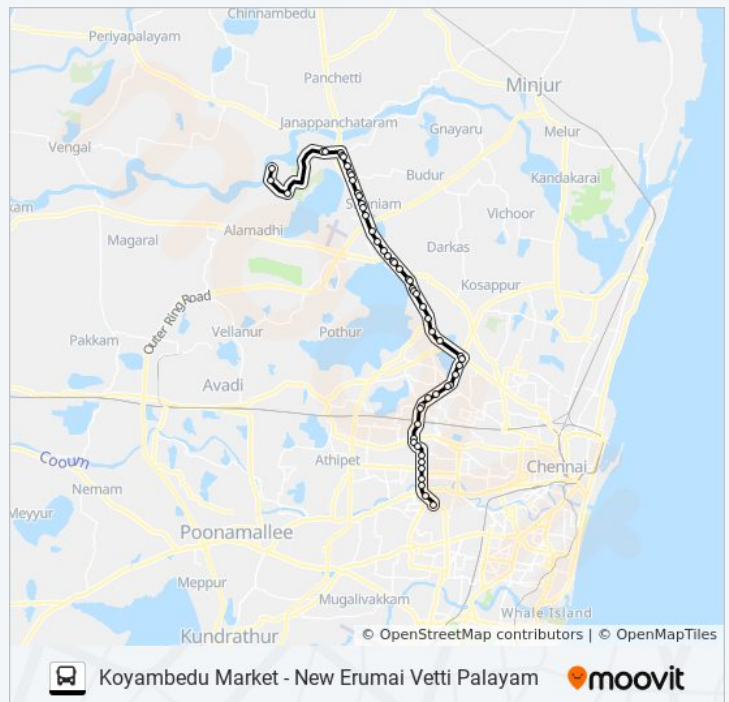

**114E bus Time Schedule**

M.G.R Koyambedu Route Timetable:

Sunday	9:40 AM - 5:05 PM
Monday	9:40 AM - 5:05 PM
Tuesday	9:40 AM - 5:05 PM
Wednesday	9:40 AM - 5:05 PM
Thursday	9:40 AM - 5:05 PM
Friday	9:40 AM - 5:05 PM
Saturday	9:40 AM - 5:05 PM

**114E bus Info**

**Direction:** M.G.R Koyambedu

**Stops:** 54

**Trip Duration:** 70 min

**Line Summary:**

Sivanthi College

Sri Nallaghu Polytechnic College

Polytechnic