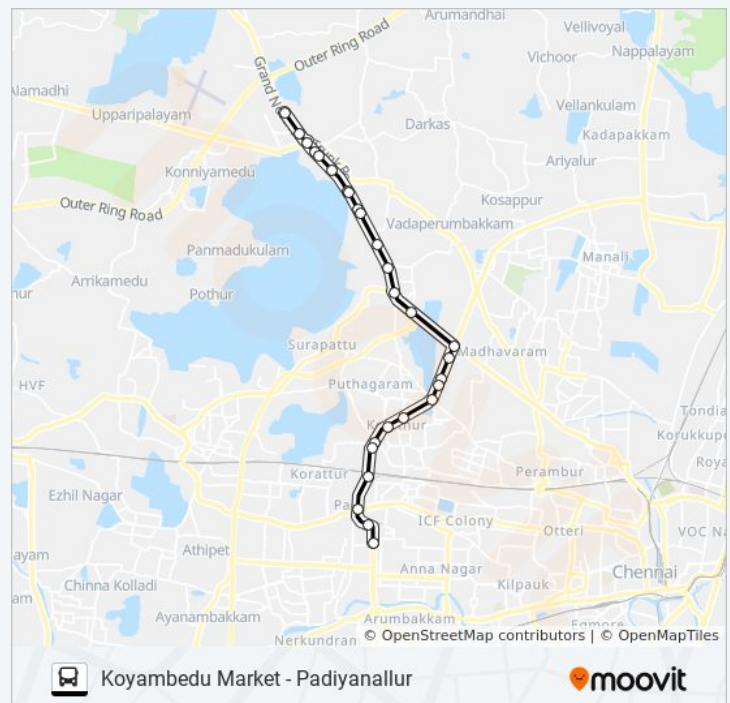

MA Nagar

Padiyanallur Depot

Direction: Padiyanallur / Redhills

27 stops

[VIEW LINE SCHEDULE](#)

Anna Nagar West

Kovarthanagiri

Lucas Tvs

T.B. Estate

Kaikankuppam

Agrakaram

Senthil Nagar

Ambedkar Nagar

Retteri

Retteri

Shastri Nagar

Madhavaram Bypass

Madhavaram Bypass

Cycle Shop

Puzhal Camp

Puzhal Jail

Kavangarai

Sri Nallaghu Polytechnic College

Sivanthi College

Samiyar Madam

Ayurveda Ashramam

Redhills Market

Redhills Bus Terminal

Red Hills

Red Hills Thiruvallur Road Junction

MA Nagar

Padiyanallur Depot

114P bus Time Schedule

Padiyanallur / Redhills Route Timetable:

Sunday	05:40 - 21:55
Monday	05:40 - 21:55
Tuesday	05:40 - 21:55
Wednesday	05:40 - 21:55
Thursday	05:40 - 21:55
Friday	05:40 - 21:55
Saturday	05:40 - 21:55

114P bus Info

Direction: Padiyanallur / Redhills

Stops: 27

Trip Duration: 32 min

Line Summary: