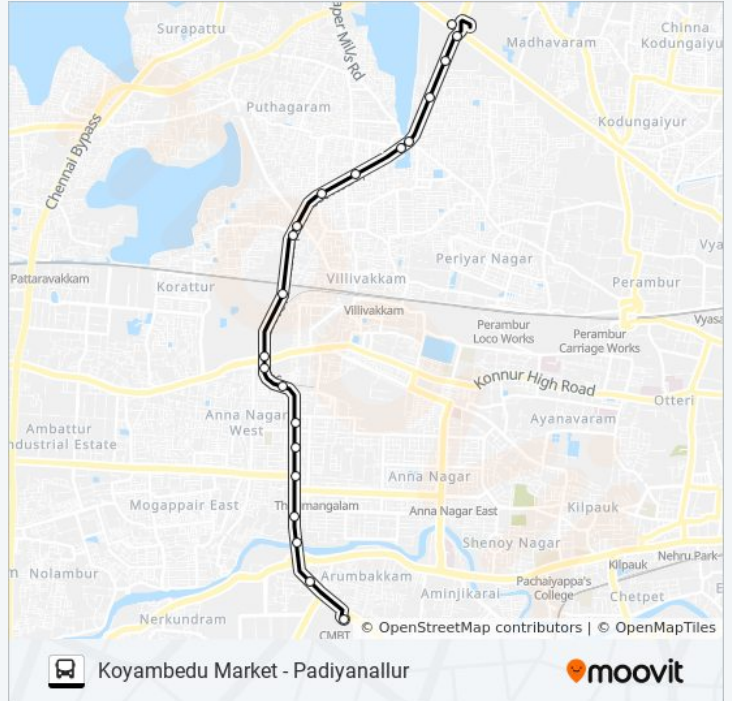

Sri Nallaghu Polytechnic College

Polytechnic

Kavangarai

Puzhal Jail

Puzhal Bus Stand

Puzhal Camp

Cycle Shop

Madhavaram Bypass

Madhavaram Bypass

Madhavaram Bypass

Shastri Nagar

Retteri Signal

Kolathur Metro Water

Ambedkar Nagar

Senthil Nagar

Agrakaram

Kaikankuppam

T.B. Estate

Lucas Tvs

Wheels India Road Junction

Kovarthanagiri

Anna Nagar West

Thirumangalam

Thirumangalam Junction

Thirumangalam

Thirumangalam E.B.Office

Vijayakanth Kalayana Mandapam

M.G.R.Koyambedu (C.M.B.T.)

114P bus Info

Direction: M.G.R.Koyambedu

Stops: 33

Trip Duration: 31 min

Line Summary:

Direction: Padiyanallur

36 stops

[VIEW LINE SCHEDULE](#)

Koyambedu Market

114P bus Time Schedule

Padiyanallur Route Timetable:

Sunday	07:00 - 20:05
Monday	07:00 - 20:05