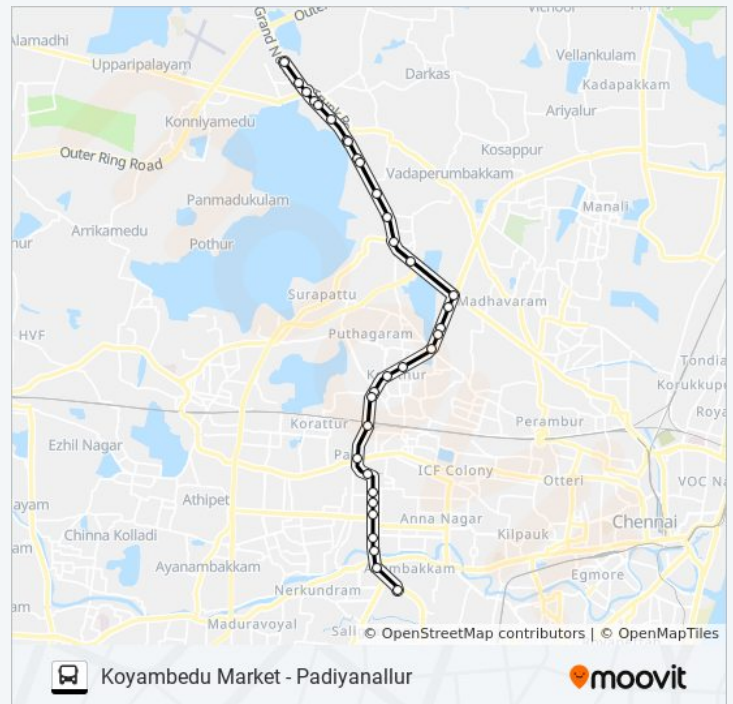

114P bus Info

Direction: Redhills / Padiyanallur

Stops: 33

Trip Duration: 45 min

Line Summary:

Red Hills

Red Hills Thiruvallur Road Junction

MA Nagar