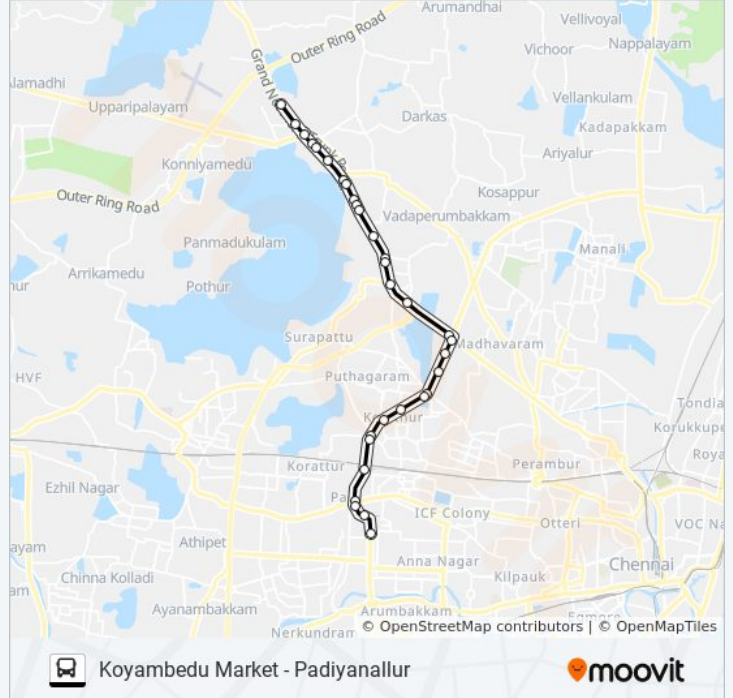

114P bus Time Schedule

Anna Nagar West Route Timetable:

Sunday	21:05
Monday	21:05
Tuesday	21:05
Wednesday	21:05
Thursday	21:05
Friday	21:05
Saturday	21:05

114P bus Info**Direction:** Anna Nagar West**Stops:** 31**Trip Duration:** 35 min**Line Summary:**

Kovarthanagiri

Anna Nagar West

Direction: Koyambedu Market

34 stops

[VIEW LINE SCHEDULE](#)

Redhills Bus Terminal

Redhills Market

Ayurveda Ashramam