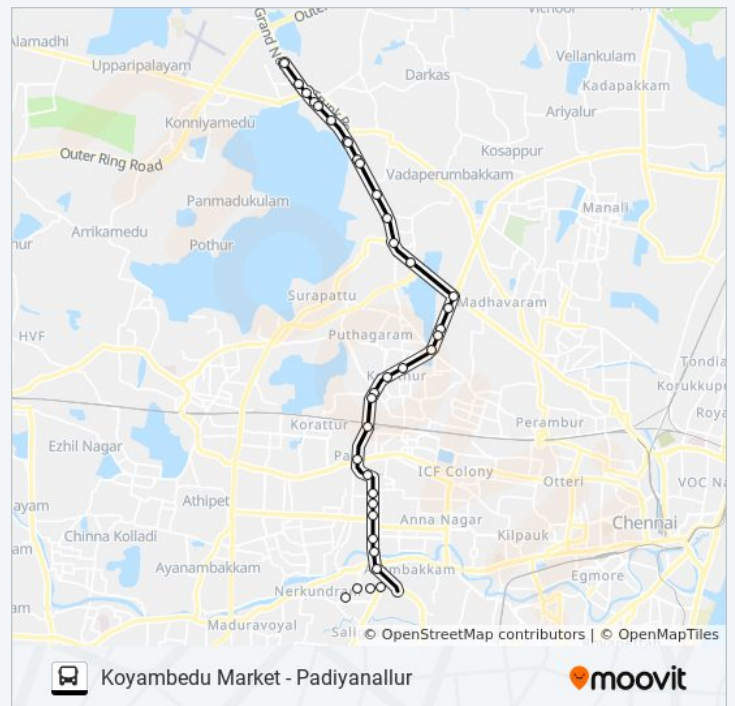

Tuesday	07:00 - 20:05
Wednesday	07:00 - 20:05
Thursday	07:00 - 20:05
Friday	07:00 - 20:05
Saturday	07:00 - 20:05

114P bus Info

Direction: Padiyanallur

Stops: 36

Trip Duration: 53 min

Line Summary:

MA Nagar

Padiyanallur Depot