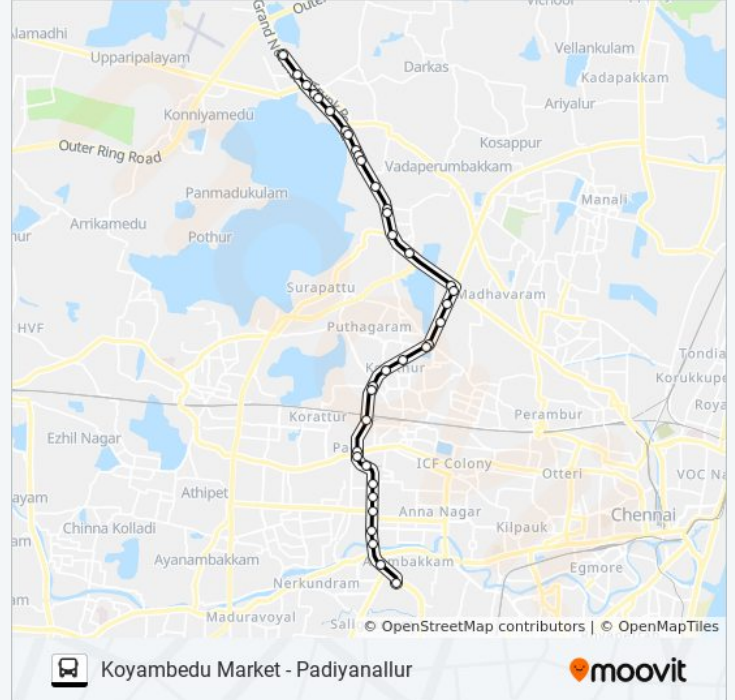

Thirumangalam Junction

Thirumangalam

Thirumangalam E.B.Office

Vijayakanth Kalayana Mandapam

M.G.R.Koyambedu (C.M.B.T.)

Direction: M.G.R.Koyambedu

33 stops

[VIEW LINE SCHEDULE](#)