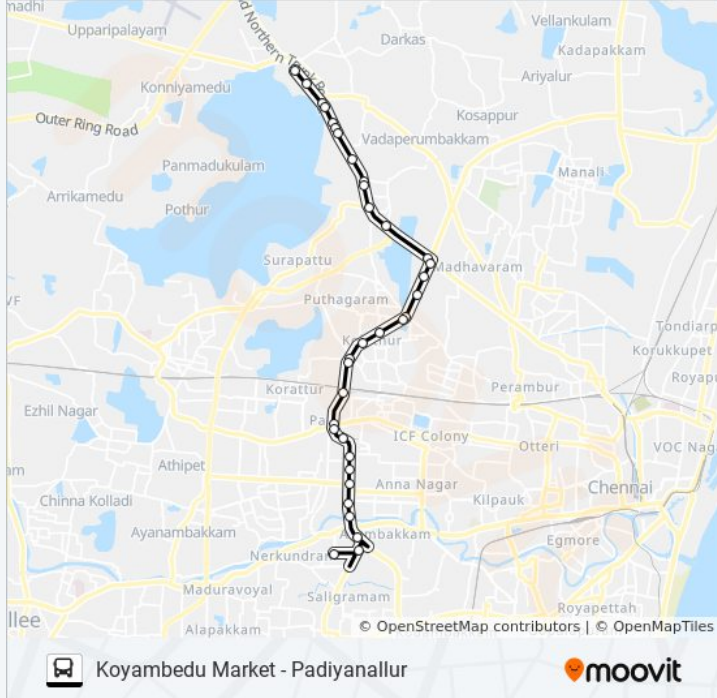

Direction: Koyambedu Market

Stops: 34

Trip Duration: 39 min

Line Summary:

Ambedkar Nagar

Senthil Nagar

Agrakaram

Kaikankuppam

Thirumangalam E.B.Office

Vijayakanth Kalayana Mandapam

Koyambedu Market Tambaram

Koyambedu Market

Direction: M.G.R.Koyambedu

37 stops

[VIEW LINE SCHEDULE](#)

Padiyanallur Depot