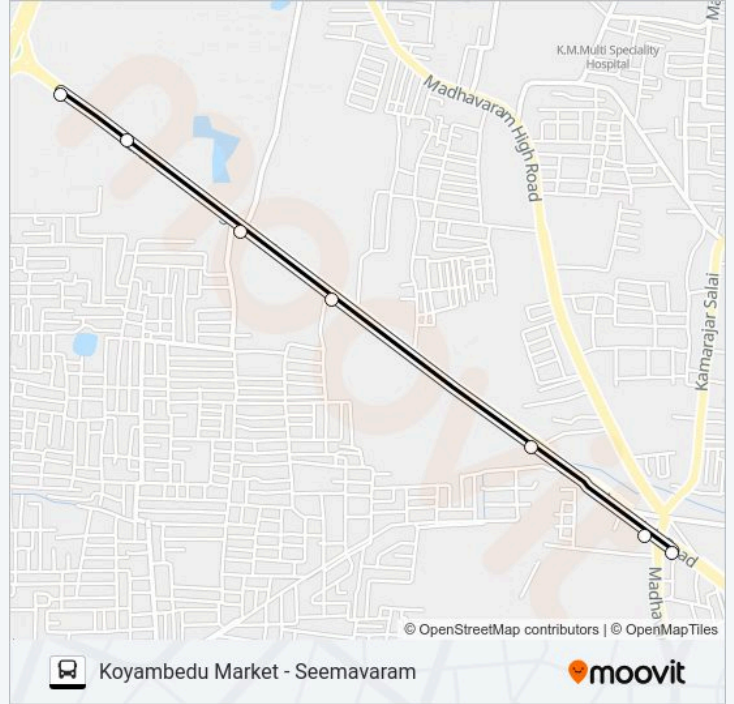

Madhavaram(Depot) Route Timetable:

Sunday	10:35
Monday	10:35
Tuesday	10:35
Wednesday	10:35
Thursday	10:35
Friday	10:35
Saturday	10:35

114S bus Info

Direction: Madhavaram(Depot)

Stops: 7

Trip Duration: 7 min

Line Summary:

Direction: Moolakadai

43 stops

[VIEW LINE SCHEDULE](#)

- Seemapuram
- Chinnamadiyoor
- Kanniampalayam
- Pudukuppam
- Nerkundram
- Sothupermedu
- Sozhavaram
- Karanodai Bus Stand
- Karanodai
- Sholavaram (Bdo Office)
- Sholavaram
- Sholavaram 2
- Sholavaram 3
- Sholavaram 4
- Sengalamman Nagar
- Sholavaram
- Siruniam Road Junction
- Vijaya Nallur