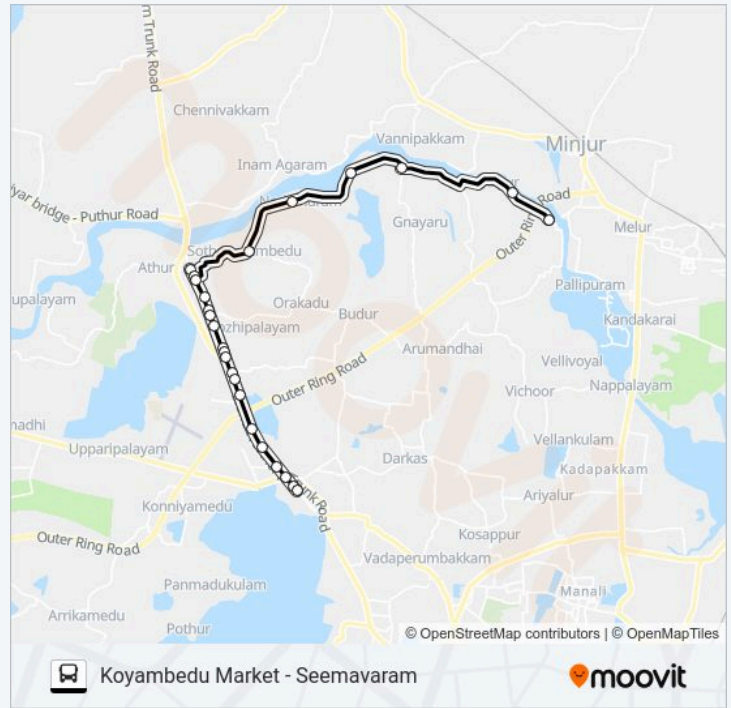

Friday 14:50 - 16:55
 Saturday 14:50 - 16:55

114S bus Info

Direction: Redhills
Stops: 25
Trip Duration: 39 min
Line Summary:

Direction: Seemavaram

56 stops
[VIEW LINE SCHEDULE](#)

Koyambedu Market
 Koyambedu Market
 Flowers Market
 Koyambedu P.S
 Vijayakanth Kalayana Mandapam
 Thirumangalam E.B.Office
 Thirumangalam
 Thirumangalam