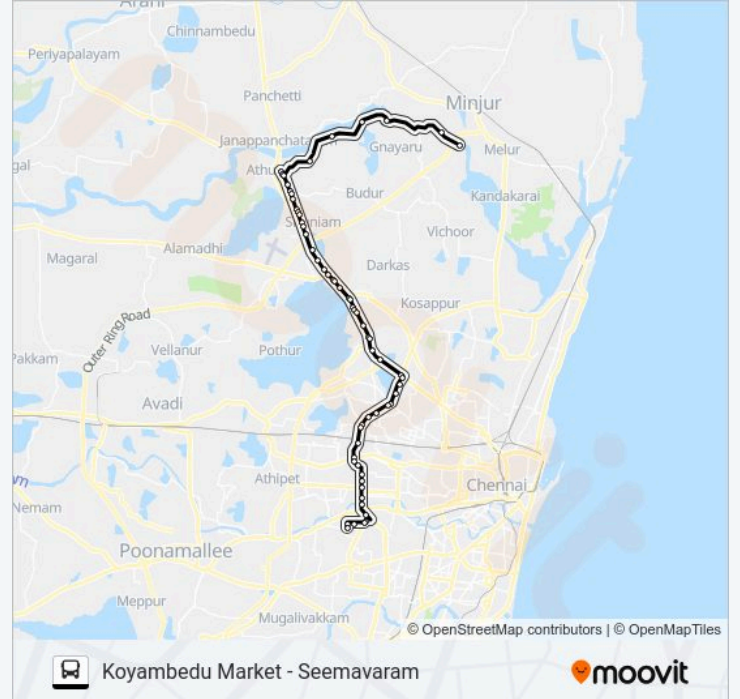

MA Nagar

Red Hills X Road

Red Hills

Redhills Bus Terminal

Redhills Market

Ayurveda Ashramam

Samiyar Madam

Sivanthi College

Sri Nallaghu Polytechnic College

Polytechnic

Kavangarai

Puzhal Jail

Puzhal Bus Stand

Puzhal Camp

Cycle Shop

Madhavaram Bypass

Madhavaram Bypass

Madhavaram Bypass

Shastri Nagar

Retteri Signal

Kolathur Metro Water

Ambedkar Nagar

Senthil Nagar

Agrakaram

Kaikankuppam

T.B. Estate

Lucas Tvs

Wheels India Road Junction

Kovarthanagiri

Anna Nagar West

Thirumangalam

Thirumangalam Junction