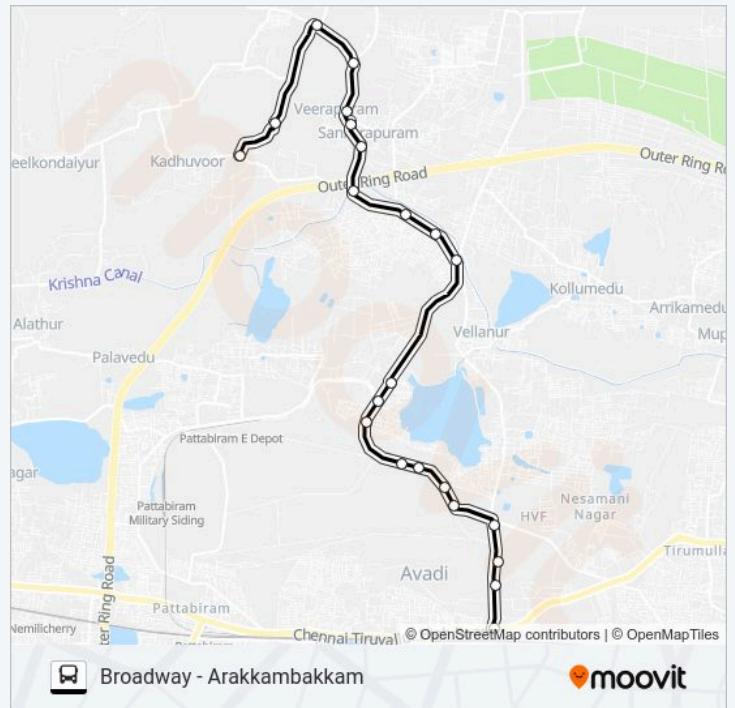

Anna Nagar
Sri Bharathi Nagar
Vel Tech Junction
Air Force Station
Crpf
Brindavan Nagar
Adam Gate
Military Hospital
Kalaingar Nagar
Hvf Main Gate
H.V.F Hospital / Kovilpadagai Road Junction
Bharathiyar Nagar
Post Office Avadi
Avadi (H.V.F Road)

Direction: Avadi
Stops: 22
Trip Duration: 29 min
Line Summary:

Direction: Broadway

65 stops
[VIEW LINE SCHEDULE](#)

Arakkambakkam
Arakkambakkam
Arakkambakkam Road Junction
Bangarampettai
Veerapuram Rice Mill
Veerapuram
Viraliyur Kodi
Veerapuram Road Junction
Anna Nagar
Sri Bharathi Nagar
Vel Tech Junction
Air Force Station
Crpf
Brindavan Nagar
Adam Gate

120A bus Time Schedule

Broadway Route Timetable:

Sunday	08:00 - 15:20
Monday	08:00 - 15:20
Tuesday	08:00 - 15:20
Wednesday	08:00 - 15:20
Thursday	08:00 - 15:20
Friday	08:00 - 15:20
Saturday	08:00 - 15:20

120A bus Info

Direction: Broadway
Stops: 65
Trip Duration: 82 min
Line Summary: