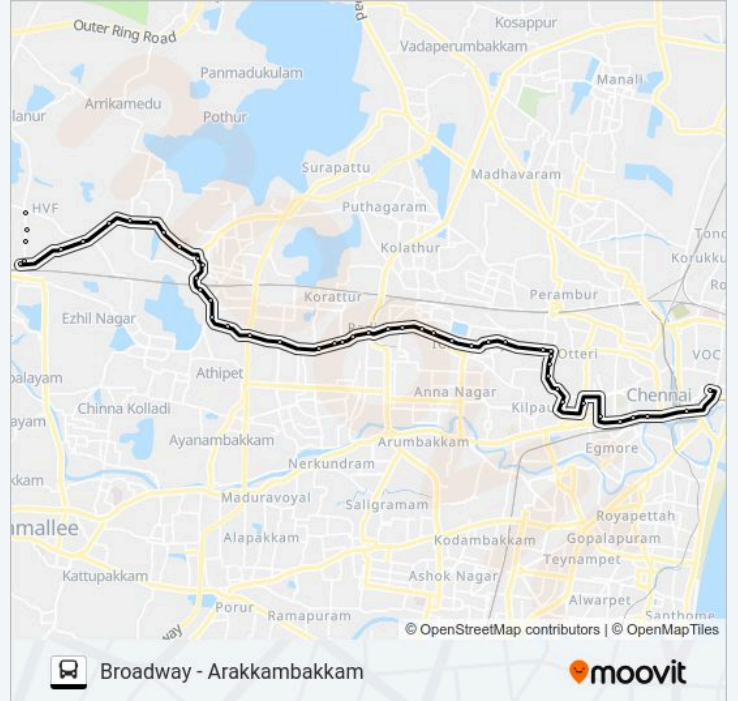

Military Hospital
Kalaingar Nagar
Hvf Main Gate
H.V.F Hospital / Kovilpadagai Road Junction
Bharathiyar Nagar
Post Office Avadi
Avadi (H.V.F Road)
Tube Products Of India
Murugappa Polytechnic
Vaishnavi Nagar
Thirumullaivoyal
Manikandapuram
Vivekananda School
Stedeford Hospital
Ambathur O.T (Rakki Cinema)
Ambathur O.T.Bus Stand
Ti School
Uzhavar Santhai
Canara Bank
Dunlop
T.I. Miller
Ambathur Telephone Exchange
Ambattur Industrial Estate
Britannia Industries Ltd.
Edai Street
Junction Of Central Avenue & Erikarai
Padi Lucas Tvs
Padi / Wheels India
Sidco Nagar
Nathamuni Talkies
Kalpana Hotel
Kallukadai