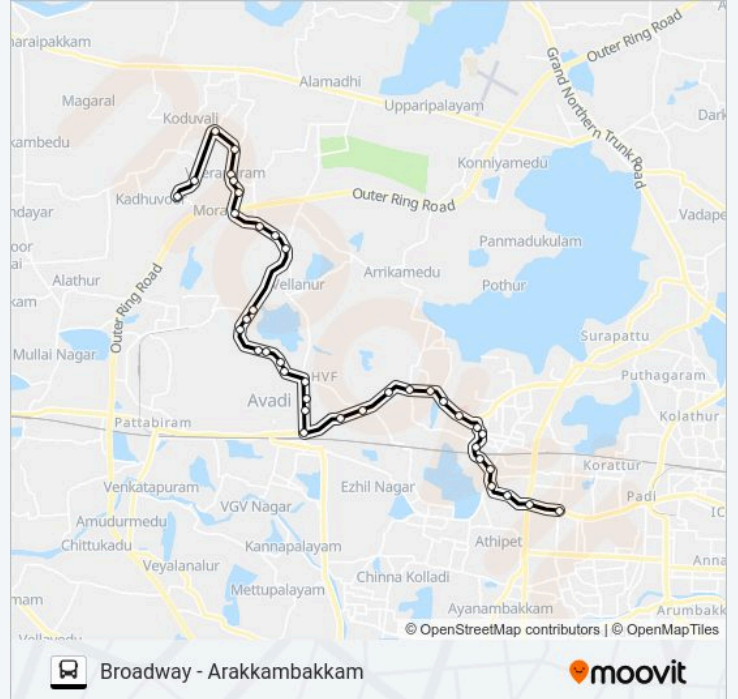

Avadi (H.V.F Road)

Tube Products Of India

Murugappa Polytechnic

Vaishnavi Nagar

Thirumullaivoyal

Manikandapuram

Vivekananda School

Stedeford Hospital

Ambathur O.T (Rakki Cinema)

Ambathur O.T.Bus Stand

Ti School

Uzhavar Santhai

Canara Bank

Dunlop

T.I. Miller

Ambathur Telephone Exchange

Ambattur Industrial Estate

Direction: Arakkambakkam

65 stops

[VIEW LINE SCHEDULE](#)

Broadway

M.G.R.Central Station

Everest

Thinathanthi

Ywca

Dharmaprakash/Petrol Bunk

Motcham

Kelleys

Medavakkam

Mental Hospital

Esi

Ramalinga Puram

120A bus Time Schedule

Arakkambakkam Route Timetable:

Sunday	04:20 - 20:45
Monday	04:20 - 20:45
Tuesday	04:20 - 20:45
Wednesday	04:20 - 20:45
Thursday	04:20 - 20:45
Friday	04:20 - 20:45
Saturday	04:20 - 20:45

120A bus Info

Direction: Arakkambakkam

Stops: 65

Trip Duration: 52 min

Line Summary: