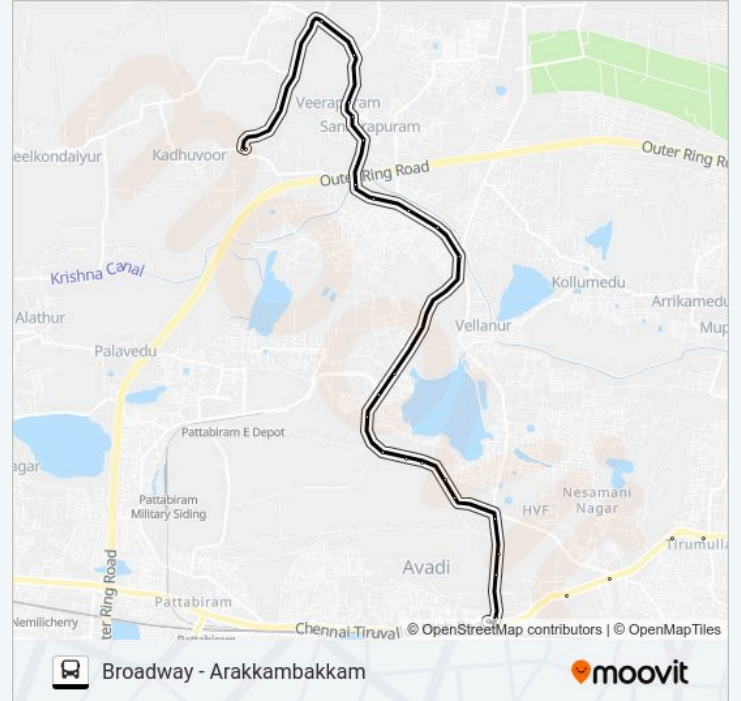

Ayanavaram Depot

Sayani

Joint Office

Railway Quarters

Kamabar Arangam

I.C.F.

Kallu Kadai

Kalpana Hotel

Nathamuni Talkies

Sidco Nagar

Padi Lucas Tvs

Junction Of Central Avenue & Erikarai

Britannia Industries Ltd.

Mannur Pettai

Ambattur Industrial Estate

Ambathur Telephone Exchange

T.I. Miller

Dunlop

Canara Bank

Uzhavar Santhai

Ti School

Ambathur O.T.Bus Stand

Ambathur O.T (Rakki Cinema)

Stedford Hospital

Vivekananda School

Manikandapuram

Thirumullaivoyal

Vigneshwara Nagar

Murugappa Polytechnic

Tube Products Of India

Avadi (H.V.F Road)

Post Office Avadi