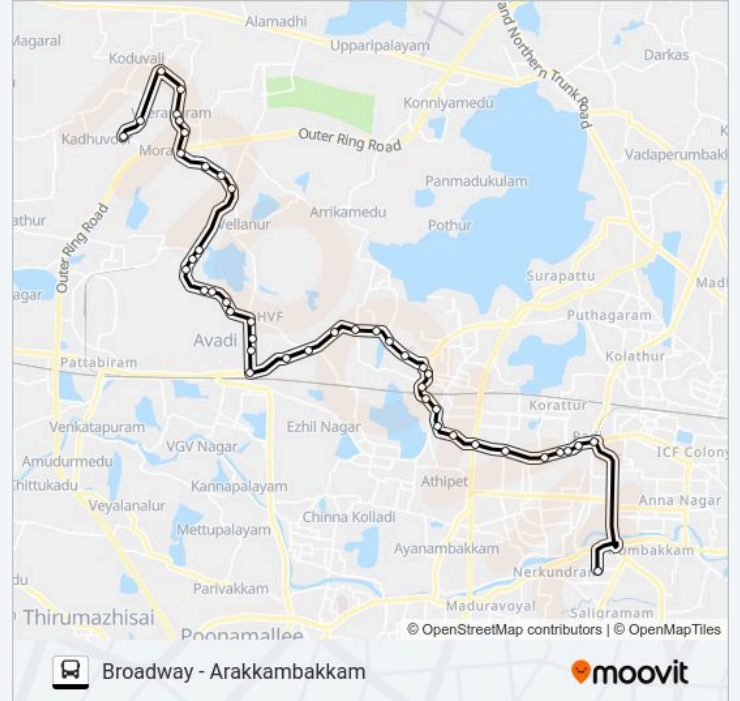

Air Force Station

Crpf

Brindavan Nagar

Adam Gate

Military Hospital

Kalaignar Nagar

Hvf Main Gate

H.V.F Hospital / Kovilpadagai Road Junction

Bharathiyar Nagar

Post Office Avadi

Avadi (H.V.F Road)

Tube Products Of India

Murugappa Polytechnic

Vaishnavi Nagar

Thirumullaivoyal

Manikandapuram

Vivekananda School

Stedeford Hospital

Ambathur O.T (Rakki Cinema)

Ambathur O.T.Bus Stand

Ti School

Uzhavar Santhai

Canara Bank

Dunlop

T.I. Miller

Ambathur Telephone Exchange

Ambattur Industrial Estate

Britannia Industries Ltd.

Edai Street

Junction Of Central Avenue & Erikarai

Padi Lucas Tvs

Padi / Wheels India