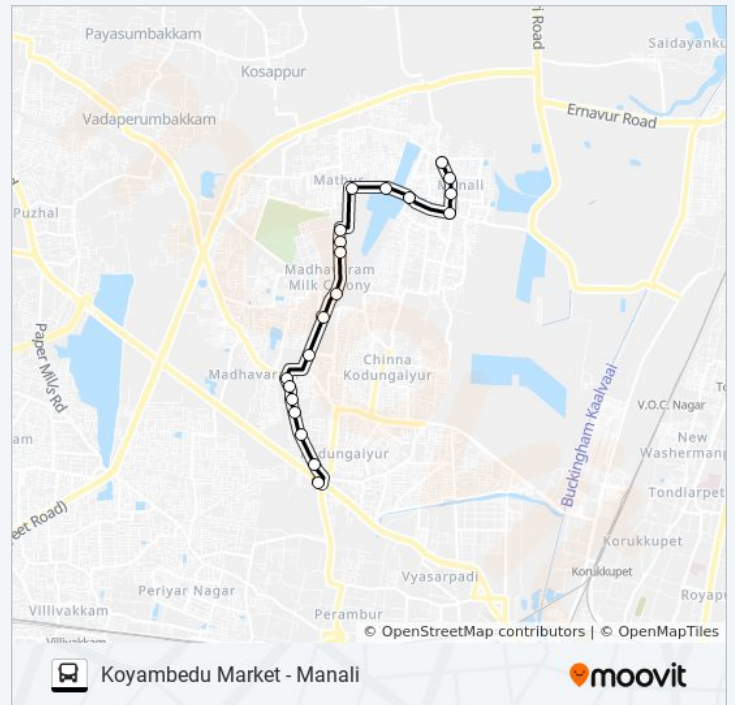

Anthony Hospital

Murrari Hospital

Madhavaram Shoe Factory

Moolakadai Market

Moolakadai

**Direction:** Moolakadai

**Stops:** 20

**Trip Duration:** 17 min

**Line Summary:**

121A bus time schedules and route maps are available in an offline PDF at [moovitapp.com](https://moovitapp.com). Use the [Moovit App](#) to see live bus times, train schedule or subway schedule, and step-by-step directions for all public transit in Chennai.