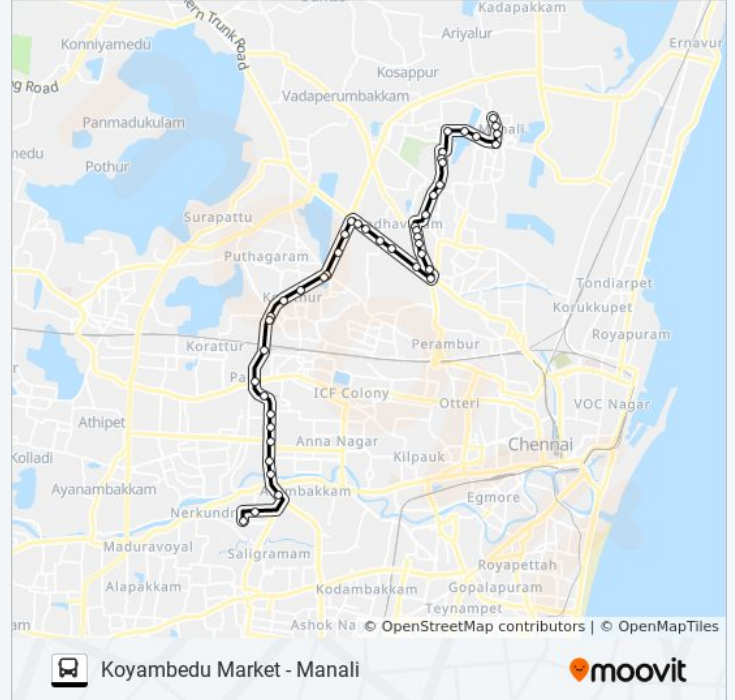

Anna Nagar West

Thirumangalam

Thirumangalam Junction

Thirumangalam

Thirumangalam E.B.Office

Vijayakanth Kalayana Mandapam

Koyambedu Market

Koyambedu Market

**Direction: M.G.R.Koyambedu**

44 stops

[VIEW LINE SCHEDULE](#)

Manali Mtc Bus Terminal

Madha Koil

Manali Government High School

Avurikollaimedu

Manali

Anthony Hospital

Murrari Hospital

Madhavaram Shoe Factory

Moolakadai Market

Moolakadai

**Direction:** Moolakadai

**Stops:** 20

**Trip Duration:** 17 min