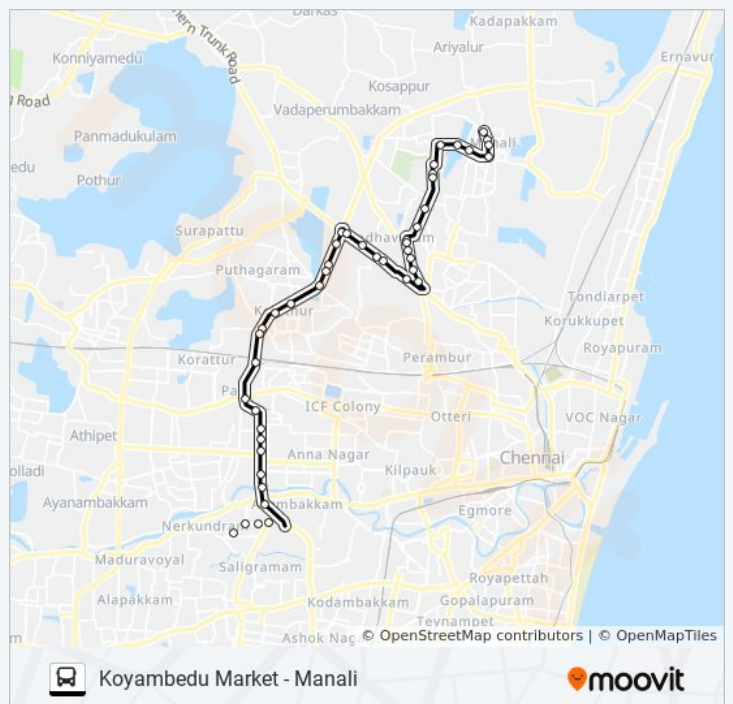

**121A bus Info**

**Direction:** Manali

**Stops:** 45

**Trip Duration:** 49 min

**Line Summary:**

Kalpana

Kanakan Chathiram

Madhavaram Bus Depot