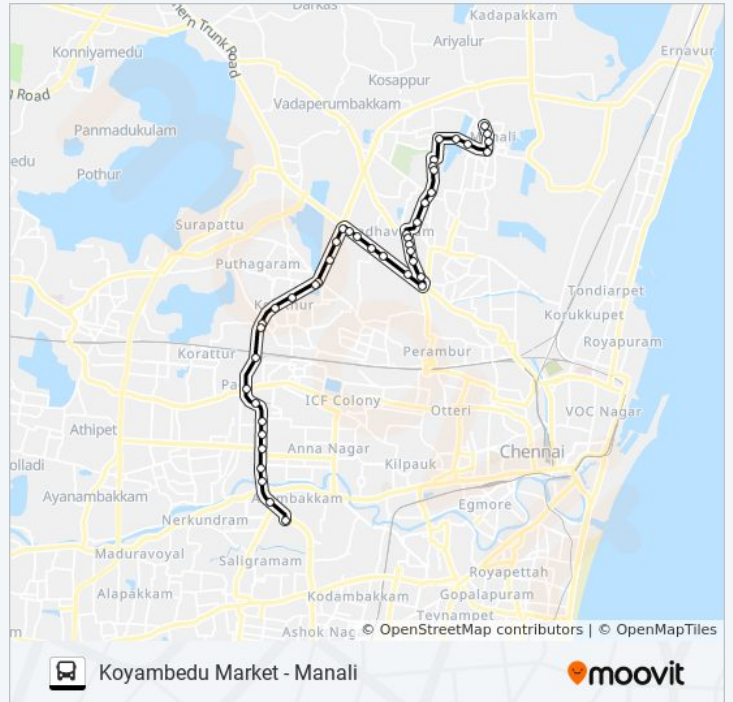

### 121A bus Info

**Direction:** M.G.R.Koyambedu

**Stops:** 44

**Trip Duration:** 54 min

**Line Summary:**

Thirumangalam Junction

Thirumangalam

Thirumangalam E.B.Office