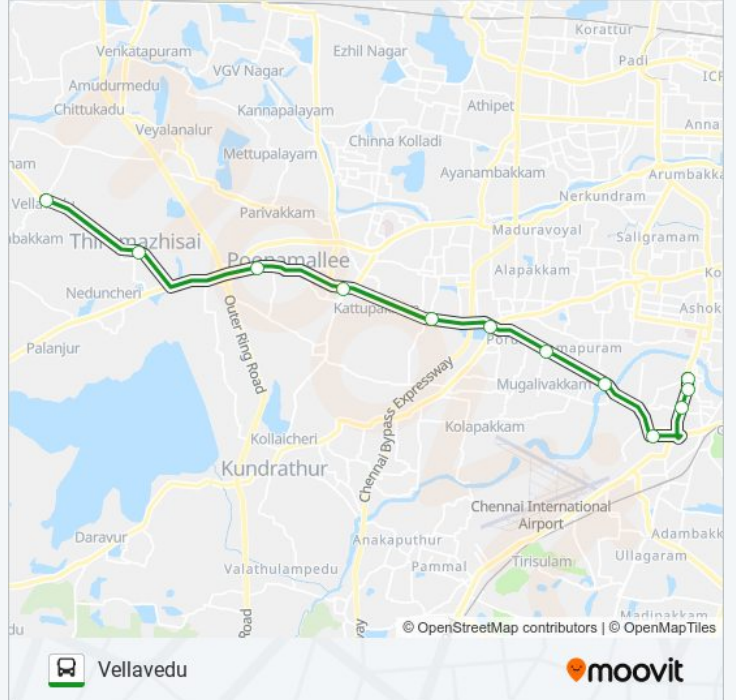

Direction: Vellavedu

12 stops

[VIEW LINE SCHEDULE](#)

- Ekkattuthangal
- Ekkattuthangal / Ambul Nagar
- CIPET
- Butt Road
- Ramapuram
- Mugalivakkam
- Porur
- Iyyapanthangal
- Kumunanchavadi
- Poonamallee
- Thirumazhisai
- Vellavedu Bus Stop

154E bus Time Schedule

Vellavedu Route Timetable:

Sunday	08:05 - 18:55
Monday	08:05 - 18:55
Tuesday	08:05 - 18:55
Wednesday	08:05 - 18:55
Thursday	08:05 - 18:55
Friday	08:05 - 18:55
Saturday	08:05 - 18:55

154E bus Info

Direction: Vellavedu

Stops: 12

Trip Duration: 26 min

Line Summary:

154E bus time schedules and route maps are available in an offline PDF at moovitapp.com. Use the Moovit App to see live bus times, train schedule or subway schedule, and step-by-step directions for all public transit in Chennai.