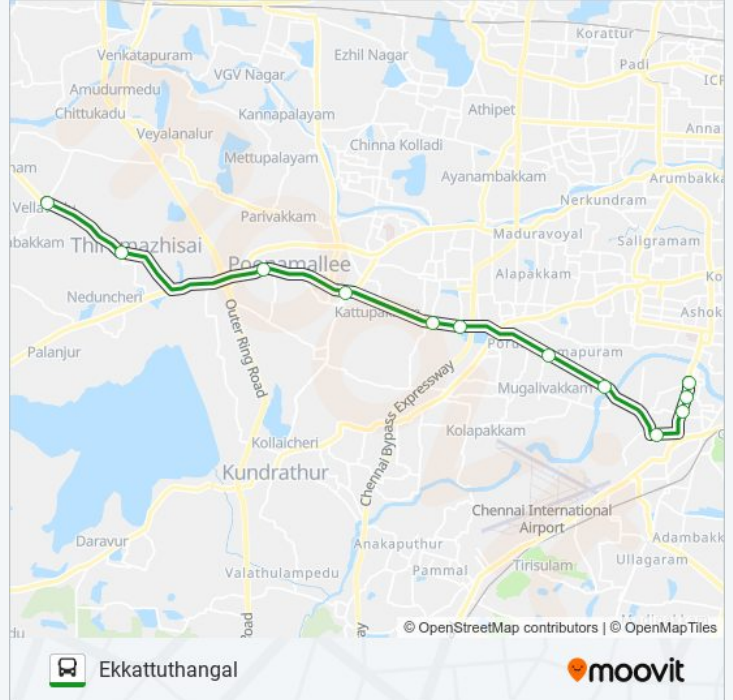

154E

Ekkattuthangal

Get The App

The 154E bus line (Ekkattuthangal) has 2 routes. For regular weekdays, their operation hours are:

(1) Ekkattuthangal: 06:40 - 17:30(2) Vellavedu: 08:05 - 18:55

Use the Moovit App to find the closest 154E bus station near you and find out when is the next 154E bus arriving.

Porur Retteri (Karambakkam Chettiyar Agaram Main Road)

Mugalivakkam

Ramapuram

Butt Road

CIPET

Ekkatuthangal / Ambul Nagar

Ekkatuthangal

154E bus Time Schedule

Direction: Vellavedu

12 stops

[VIEW LINE SCHEDULE](#)

- Ekkattuthangal
- Ekkattuthangal / Ambul Nagar
- CIPET
- Butt Road
- Ramapuram
- Mugalivakkam
- Porur
- Iyyapanthangal
- Kumunanchavadi
- Poonamallee
- Thirumazhisai
- Vellavedu Bus Stop

154E bus Time Schedule

Vellavedu Route Timetable:

Sunday	08:05 - 18:55
Monday	08:05 - 18:55
Tuesday	08:05 - 18:55
Wednesday	08:05 - 18:55
Thursday	08:05 - 18:55
Friday	08:05 - 18:55
Saturday	08:05 - 18:55