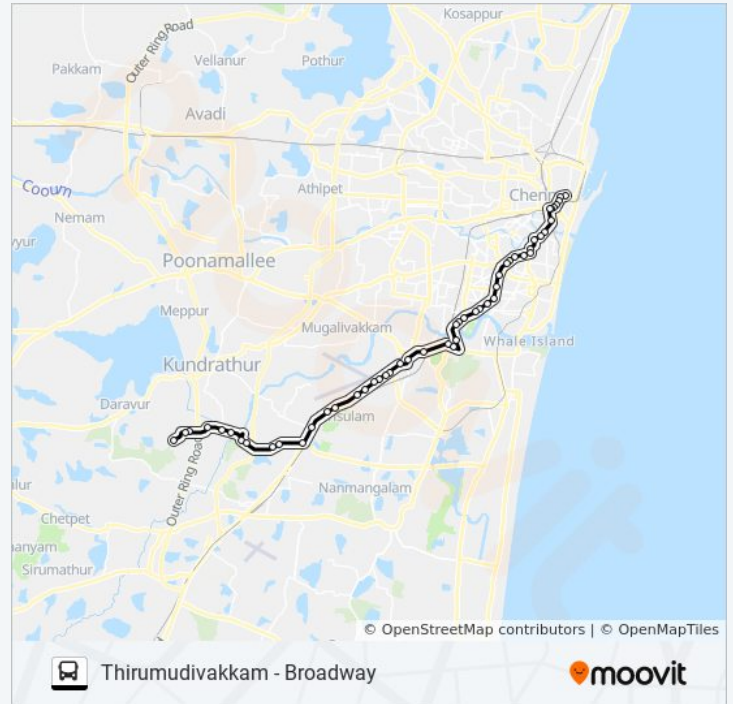

### 155A bus Info

**Direction:** Pazhanthandalam

**Stops:** 52

**Trip Duration:** 22 min

**Line Summary:**

Airport Quarters

Meenambakkam

Airport Metro Station