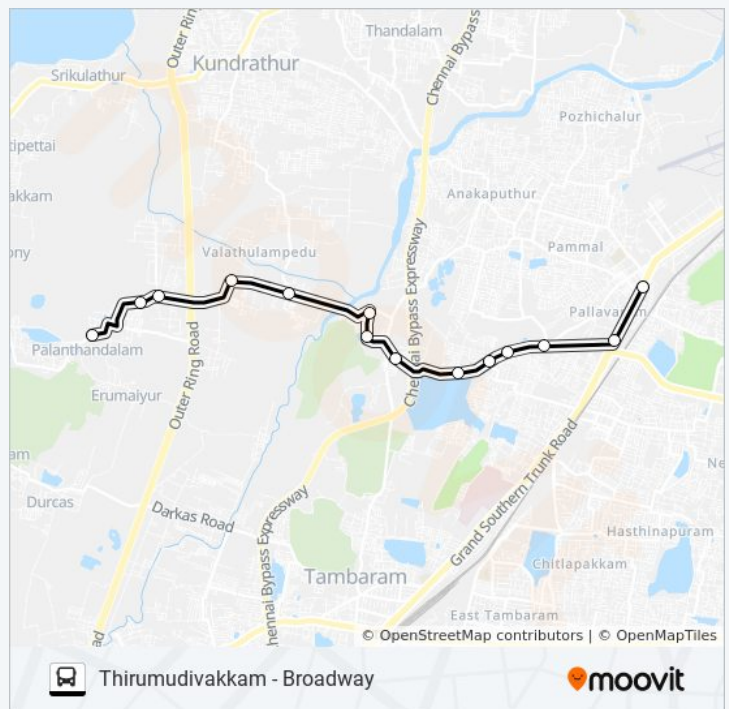

**155A bus Info**

**Direction:** Pallavaram

**Stops:** 14

**Trip Duration:** 21 min

**Line Summary:**

**Direction: Pazhanthandalam**

52 stops

[VIEW LINE SCHEDULE](#)