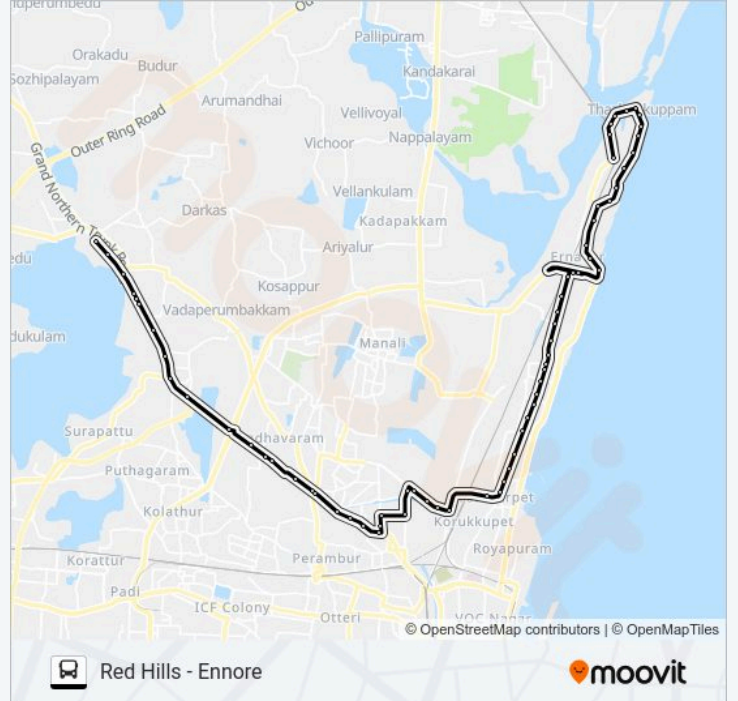

157E bus Time Schedule

Ennore Route Timetable:

Sunday	06:40 - 18:40
Monday	06:40 - 18:40
Tuesday	06:40 - 18:40
Wednesday	06:40 - 18:40
Thursday	06:40 - 18:40
Friday	06:40 - 18:40
Saturday	06:40 - 18:40

157E bus Info

Direction: Ennore

Stops: 67

Trip Duration: 90 min

Line Summary:

Vyasarpadi Depot
M.K.B. Nagar
Mkb Nagar Bus Depot
Krishna Moorthy Nagar
Kuppai Medu
Ezhil Nagar
Sunnambu Kalvoy
Korukkupet P.S
Vaidyanathan Street
Apollo Hospital
Tondiarpet Bus Depot
Lakshmi Kovil
Cross Road
Toll Gate
Thangal
Kaladi Pet
Thiruvottiyur Police Station
Ellaiamman Kovil
Raja Kadai
Theradi
Thiruvottiyur Market
Vellayan Chettiyar School
Thiruvotriyur Metro Station
Thiruvotriyur
Wimco Nagar
Itc
Ernavoor Gate
Lift Gate
Bharathiyar Nagar
Netaji Nagar
Ici
Annai Sivakami Nagar