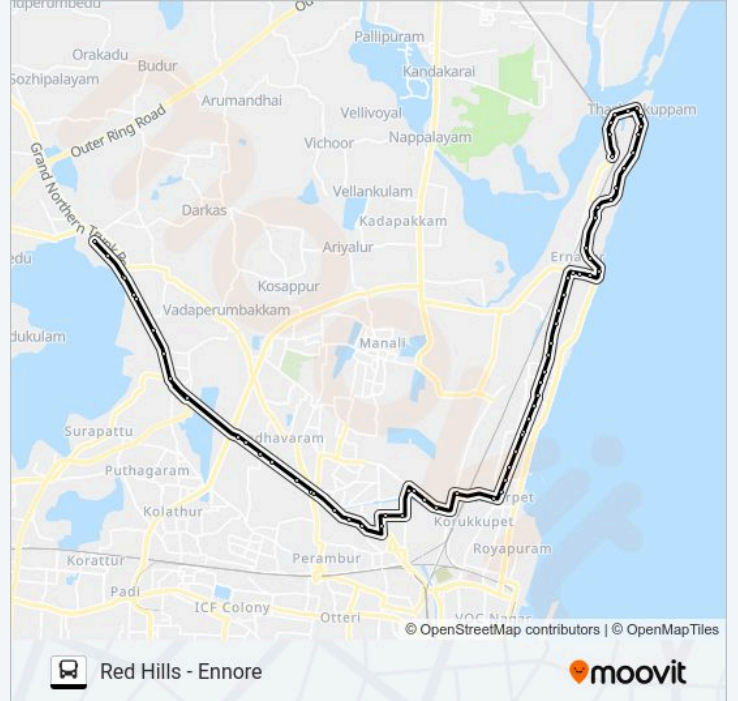

Ici

Netaji Nagar

Bharathiyar Nagar

Ramakrishna Nagar

Bharath Nagar

Ernavoor Gate

Itc

Wimco Nagar

Thiruvotriyur

Thiruvotriyur Metro Station

Vellayan Chettiyar School

Thiruvottiyur Market

Raja Kadai

Ellaiamman Kovil

Thiruvottiyur Police Station

Kaladi Pet

Thangal

Toll Gate

Tollgate

Cross Road

Lakshmi Kovil

Tondiarpet

Tondiarpet Cholera Hospital

Sagar Tower

Tondiarpet

Sunnambu Kalvoy

Ezhil Nagar

Kuppai Medu

Krishna Moorthy Nagar

M.K.B. Nagar East

M.K.B. Nagar

Vyasarjadi Depot