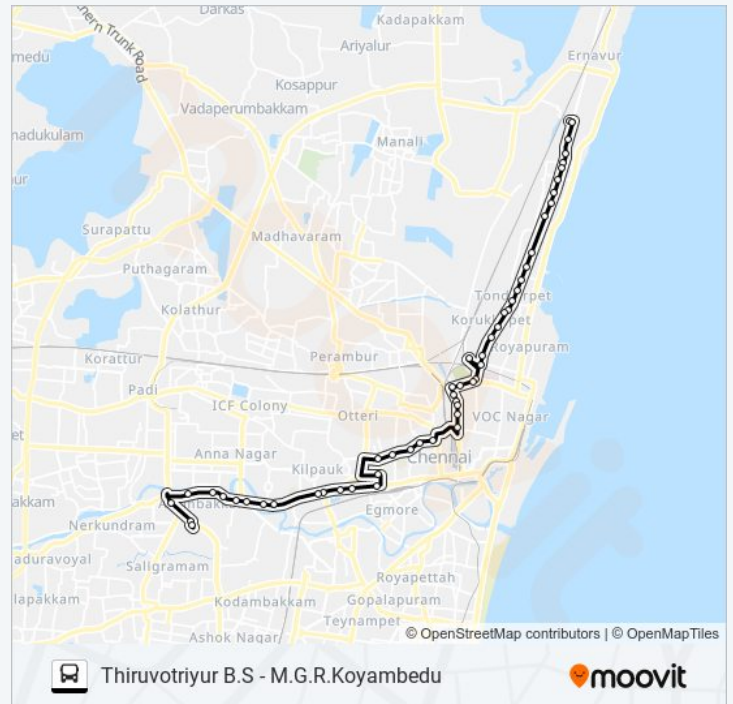

159A bus Info**Direction:** M.G.R Koyambedu**Stops:** 39**Trip Duration:** 40 min**Line Summary:**

Salt Quarters

Choolai P.O

Veperi

Sangam Theatre

Neyveli House

Kmc

Taylor's Road

Sunday	04:45 - 21:40
Monday	04:45 - 21:40
Tuesday	04:45 - 21:40
Wednesday	04:45 - 21:40
Thursday	04:45 - 21:40
Friday	04:45 - 21:40
Saturday	04:45 - 21:40

159A bus Info

Direction: Thiruvotriyur B.S

Stops: 52

Trip Duration: 57 min

Line Summary:

Pandian Theatre

Maharani

Washermenpet Post Office

Manikundu Clock Tower

Agasthiya Theatre

Tondiarpet