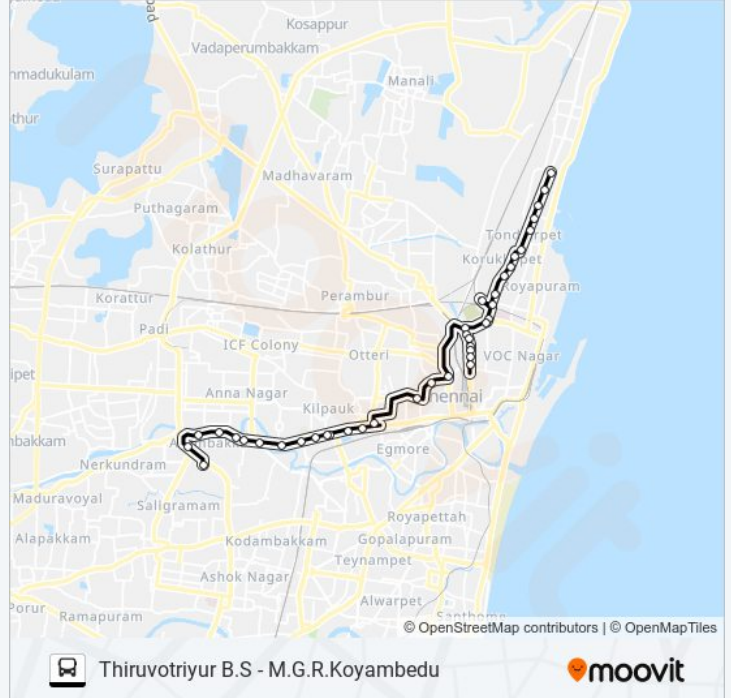

Use the Moovit App to find the closest 159A bus station near you and find out when is the next 159A bus arriving.

Direction: M.G.R Koyambedu

39 stops

[VIEW LINE SCHEDULE](#)

Tollgate
Cross Road
Lakshmi Kovil
Tondiarpet
Tondiarpet Cholera Hospital
Agasthiya Theatre
Manikundu Clock Tower
Washermenpet
Maharani Theatre
Pandian Theatre
Cemetery Road
Pencil Factory
Mint Terminus
Vallalar Nagar
Moolakkothanam
Padmanabha Theatre
Pathamanapan
Krishna Talkies
Thirupalli Bus Stop
Thirupalli
Regal

159A bus Info**Direction:** M.G.R Koyambedu**Stops:** 39**Trip Duration:** 40 min**Line Summary:**

Salt Quarters

Choolai P.O

Veperi

Sangam Theatre

Neyveli House

Kmc

Taylor's Road

Arumbakkam

Vijayakanth Kalayana Mandapam

M.G.R.Koyambedu (C.M.B.T.)

Direction: M.G.R.Koyambedu

48 stops

[VIEW LINE SCHEDULE](#)

Thiruvotriyur Depot

Thiruvotriyur Metro Station

159A bus Info

Direction: M.G.R.Koyambedu

Stops: 48

Trip Duration: 55 min

Line Summary:

Tondiarpet

Tondiarpet Cholera Hospital

Agasthiya Theatre