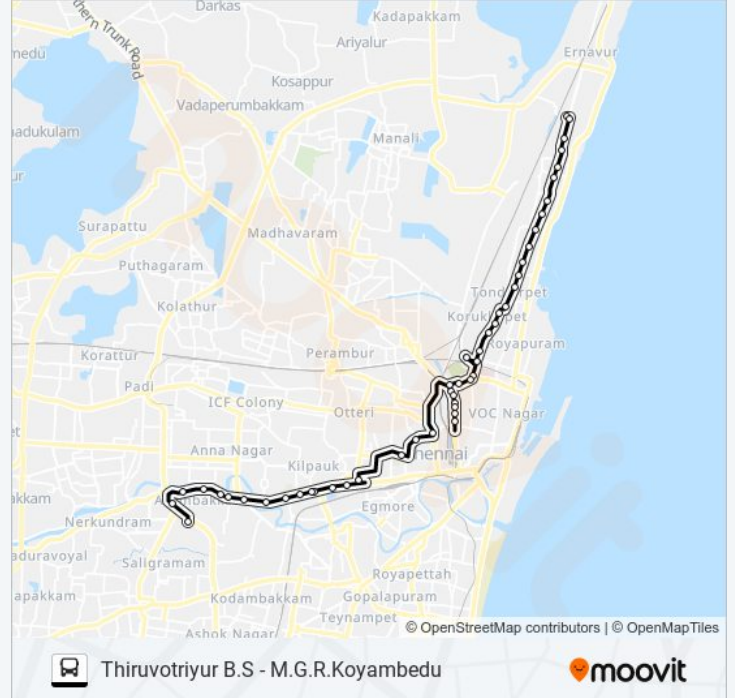

Tondiarpet

Tondiarpet Cholera Hospital

Agasthiya Theatre

Manikundu Clock Tower

Washermenpet

Maharani Theatre

Pandian Theatre

Cemetery Road

Pencil Factory

Mint Terminus

Vallalar Nagar

Vallalar Nagar Bus Depot

Moolakkothanam

Padmanabha Theatre

Pathamanapan

Krishna Talkies

Thirupalli Bus Stop

Thirupalli

Regal

Salt Quarters

Choolai P.O

Veperi

Sangam Theatre

Neyveli House

Kmc

Taylor's Road

Lakshmi Kovil

Pachaiyappa College

Pachaiyappa College

Amaidhakarai

Hotel Arun

Nsk Nagar

Dg Vaishnav College