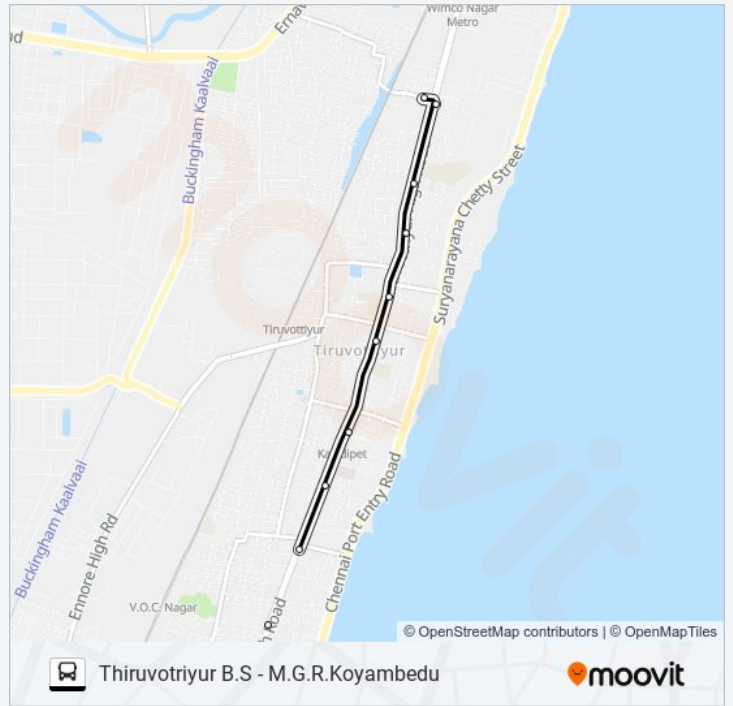

Use the Moovit App to find the closest 159A bus station near you and find out when is the next 159A bus arriving.

Direction: M.G.R Koyambedu

39 stops

[VIEW LINE SCHEDULE](#)

Tollgate
Cross Road
Lakshmi Kovil
Tondiarpet
Tondiarpet Cholera Hospital
Agasthiya Theatre
Manikundu Clock Tower
Washermenpet
Maharani Theatre
Pandian Theatre
Cemetery Road
Pencil Factory
Mint Terminus
Vallalar Nagar
Moolakkothanam
Padmanabha Theatre
Pathamanapan
Krishna Talkies
Thirupalli Bus Stop
Thirupalli
Regal

159A bus Info**Direction:** M.G.R Koyambedu**Stops:** 39**Trip Duration:** 40 min**Line Summary:**

Salt Quarters

Choolai P.O

Veperi

Sangam Theatre

Neyveli House

Kmc

Taylor's Road

Hotel Arun

Amaidhakarai

159A bus Time Schedule

Tollgate Route Timetable:

Sunday	19:25 - 22:05
Monday	19:25 - 22:05
Tuesday	19:25 - 22:05
Wednesday	19:25 - 22:05
Thursday	19:25 - 22:05
Friday	19:25 - 22:05
Saturday	19:25 - 22:05

159A bus Info

Direction: Tollgate

Stops: 41

Trip Duration: 9 min
Line Summary:

Amaidhakarai

Taylor's Road

E.G.A. Theatre

K.M.C. Hospital