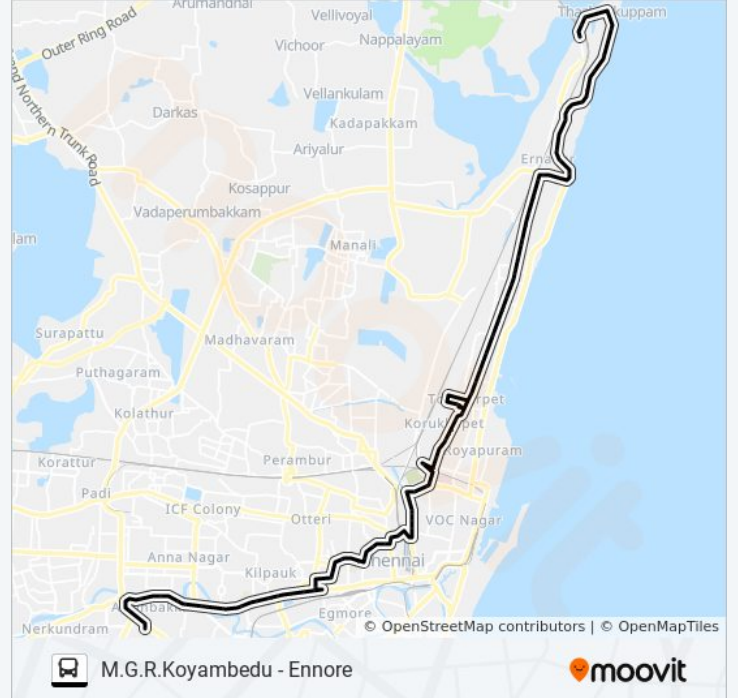

Bharathiyar Nagar

Ramakrishna Nagar

Bharath Nagar

Ernavoor Gate

Itc

Wimco Nagar

Thiruvotriyur

Thiruvotriyur Metro Station

Vellayan Chettiyar School

Thiruvottiyur Market

Raja Kadai

Ellaiamman Kovil

Thiruvottiyur Police Station

Kaladi Pet

Thangal

Toll Gate

Tollgate

Cross Road

Lakshmi Kovil

Tondiarpet

Tondiarpet Cholera Hospital

Stanley Hospital Peripheral Wing

Agasthiya Theatre

Manikundu Clock Tower

Washermenpet

Sir Thiyagaraya College

Maharani Theatre

Pandian Theatre

Cemetery Road

Pencil Factory

Mint Terminus

Vallalar Nagar

V.Nagar Mint New Terminal