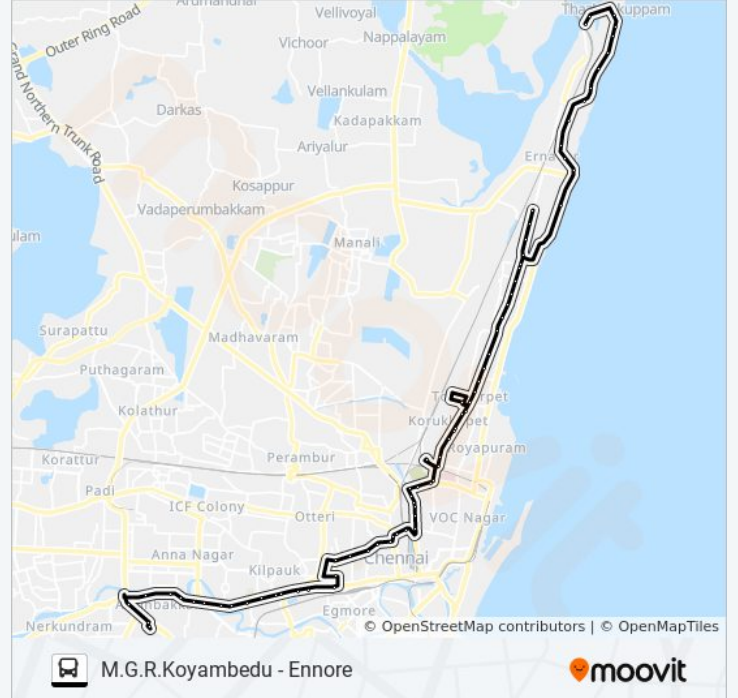

Salt Quarters

Regal

Thirupalli

Krishna Talkies

Pathamanapan

Padmanabha Theatre

Moolakkothanam

Molakothehalam

V Nagar

Mint Bus Terminal / Vallalar Nagar

Pencil Factory

Cemetery Road

Pandian Theatre

Maharani

Sir Thiyagaraya College

Washerment Post Office

Manikundu Clock Tower

Agasthiya Theatre

Stanley Hospital Peripheral Wing

Tondiarpet

Apollo Hospital

Tondiarpet Bus Depot

Lakshmi Kovil

Cross Road

Toll Gate

Thangal

Kaladi Pet

Thiruvottiyur Police Station

Ellaiamman Kovil

Raja Kadai

Theradi

Thiruvottiyur Market

Vellayan Chettiyar School