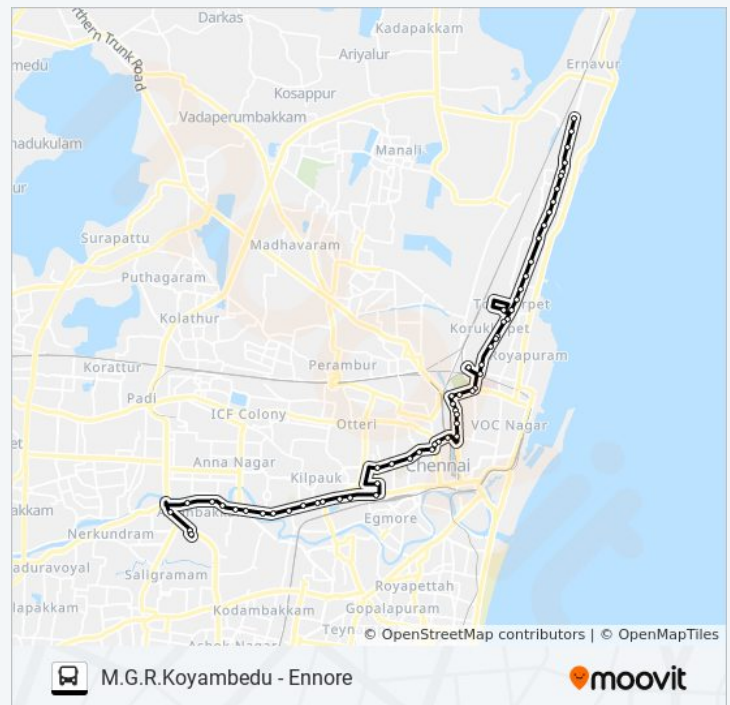

Direction: Thiruvotriyur

57 stops

[VIEW LINE SCHEDULE](#)

M.G.R.Koyambedu (C.M.B.T.)
M.G.R.Koyambedu (C.M.B.T.)
Vijayakanth Kalayana Mandapam
Arumbakkam
Arumbakkam Post Office
D.G. Vaishnava College
Nsk Bus Stop
Hotel Arun
Amaidhakarai
Amaidhakarai
Pachaiyappa College
Taylors Road
E.G.A. Theatre
K.M.C. Hospital
Breeze Hotel
Dasaprakash
Mctm School
Purasawalkkam
Doveton
Vepery
Choolai
Choolai High Road
Salt Quarters
Regal
Thirupalli
Krishna Talkies
Pathamanapan
Padmanabha Theatre
Moolakkothanam
Molakothishalam

159E bus Time Schedule

Thiruvotriyur Route Timetable:

Sunday	00:55 - 22:20
Monday	00:55 - 22:20
Tuesday	00:55 - 22:20
Wednesday	00:55 - 22:20
Thursday	00:55 - 22:20
Friday	00:55 - 22:20
Saturday	00:55 - 22:20

159E bus Info

Direction: Thiruvotriyur

Stops: 57

Trip Duration: 49 min

Line Summary: