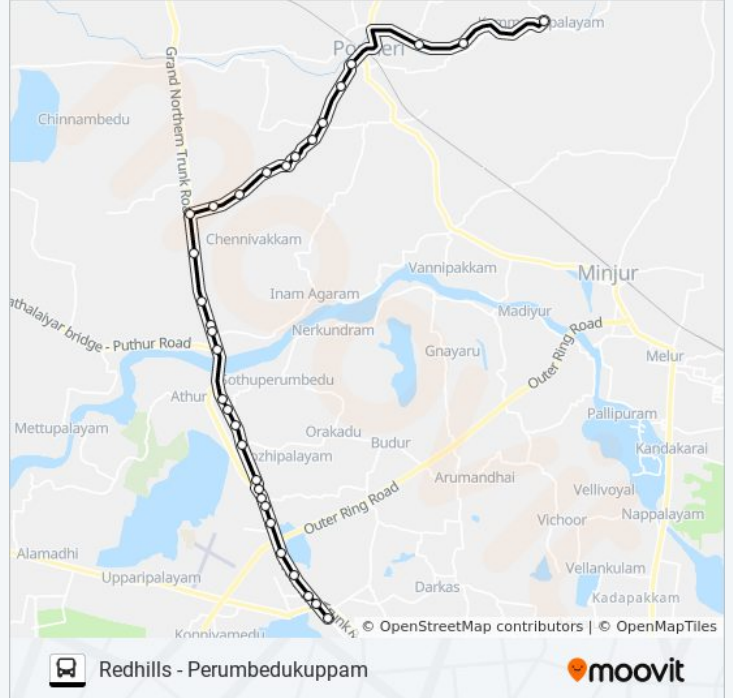

Perumbedukuppam

Direction: Ponneri

6 stops

[VIEW LINE SCHEDULE](#)

Perumbedukuppam

Lingappan Pttai

Lakshmipuram

Theradi