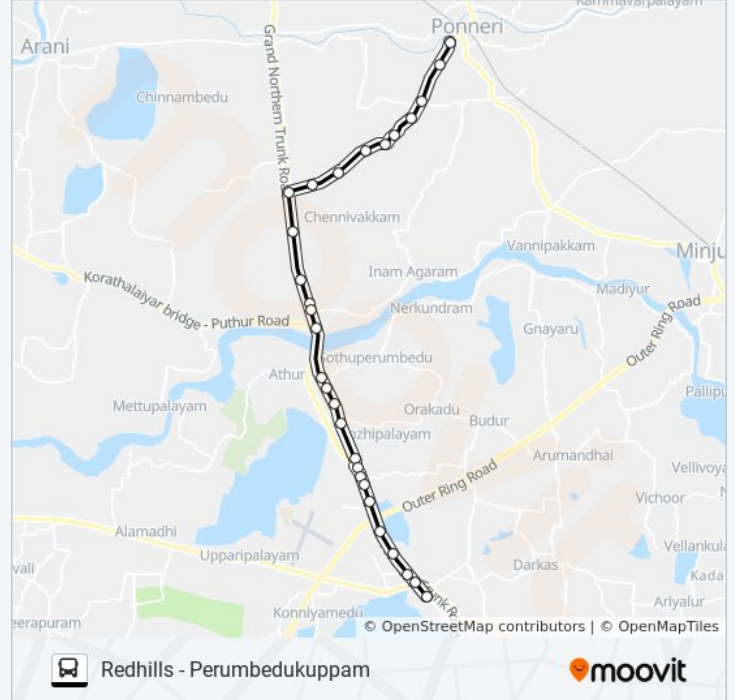

Direction: Redhills

34 stops

[VIEW LINE SCHEDULE](#)

Perumbedukuppam

Lingappan Pttai

Lakshmipuram

Chinnakuvanam

Theradi