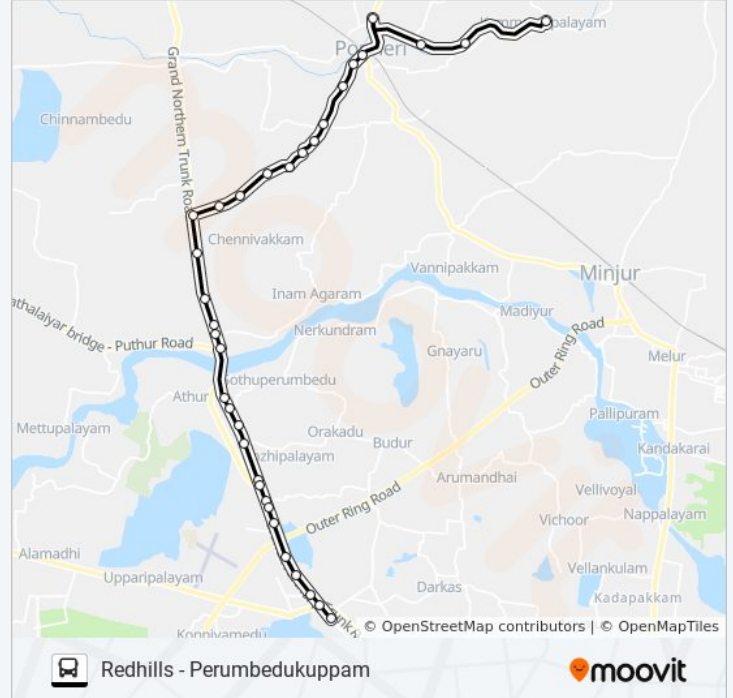

Chathiram

Periyapalayam Road Junction

Sozhavaram

Karanodai

Sholavaram (Bdo Office)

Sholavaram 2

Sengalamman Nagar

Sholavaram

Siruniam Road Junction

Vijaya Nallur

Semilivaram

Padiyanallur Check Post

Padiyanallur Depot

MA Nagar

Red Hills X Road

Redhills Bus Terminal

558P bus time schedules and route maps are available in an offline PDF at moovitapp.com. Use the [Moovit App](#) to see live bus times, train schedule or subway schedule, and step-by-step directions for all public transit in Chennai.

[About Moovit](#) • [MaaS Solutions](#) • [Supported Countries](#) • [Mooviter Community](#)

© 2023 Moovit - All Rights Reserved

Check Live Arrival Times