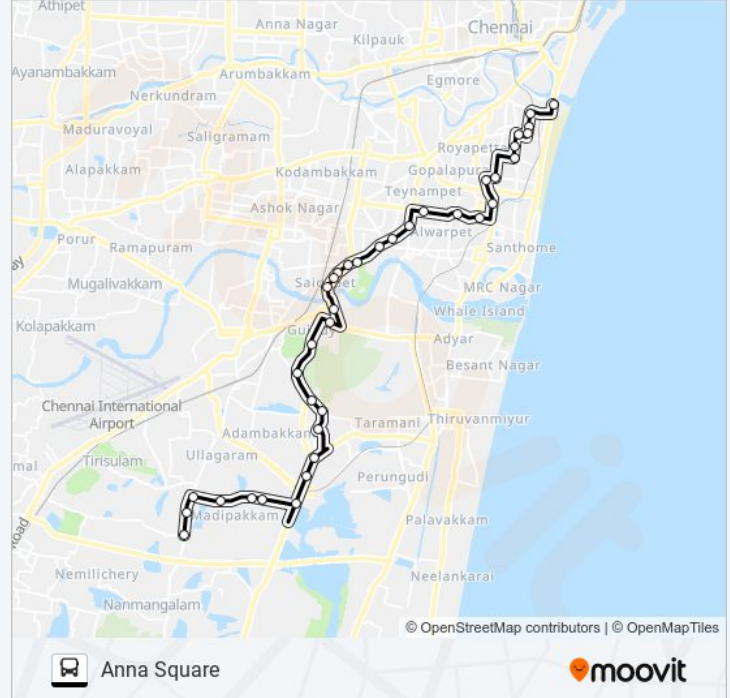

Raj Bhavan Quarters

Guindy Race Course

Velachery Checkpost

Guru Nanak Bus Stop

Gandhi

Velachery Police Station

Velachery (Vijaynagar)

Velachery Railway Station

Kaiveli

Ram Nagar

Sadasivam Nagar

Ponnamman Kovil Road Junction

Uti Bank

Ganesh Nagar

Kilkattalai

Direction: Kilkattalai

32 stops

[VIEW LINE SCHEDULE](#)

Kilkattalai

Ganesh Nagar

Uti Bank

Ponnamman Kovil Road Junction

Sadasivam Nagar

Ram Nagar

Kaiveli

Velachery Railway Station

Velachery (Vijaynagar)

Velachery (Vijaynagar)

Dhandeswaram

Gandhi Nagar

Gurunanak College

Velachery Checkpost

M45E bus Time Schedule

Kilkattalai Route Timetable:

Sunday	06:00 - 21:30
Monday	06:00 - 21:30
Tuesday	06:00 - 21:30
Wednesday	06:00 - 21:30
Thursday	06:00 - 21:30
Friday	06:00 - 21:30
Saturday	06:00 - 21:30

M45E bus Info

Direction: Kilkattalai

Stops: 32

Trip Duration: 55 min

Line Summary: