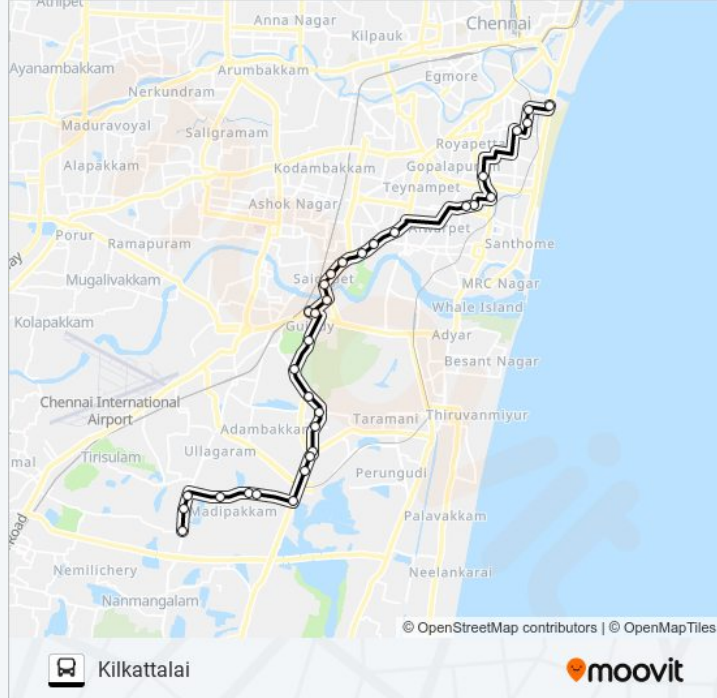

### Direction: Anna Square

37 stops

[VIEW LINE SCHEDULE](#)

- Anna Square
- Chepauk
- Kasthuribai Hospital
- Triplicane
- Bharathi Salai (Triplicane)
- Triplicane High Road
- Ice House
- V.M. Street
- Hotel Ajantha
- Thiruvalluvar Statue
- Amirtham
- Anjaneyar Temple
- Thandarai Market
- Siet
- Defense Quaters
- S.H.B
- Nandanam Gmca
- Saidapet Tod Hunter Nagar
- Saidapet (Teachers Training College)
- Saidapet
- Panagal Maligai
- Saidapet Court / Taluk Office

### M45E bus Info

**Direction:** Anna Square

**Stops:** 37

**Trip Duration:** 62 min

**Line Summary:**

Raj Bhavan Quarters

Guindy Race Course

Velachery Checkpost

Vivekananda College

Thiruvalluvar Statue

Hotel Ajantha

Bharathi Salai (Triplicane)

Kasthuribai Hospital

Chepauk

Anna Square

M45E bus time schedules and route maps are available in an offline PDF at [moovitapp.com](https://moovitapp.com). Use the Moovit App to see live bus times, train schedule or subway schedule, and step-by-step directions for all public transit in Chennai.

© 2024 Moovit - All Rights Reserved