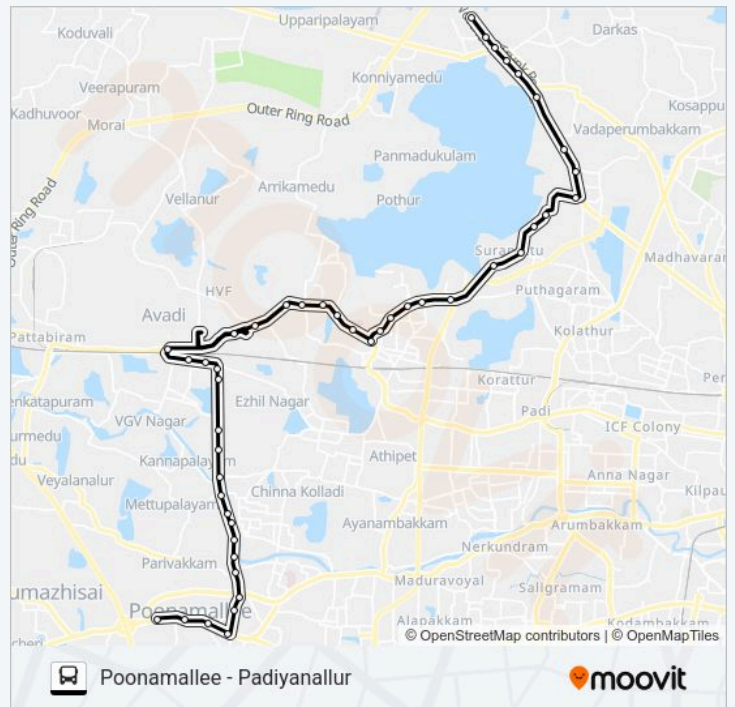

Iyankulam

Paruthipet

Melpakkam

Kaduvetti

Saturday

08:15-19:22

Sunday

08:15-19:22

62 EXT bus Info

Direction: Poonamallee

Stops: 46

Trip Duration: 82 min

Line Summary:

Panchayat Board

Veeraraghavapuram

S A College