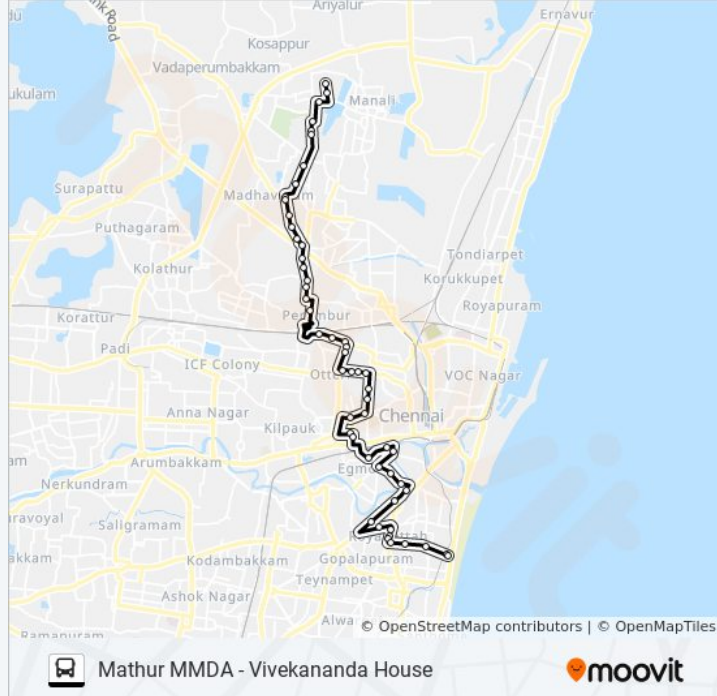

Purasawalkkam

Doveton

Vasanthi Theatre

Kutty Street

Pattalam

Dasamahan

Dasamahan

Otteri

Binny Mill Canteen

Otteri Church

Jamalaya

Perambur

Mangala Puram

Moonu Salai

Lakshmi Amman Kovil

Brindha Theatre

Don Bosco School

Simson

Simpson (Moolakadai)

Moolakadai

Moolakadai Market

Madhavaram Shoe Factory

Murari Hospital

Thapal Pattu

Madhavaram Post Box

Arul Nagar

Madhavaram Millk Colony

Veterinary College

Mmc Aavin Quarters

Palpannai

Mathur M.M.D.A

Mathur Tank

Mathur Mmda Bus Terminus