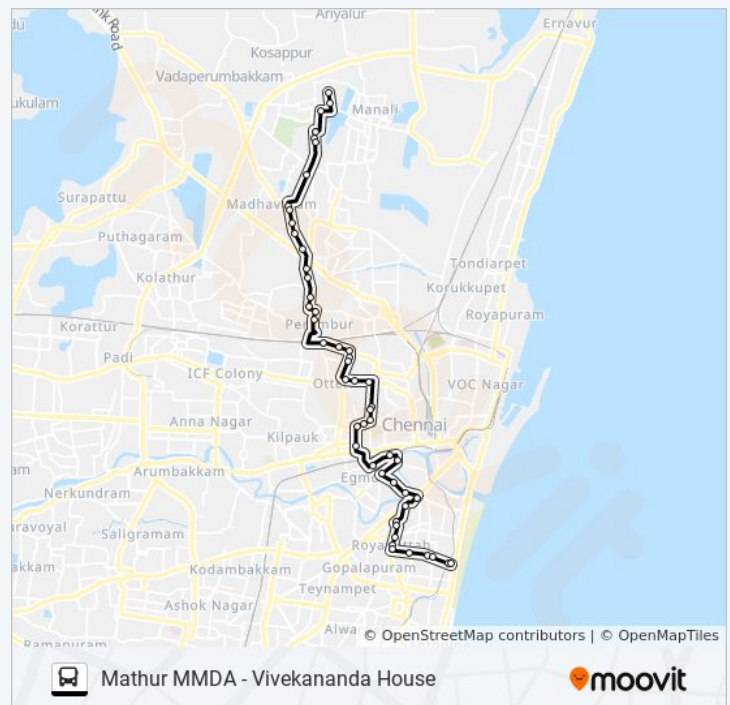

29D EXT bus Time Schedule

Vivekananda House Route Timetable:

Sunday	6:15 AM - 7:35 PM
Monday	6:15 AM - 7:35 PM
Tuesday	6:15 AM - 7:35 PM
Wednesday	6:15 AM - 7:35 PM
Thursday	6:15 AM - 7:35 PM
Friday	6:15 AM - 7:35 PM
Saturday	6:15 AM - 7:35 PM

29D EXT bus Info

Direction: Vivekananda House

Stops: 50

Trip Duration: 53 min

Line Summary:

Doveton

Purasawalkam Tank

Dharmaprakash/Petrol Bunk