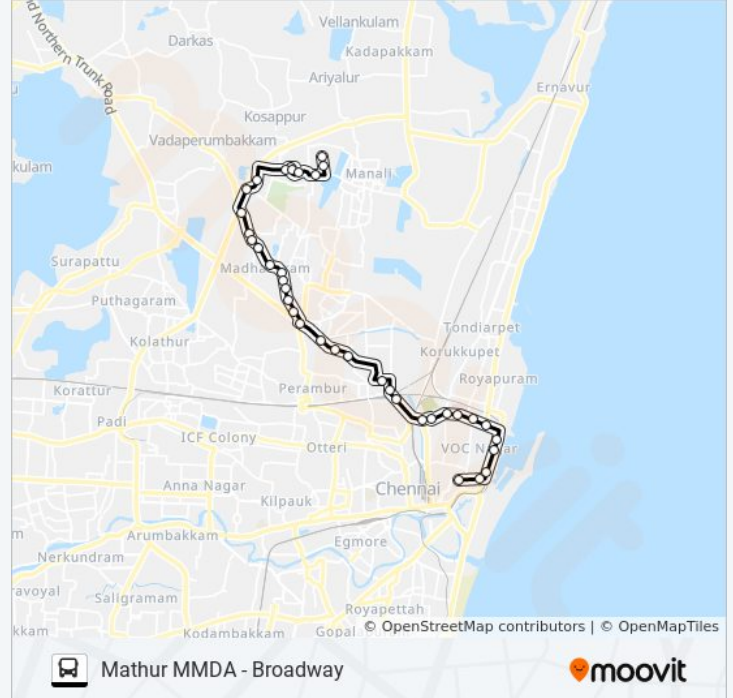

Sarma Nagar

Toll Gate

Erukancherry

Moolakadai

Moolakadai Market

Madhavaram Shoe Factory

Murari Hospital

Anthony Hospital

Thapal Pattu

Vathiyar Thottam

Nagarachi

Madhavaram

Madhavaram

Manapakkam Ring Road

Petrol Bunk

Assisi Nagar

Kalyana Mahal

Perumal Kovil

Mathur Village

Nehru Nagar

Mathur M.M.D.A

Mathur Tank

Mathur Mmda Bus Terminus

38H EXT bus time schedules and route maps are available in an offline PDF at moovitapp.com. Use the [Moovit App](#) to see live bus times, train schedule or subway schedule, and step-by-step directions for all public transit in Chennai.

[About Moovit](#) • [MaaS Solutions](#) • [Supported Countries](#) • [Mooviter Community](#)

© 2023 Moovit - All Rights Reserved

Check Live Arrival Times