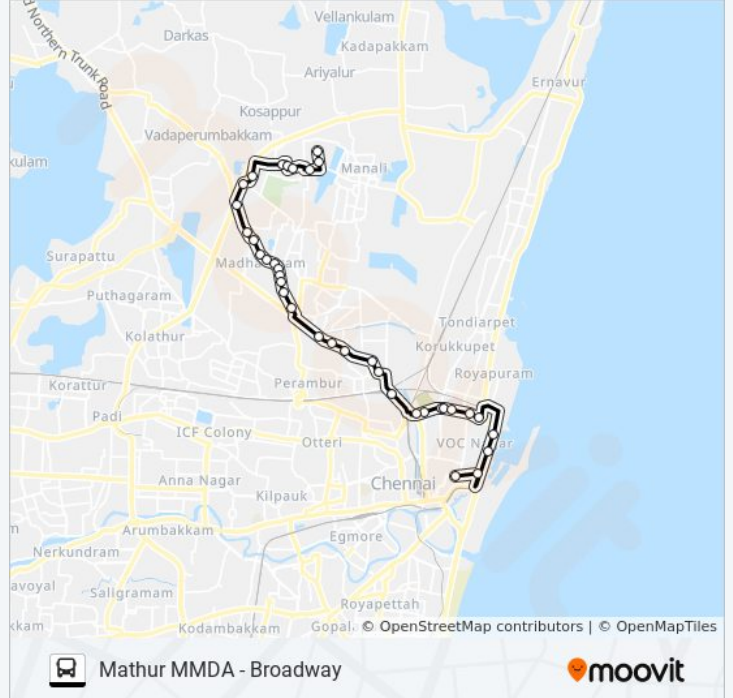

**38H EXT bus Info****Direction:** Broadway**Stops:** 36**Trip Duration:** 45 min**Line Summary:**

Sarma Nagar

Erikarai

Vyasarpadi Market

Ramalinga Kovil

Moolakkothanam

Molakothishalam

Mint

V Nagar

Stanley Hospital

Bharathi Womens College

Thambu Chetty

Clive Battery

Chennai Beach

Parrys Corner

Broadway